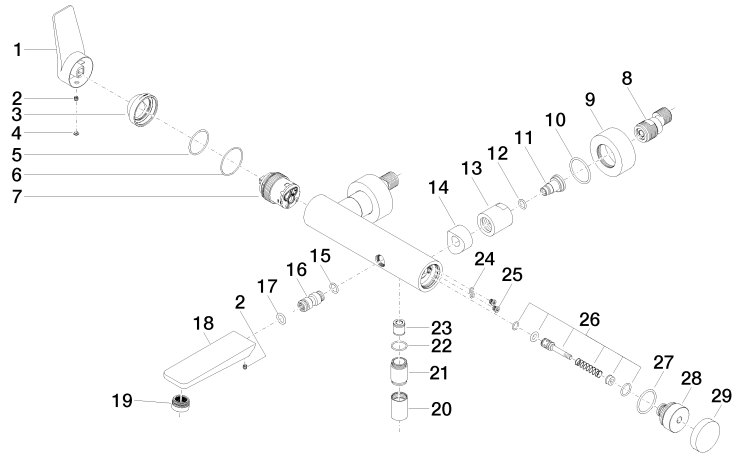

LISSÉ Single-lever bath mixer for wall mounting without shower set - Brushed Light Gold

LISSÉ

33 200 845

- 190-200mm projection
- circular normal flow
- automatic bath/shower diverter
- 3/8" shower outlet
- slide-on rosettes Ø 60 mm
- 1/2" connection
- gauge 150 mm - 15 mm
- max. flow 13.5 l/min at 3 bar flow pressure
- WRAS 2311042

mm [inches]

Flow rate chart

Codes & Standards

California Energy Commission (CEC)	DIN 4109	ISO 3822	Scottish Water Byelaws
UK Water Supply Regulations	Ü-Zeichen		

LISSÉ Single-lever bath mixer for wall mounting without shower set - Brushed
Light Gold

LISSÉ

33 200 845
Certificates

WRAS_2311

LGA_9

LISSÉ Single-lever bath mixer for wall mounting without shower set - Brushed Light Gold

LISSÉ

33 200 845

Product version from 4/1/2024

LISSÉ Single-lever bath mixer for wall mounting without shower set - Brushed
Light Gold

LISSÉ

33 200 845

Spare parts list

Product version from 4/1/2024

No.	Item Number	Name	Quantity used	Delivery time
	09 20 84 021-27	handle	36	60