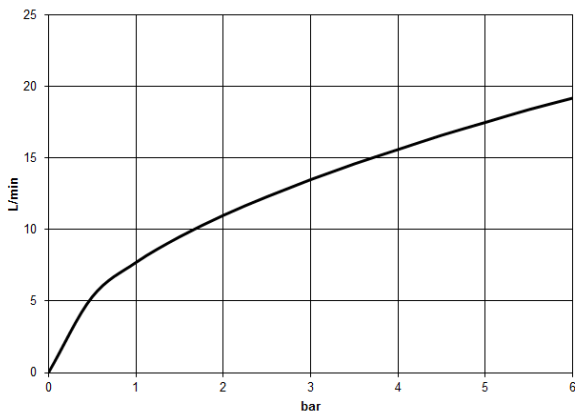

mm [inches]

Flow rate chart

Codes & Standards

California Energy Commission (CEC)	DIN 4109	ISO 3822	Scottish Water Byelaws
UK Water Supply Regulations	Ü-Zeichen		

LISSÉ Single-lever bath mixer for wall mounting without shower set - Brushed
Light Gold