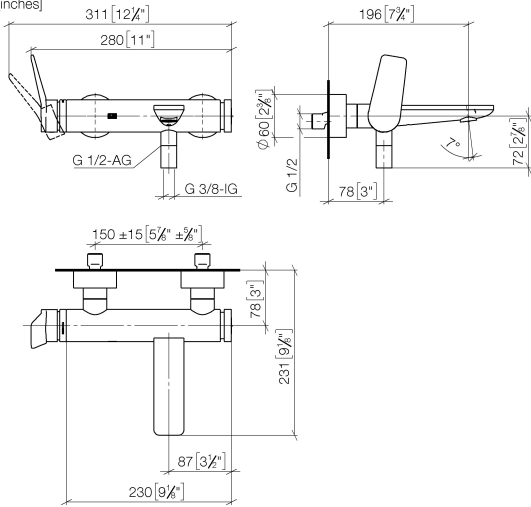

LISSÉ Single-lever bath mixer for wall mounting without shower set - Brushed Light Gold

LISSÉ

33 200 845

- 190-200mm projection
- circular normal flow
- automatic bath/shower diverter
- 3/8" shower outlet
- slide-on rosettes Ø 60 mm
- 1/2" connection
- gauge 150 mm - 15 mm
- max. flow 13.5 l/min at 3 bar flow pressure
- WRAS 2311042

Required miscellaneous

Concealed adapter - 35 080 970-90
•please order two adapters (USA only) 0010

LISSÉ Single-lever bath mixer for wall mounting without shower set - Brushed Light Gold

LISSÉ

33 200 845

mm [inches]

Flow rate chart

Codes & Standards

California Energy Commission (CEC)	DIN 4109	ISO 3822	Scottish Water Byelaws
UK Water Supply Regulations	Ü-Zeichen		

LISSÉ Single-lever bath mixer for wall mounting without shower set - Brushed
Light Gold