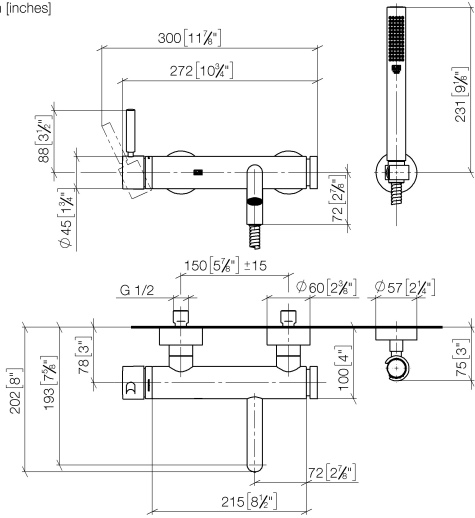

**META Single-lever bath mixer for wall mounting with hand shower set -
Brushed Platinum**

META

33 233 660

- spout: circular, air-enriched flow
- max. flow 14 l/min at 3 bar flow pressure
- Hand shower: COMPACT RAIN, max. flow rate 6.8 l/min (at 3 bar)
- complete hand shower set with anti-scale system
- automatic bath/shower diverter
- 202mm projection
- slide-on rosettes Ø 60 mm
- gauge 150 mm - 15 mm
- 1/2" connection
- metal shower hose 1250mm with integrated anti-twist protection
- shower holder rosette Ø 57mm
- WRAS 2207043

Required miscellaneous

- Concealed adapter -** 35 080 970-90
- please order two adapters (USA only) 0010

**META Single-lever bath mixer for wall mounting with hand shower set -
Brushed Platinum**

META

33 233 660
mm [inches]

Flow rate chart

Codes & Standards

California Energy
Commission
(CEC)

META Single-lever bath mixer for wall mounting with hand shower set -
Brushed Platinum

META

33 233 660

Certificates

Belgaqua_21-025- LGA_29687. WRAS_2207043.
27_1.

33 233 660

Spare parts list

No.	Item Number	Name	Quantity used	Delivery time
1	33 200 660-06	META Single-lever bath mixer for wall mounting without shower set - Brushed Platinum	1	10
2	28 050 920-06	holder	1	-
Spare part can no longer be ordered, please order the replacement item				
3	90 30 02 072 00-06	Metal shower hose 1/2" x 3/8" x 1250 mm - Brushed Platinum	1	10
4	90 12 11 140 30-06	shower	1	10