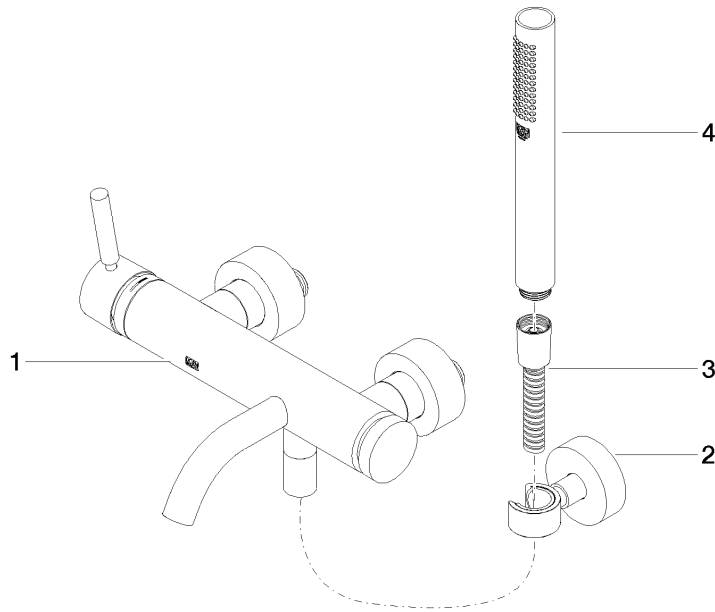

**META Single-lever bath mixer for wall mounting with hand shower set -
Brushed Platinum**

META

33 233 660

- spout: circular, air-enriched flow
- max. flow 14 l/min at 3 bar flow pressure
- Hand shower: COMPACT RAIN, max. flow rate 6.8 l/min (at 3 bar)
- complete hand shower set with anti-scale system
- automatic bath/shower diverter
- 202mm projection
- slide-on rosettes Ø 60 mm
- gauge 150 mm - 15 mm
- 1/2" connection
- metal shower hose 1250mm with integrated anti-twist protection
- shower holder rosette Ø 57mm
- WRAS 2207043

Required miscellaneous

- Concealed adapter -** 35 080 970-90
- please order two adapters (USA only) 0010

**META Single-lever bath mixer for wall mounting with hand shower set -
Brushed Platinum**

META

33 233 660
mm [inches]

Flow rate chart

Codes & Standards

California Energy
Commission
(CEC)

META Single-lever bath mixer for wall mounting with hand shower set -
Brushed Platinum

META

33 233 660

Certificates

Belgaqua_21-025- LGA_29687. WRAS_2207043.
27_1.

33 233 660

Spare parts list

No.	Item Number	Name	Quantity used	Delivery time
1	33 200 660-06	META Single-lever bath mixer for wall mounting without shower set - Brushed Platinum	1	10
2	28 050 920-06	holder	1	-
Spare part can no longer be ordered, please order the replacement item				
3	90 30 02 072 00-06	Metal shower hose 1/2" x 3/8" x 1250 mm - Brushed Platinum	1	10
4	90 12 11 140 30-06	shower	1	10