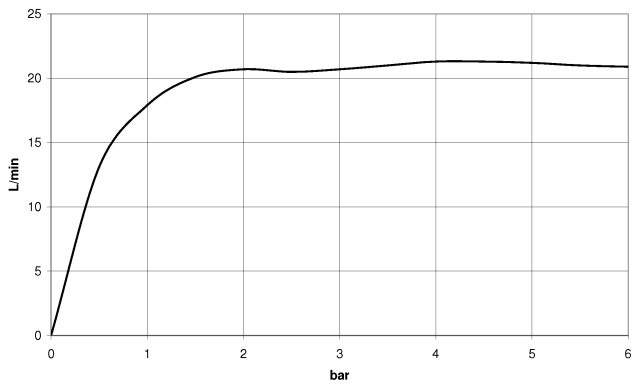

Flow rate chart

Codes & Standards

California Energy
Commission
(CEC)