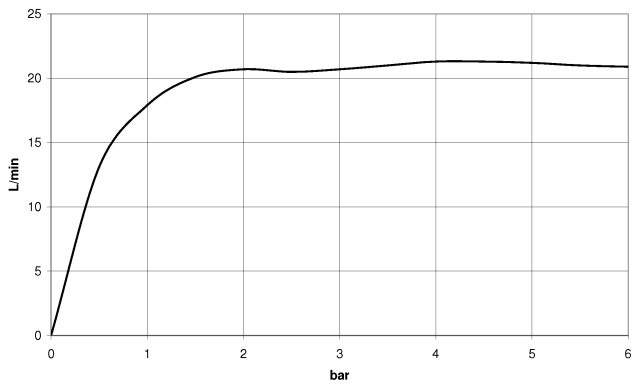

META Single-lever bath mixer for wall mounting with hand shower set - Dark Chrome

META

33 233 660

- spout: circular, air-enriched flow
- max. flow 14 l/min at 3 bar flow pressure
- Hand shower: COMPACT RAIN, max. flow rate 6.8 l/min (at 3 bar)
- complete hand shower set with anti-scale system
- automatic bath/shower diverter
- 202mm projection
- slide-on rosettes Ø 60 mm
- gauge 150 mm - 15 mm
- 1/2" connection
- metal shower hose 1250mm with integrated anti-twist protection
- shower holder rosette Ø 57mm
- WRAS 2207043

33 233 660
mm [inches]

Flow rate chart

Codes & Standards

California Energy
Commission
(CEC)

META Single-lever bath mixer for wall mounting with hand shower set - Dark
Chrome

META

33 233 660

Certificates