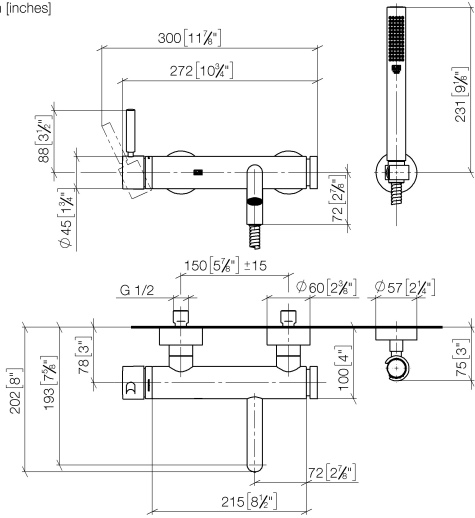

META Single-lever bath mixer for wall mounting with hand shower set - Dark Chrome

META

33 233 660

- spout: circular, air-enriched flow
- max. flow 14 l/min at 3 bar flow pressure
- Hand shower: COMPACT RAIN, max. flow rate 6.8 l/min (at 3 bar)
- complete hand shower set with anti-scale system
- automatic bath/shower diverter
- 202mm projection
- slide-on rosettes Ø 60 mm
- gauge 150 mm - 15 mm
- 1/2" connection
- metal shower hose 1250mm with integrated anti-twist protection
- shower holder rosette Ø 57mm
- WRAS 2207043

Intrinsic protection against back flow.

Note: Local building codes may require the use of an anti-scald device. Please refer to remote pressure balance valve (35 910 970 90)

	Dark Chrome	33 233 660-19
	Chrome	33 233 660-00
	Brushed Platinum	33 233 660-06
	Light Gold	33 233 660-26
	Brushed Light Gold	33 233 660-27
	Matte Black	33 233 660-33
	Brushed Bronze	33 233 660-42
	Brushed Champagne (22kt Gold)	33 233 660-46
	Champagne (22kt Gold)	33 233 660-47
	Brushed Chrome	33 233 660-93
	Brushed Dark Platinum	33 233 660-99

33 233 660
mm [inches]

Flow rate chart

Codes & Standards

California Energy
Commission
(CEC)

META Single-lever bath mixer for wall mounting with hand shower set - Dark
Chrome

META

33 233 660

Certificates

LGA_29687.

WRAS_2207043.

META Single-lever bath mixer for wall mounting with hand shower set - Dark
Chrome

META

33 233 660
Parts for other
finishes can be found
here: [Chrome](#)