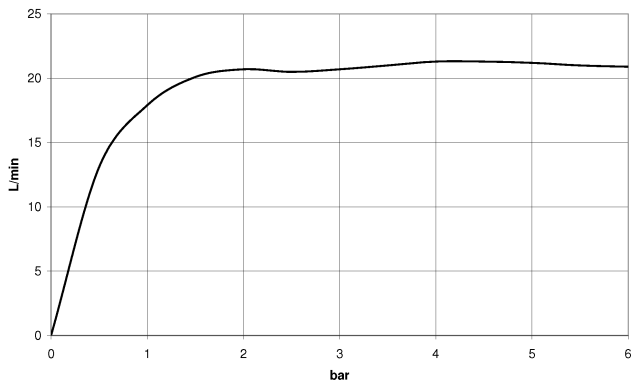

META Single-lever bath mixer for wall mounting with hand shower set - Light Gold

META

33 233 660

- spout: circular, air-enriched flow
- max. flow 14 l/min at 3 bar flow pressure
- Hand shower: COMPACT RAIN, max. flow rate 6.8 l/min (at 3 bar)
- complete hand shower set with anti-scale system
- automatic bath/shower diverter
- 202mm projection
- slide-on rosettes Ø 60 mm
- gauge 150 mm - 15 mm
- 1/2" connection
- metal shower hose 1250mm with integrated anti-twist protection
- shower holder rosette Ø 57mm
- WRAS 2207043

Required miscellaneous

	Concealed adapter - •please order two adapters (USA only)	35 080 970-90 0010
---	---	-----------------------

33 233 660
mm [inches]

Flow rate chart

Codes & Standards

California Energy
Commission
(CEC)