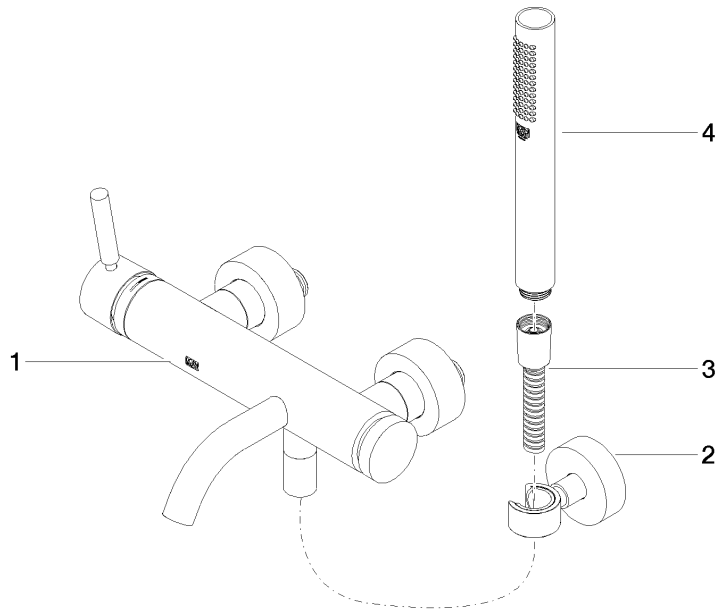

META Single-lever bath mixer for wall mounting with hand shower set - Light Gold

META

33 233 660

- spout: circular, air-enriched flow
- max. flow 14 l/min at 3 bar flow pressure
- Hand shower: COMPACT RAIN, max. flow rate 6.8 l/min (at 3 bar)
- complete hand shower set with anti-scale system
- automatic bath/shower diverter
- 202mm projection
- slide-on rosettes Ø 60 mm
- gauge 150 mm - 15 mm
- 1/2" connection
- metal shower hose 1250mm with integrated anti-twist protection
- shower holder rosette Ø 57mm
- WRAS 2207043

Required miscellaneous

	Concealed adapter - •please order two adapters (USA only)	35 080 970-90 0010
---	---	-----------------------

33 233 660
mm [inches]

Flow rate chart

Codes & Standards

California Energy
Commission
(CEC)

META Single-lever bath mixer for wall mounting with hand shower set - Light
Gold

META

33 233 660
Certificates

LGA_29687.

33 233 660

Spare parts list

No.	Item Number	Name	Quantity used	Delivery time
1	33 200 660-26	META Single-lever bath mixer for wall mounting without shower set - Light Gold	1	30
2	28 050 920-26	holder	1	-
Spare part can no longer be ordered, please order the replacement item				
3	90 30 02 072 00-26	Metal shower hose 1/2" x 3/8" x 1250 mm - Light Gold	1	30
4	90 12 11 140 30-26	shower	1	30