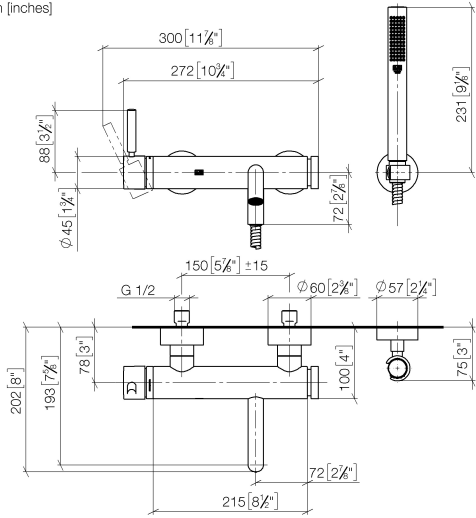

META Single-lever bath mixer for wall mounting with hand shower set - Light Gold

META

33 233 660

- spout: circular, air-enriched flow
- max. flow 14 l/min at 3 bar flow pressure
- Hand shower: COMPACT RAIN, max. flow rate 6.8 l/min (at 3 bar)
- complete hand shower set with anti-scale system
- automatic bath/shower diverter
- 202mm projection
- slide-on rosettes Ø 60 mm
- gauge 150 mm - 15 mm
- 1/2" connection
- metal shower hose 1250mm with integrated anti-twist protection
- shower holder rosette Ø 57mm
- WRAS 2207043

Required miscellaneous

	Concealed adapter - •please order two adapters (USA only)	35 080 970-90 0010
---	---	-----------------------

33 233 660
mm [inches]

Flow rate chart

Codes & Standards

California Energy
Commission
(CEC)

META Single-lever bath mixer for wall mounting with hand shower set - Light
Gold

META

33 233 660
Certificates

LGA_29687.

33 233 660

Spare parts list

No.	Item Number	Name	Quantity used	Delivery time
1	33 200 660-26	META Single-lever bath mixer for wall mounting without shower set - Light Gold	1	30
2	28 050 920-26	holder	1	-
Spare part can no longer be ordered, please order the replacement item				
3	90 30 02 072 00-26	Metal shower hose 1/2" x 3/8" x 1250 mm - Light Gold	1	30
4	90 12 11 140 30-26	shower	1	30