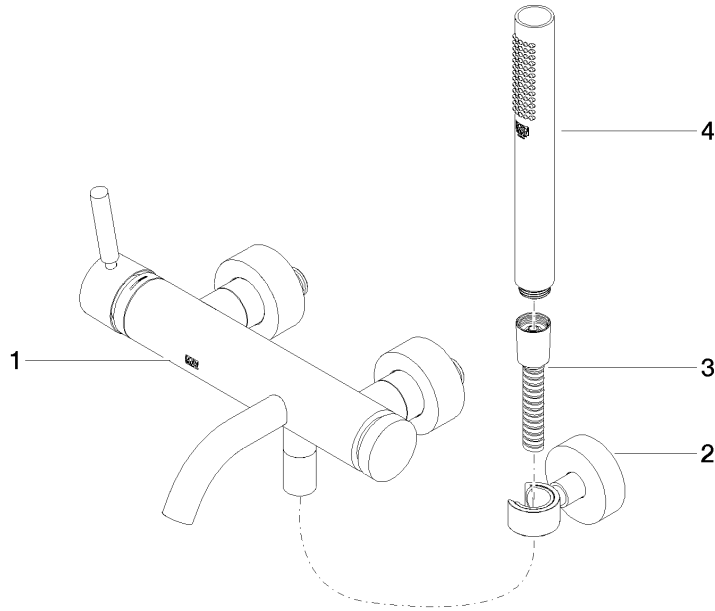

**META Single-lever bath mixer for wall mounting with hand shower set -
Brushed Light Gold**

META

33 233 660

- spout: circular, air-enriched flow
- max. flow 14 l/min at 3 bar flow pressure
- Hand shower: COMPACT RAIN, max. flow rate 6.8 l/min (at 3 bar)
- complete hand shower set with anti-scale system
- automatic bath/shower diverter
- 202mm projection
- slide-on rosettes Ø 60 mm
- gauge 150 mm - 15 mm
- 1/2" connection
- metal shower hose 1250mm with integrated anti-twist protection
- shower holder rosette Ø 57mm
- WRAS 2207043

META

33 233 660
mm [inches]

Flow rate chart

Codes & Standards

California Energy
Commission
(CEC)

DIN 4109

ISO 3822

Ü-Zeichen

**META Single-lever bath mixer for wall mounting with hand shower set -
Brushed Light Gold**

META

33 233 660

Certificates

LGA_29

META Single-lever bath mixer for wall mounting with hand shower set -
Brushed Light Gold

META

33 233 660

Product version from 7/1/2023

**META Single-lever bath mixer for wall mounting with hand shower set -
Brushed Light Gold**

META

33 233 660

Spare parts list

Product version from 7/1/2023