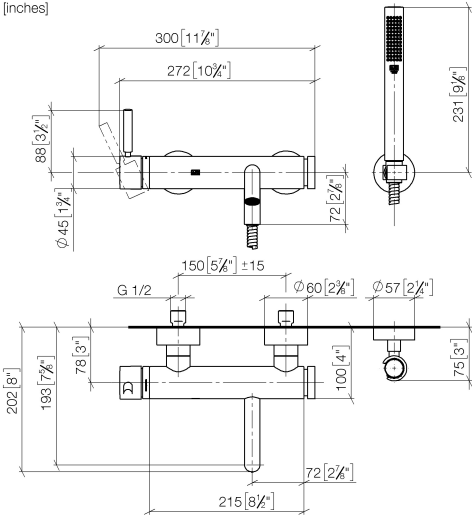

**META Single-lever bath mixer for wall mounting with hand shower set -
Brushed Light Gold**

META

33 233 660

- spout: circular, air-enriched flow
- max. flow 14 l/min at 3 bar flow pressure
- Hand shower: COMPACT RAIN, max. flow rate 6.8 l/min (at 3 bar)
- complete hand shower set with anti-scale system
- automatic bath/shower diverter
- 202mm projection
- slide-on rosettes Ø 60 mm
- gauge 150 mm - 15 mm
- 1/2" connection
- metal shower hose 1250mm with integrated anti-twist protection
- shower holder rosette Ø 57mm
- WRAS 2207043

Required miscellaneous

	Concealed adapter - ●please order two adapters (USA only)	35 080 970-90 0010
---	---	-----------------------

**META Single-lever bath mixer for wall mounting with hand shower set -
Brushed Light Gold**

META

33 233 660
mm [inches]

Flow rate chart

Codes & Standards

California Energy
Commission
(CEC)

DIN 4109

ISO 3822

Ü-Zeichen