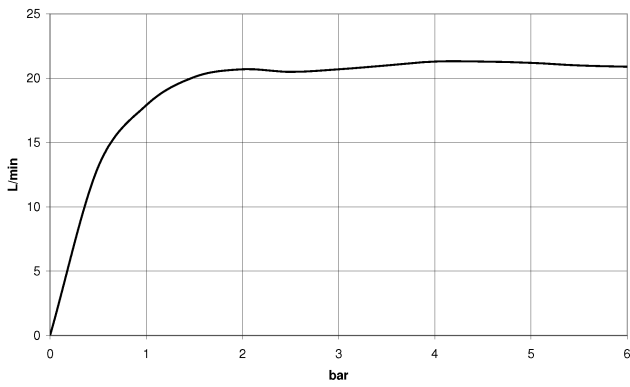

**META Single-lever bath mixer for wall mounting with hand shower set -
Brushed Light Gold**

META

33 233 660

- spout: circular, air-enriched flow
- max. flow 14 l/min at 3 bar flow pressure
- Hand shower: COMPACT RAIN, max. flow rate 6.8 l/min (at 3 bar)
- complete hand shower set with anti-scale system
- automatic bath/shower diverter
- 202mm projection
- slide-on rosettes Ø 60 mm
- gauge 150 mm - 15 mm
- 1/2" connection
- metal shower hose 1250mm with integrated anti-twist protection
- shower holder rosette Ø 57mm
- WRAS 2207043

META

33 233 660
mm [inches]

Flow rate chart

Codes & Standards

California Energy
Commission
(CEC)

DIN 4109

ISO 3822

Ü-Zeichen