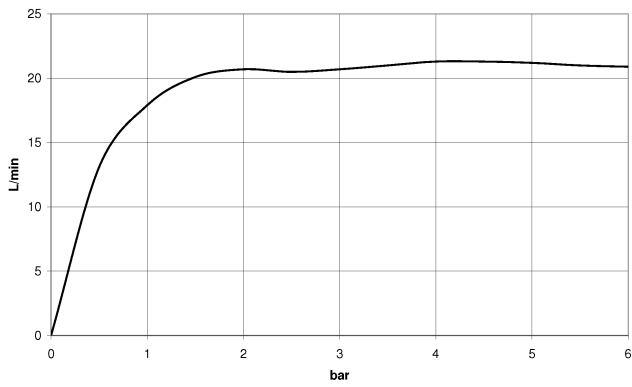

Required miscellaneous

- Concealed adapter -** 35 080 970-90
- please order two adapters (USA only) 0010

33 233 660
mm [inches]

Flow rate chart

Codes & Standards

California Energy
Commission
(CEC)

META Single-lever bath mixer for wall mounting with hand shower set - Matte Black