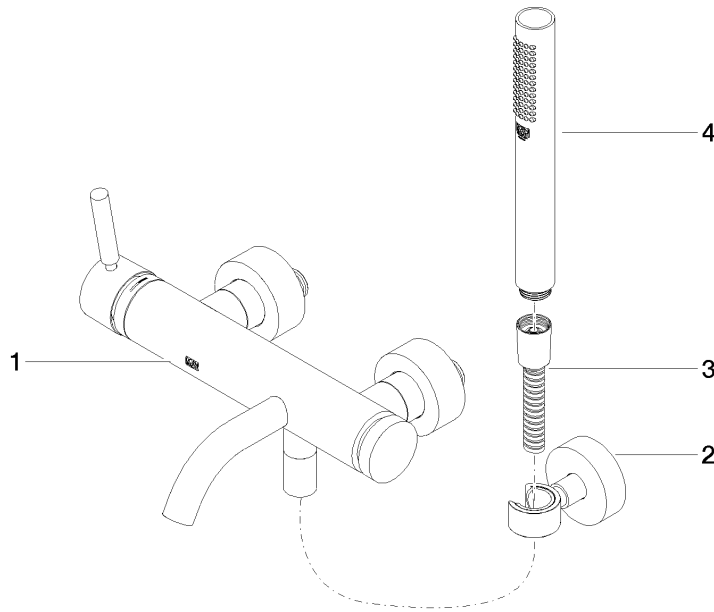

META Single-lever bath mixer for wall mounting with hand shower set - Matte Black

META

33 233 660

- spout: circular, air-enriched flow
- max. flow 14 l/min at 3 bar flow pressure
- Hand shower: COMPACT RAIN, max. flow rate 6.8 l/min (at 3 bar)
- complete hand shower set with anti-scale system
- automatic bath/shower diverter
- 202mm projection
- slide-on rosettes Ø 60 mm
- gauge 150 mm - 15 mm
- 1/2" connection
- metal shower hose 1250mm with integrated anti-twist protection
- shower holder rosette Ø 57mm
- WRAS 2207043

Required miscellaneous

- Concealed adapter -** 35 080 970-90
- please order two adapters (USA only) 0010

33 233 660
mm [inches]

Flow rate chart

Codes & Standards

California Energy
Commission
(CEC)

META Single-lever bath mixer for wall mounting with hand shower set - Matte Black

META

33 233 660

Certificates

Belgaqua_21-025- LGA_29687. WRAS_2207043.
27_1.

33 233 660

Spare parts list

No.	Item Number	Name	Quantity used	Delivery time
1	33 200 660-33	META Single-lever bath mixer for wall mounting without shower set - Matte Black	1	10
2	28 050 920-33	holder	1	-
Spare part can no longer be ordered, please order the replacement item				
3	90 30 02 072 00-33	Metal shower hose 1/2" x 3/8" x 1250 mm - Matte Black	1	30
4	90 12 11 140 30-33	shower	1	30