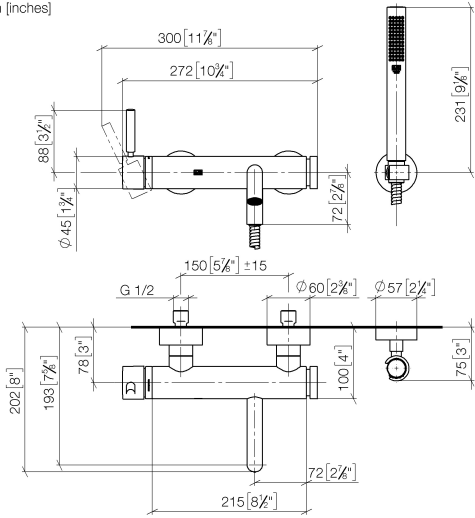

META Single-lever bath mixer for wall mounting with hand shower set - Matte Black

META

33 233 660

- spout: circular, air-enriched flow
- max. flow 14 l/min at 3 bar flow pressure
- Hand shower: COMPACT RAIN, max. flow rate 6.8 l/min (at 3 bar)
- complete hand shower set with anti-scale system
- automatic bath/shower diverter
- 202mm projection
- slide-on rosettes Ø 60 mm
- gauge 150 mm - 15 mm
- 1/2" connection
- metal shower hose 1250mm with integrated anti-twist protection
- shower holder rosette Ø 57mm
- WRAS 2207043

Required miscellaneous

- Concealed adapter -** 35 080 970-90
- please order two adapters (USA only) 0010

33 233 660
mm [inches]

Flow rate chart

Codes & Standards

California Energy
Commission
(CEC)

META Single-lever bath mixer for wall mounting with hand shower set - Matte Black

META

33 233 660

Certificates

Belgaqua_21-025- LGA_29687. WRAS_2207043.
27_1.

33 233 660

Spare parts list

No.	Item Number	Name	Quantity used	Delivery time
1	33 200 660-33	META Single-lever bath mixer for wall mounting without shower set - Matte Black	1	10
2	28 050 920-33	holder	1	-
Spare part can no longer be ordered, please order the replacement item				
3	90 30 02 072 00-33	Metal shower hose 1/2" x 3/8" x 1250 mm - Matte Black	1	30
4	90 12 11 140 30-33	shower	1	30