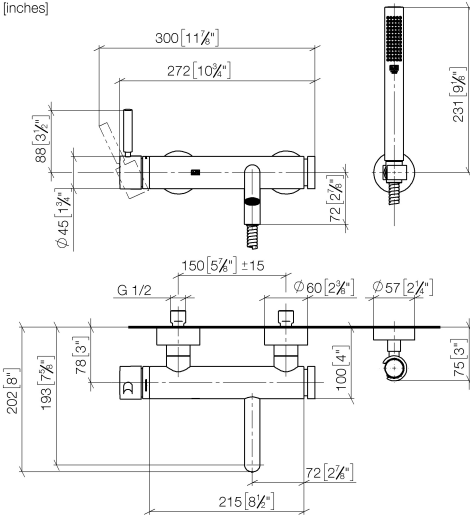

**META Single-lever bath mixer for wall mounting with hand shower set -
Brushed Champagne (22kt Gold)**

META

33 233 660

- spout: circular, air-enriched flow
- max. flow 14 l/min at 3 bar flow pressure
- Hand shower: COMPACT RAIN, max. flow rate 6.8 l/min (at 3 bar)
- complete hand shower set with anti-scale system
- automatic bath/shower diverter
- 202mm projection
- slide-on rosettes Ø 60 mm
- gauge 150 mm - 15 mm
- 1/2" connection
- metal shower hose 1250mm with integrated anti-twist protection
- shower holder rosette Ø 57mm
- WRAS 2207043

**META Single-lever bath mixer for wall mounting with hand shower set -
Brushed Champagne (22kt Gold)**

META

33 233 660
mm [inches]

Flow rate chart

Codes & Standards

California Energy
Commission
(CEC)

DIN 4109

ISO 3822

Scottish Water
Byelaws

UK Water Supply
Regulations

Ü-Zeichen

**META Single-lever bath mixer for wall mounting with hand shower set -
Brushed Champagne (22kt Gold)**

META

33 233 660

Certificates

LGA_29

WRAS_2207

META Single-lever bath mixer for wall mounting with hand shower set -
Brushed Champagne (22kt Gold)

META

33 233 660

Product version from 7/1/2023

Parts for other
finishes can be found
here: [Chrome](#)