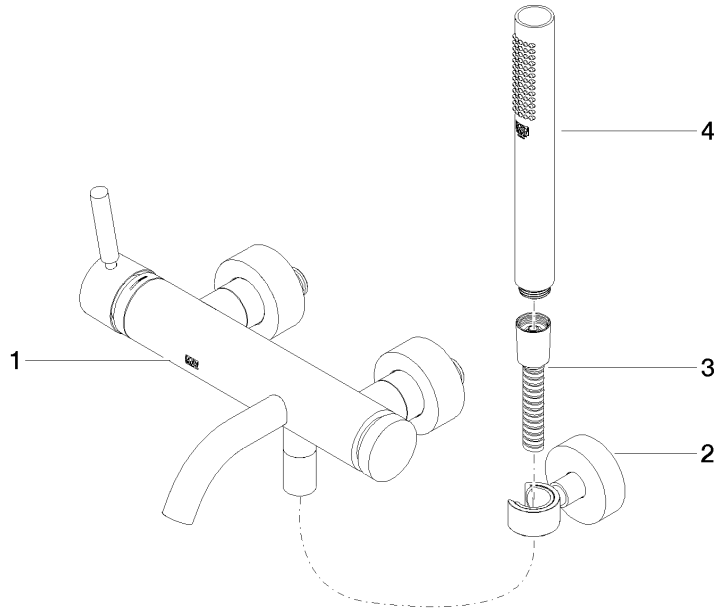

**META Single-lever bath mixer for wall mounting with hand shower set -
Brushed Champagne (22kt Gold)**

META

33 233 660

- spout: circular, air-enriched flow
- max. flow 14 l/min at 3 bar flow pressure
- Hand shower: COMPACT RAIN, max. flow rate 6.8 l/min (at 3 bar)
- complete hand shower set with anti-scale system
- automatic bath/shower diverter
- 202mm projection
- slide-on rosettes Ø 60 mm
- gauge 150 mm - 15 mm
- 1/2" connection
- metal shower hose 1250mm with integrated anti-twist protection
- shower holder rosette Ø 57mm
- WRAS 2207043

**META Single-lever bath mixer for wall mounting with hand shower set -
Brushed Champagne (22kt Gold)**

META

33 233 660
mm [inches]

Flow rate chart

Codes & Standards

California Energy
Commission
(CEC)

DIN 4109

LGA_29

WRAS_2207

META Single-lever bath mixer for wall mounting with hand shower set -
Brushed Champagne (22kt Gold)

META

33 233 660

Product version from 7/1/2023

Parts for other
finishes can be found
here: [Chrome](#)

**META Single-lever bath mixer for wall mounting with hand shower set -
Brushed Champagne (22kt Gold)**

META

33 233 660

Spare parts list

Product version from 7/1/2023

No.	Item Number	Name	Quantity used	Delivery time
	33 200 660-46	META Single-lever bath mixer for wall mounting without shower set - Brushed Champagne (22kt Gold)	4	30