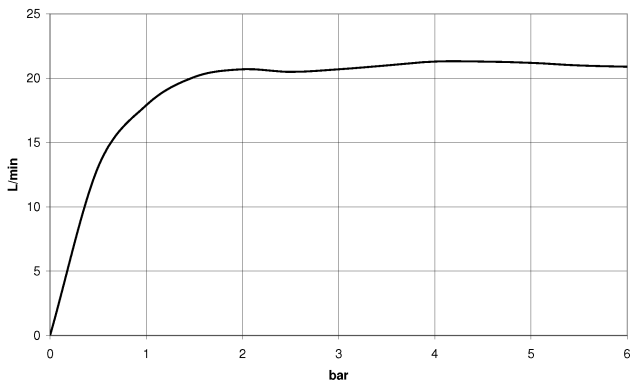

**META Single-lever bath mixer for wall mounting with hand shower set -
Brushed Champagne (22kt Gold)**

META

33 233 660

- spout: circular, air-enriched flow
- max. flow 14 l/min at 3 bar flow pressure
- Hand shower: COMPACT RAIN, max. flow rate 6.8 l/min (at 3 bar)
- complete hand shower set with anti-scale system
- automatic bath/shower diverter
- 202mm projection
- slide-on rosettes Ø 60 mm
- gauge 150 mm - 15 mm
- 1/2" connection
- metal shower hose 1250mm with integrated anti-twist protection
- shower holder rosette Ø 57mm
- WRAS 2207043

**META Single-lever bath mixer for wall mounting with hand shower set -
Brushed Champagne (22kt Gold)**

META

33 233 660
mm [inches]

Flow rate chart

Codes & Standards

California Energy
Commission
(CEC)

DIN 4109