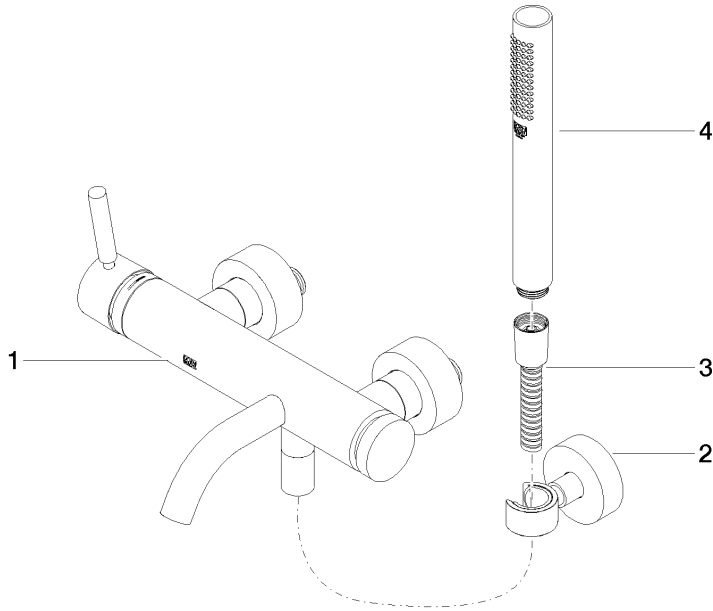

**META Single-lever bath mixer for wall mounting with hand shower set -
Brushed Chrome**

META

33 233 660

- spout: circular, air-enriched flow
- max. flow 14 l/min at 3 bar flow pressure
- Hand shower: COMPACT RAIN, max. flow rate 6.8 l/min (at 3 bar)
- complete hand shower set with anti-scale system
- automatic bath/shower diverter
- 202mm projection
- slide-on rosettes Ø 60 mm
- gauge 150 mm - 15 mm
- 1/2" connection
- metal shower hose 1250mm with integrated anti-twist protection
- shower holder rosette Ø 57mm
- WRAS 2207043

**META Single-lever bath mixer for wall mounting with hand shower set -
Brushed Chrome**

META

33 233 660
mm [inches]

Flow rate chart

Codes & Standards

California Energy
Commission
(CEC)

DIN 4109

EN 1717

Belgaqua_21-025-2 LGA_29

WRAS_2207

META Single-lever bath mixer for wall mounting with hand shower set -
Brushed Chrome

META

33 233 660

Product version from 7/1/2023

Parts for other
finishes can be found
here: [Chrome](#)

**META Single-lever bath mixer for wall mounting with hand shower set -
Brushed Chrome**

META

33 233 660

Spare parts list

Product version from 7/1/2023

No.	Item Number	Name	Quantity used	Delivery time
	33 200 660-93	META Single-lever bath mixer for wall mounting without shower set - Brushed Chrome	4	20