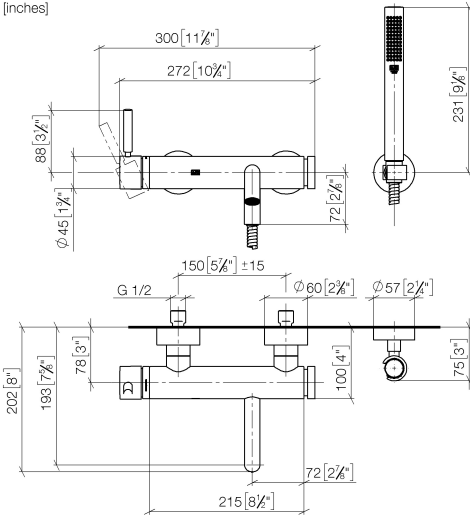

**META Single-lever bath mixer for wall mounting with hand shower set -
Brushed Chrome**

META

33 233 660

- spout: circular, air-enriched flow
- max. flow 14 l/min at 3 bar flow pressure
- Hand shower: COMPACT RAIN, max. flow rate 6.8 l/min (at 3 bar)
- complete hand shower set with anti-scale system
- automatic bath/shower diverter
- 202mm projection
- slide-on rosettes Ø 60 mm
- gauge 150 mm - 15 mm
- 1/2" connection
- metal shower hose 1250mm with integrated anti-twist protection
- shower holder rosette Ø 57mm
- WRAS 2207043

**META Single-lever bath mixer for wall mounting with hand shower set -
Brushed Chrome**

META

33 233 660
mm [inches]

Flow rate chart

Codes & Standards

California Energy
Commission
(CEC)

DIN 4109

EN 1717

ISO 3822

Scottish Water
Byelaws

UK Water Supply
Regulations

Ü-Zeichen

**META Single-lever bath mixer for wall mounting with hand shower set -
Brushed Chrome**

META

33 233 660

Certificates

Belgaqua_21-025-2 LGA_29

WRAS_2207

META Single-lever bath mixer for wall mounting with hand shower set -
Brushed Chrome

META

33 233 660

Product version from 7/1/2023

Parts for other
finishes can be found
here: [Chrome](#)