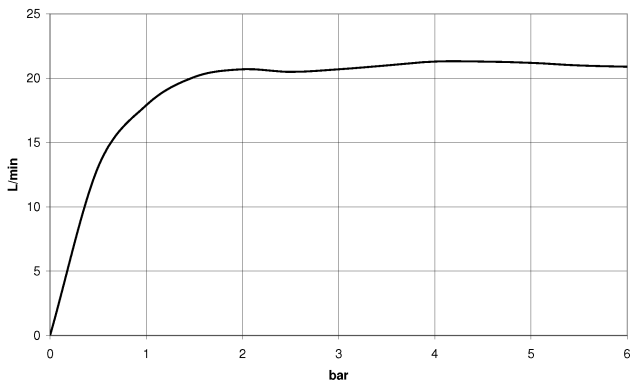

**META Single-lever bath mixer for wall mounting with hand shower set -
Brushed Chrome**

META

33 233 660

- spout: circular, air-enriched flow
- max. flow 14 l/min at 3 bar flow pressure
- Hand shower: COMPACT RAIN, max. flow rate 6.8 l/min (at 3 bar)
- complete hand shower set with anti-scale system
- automatic bath/shower diverter
- 202mm projection
- slide-on rosettes Ø 60 mm
- gauge 150 mm - 15 mm
- 1/2" connection
- metal shower hose 1250mm with integrated anti-twist protection
- shower holder rosette Ø 57mm
- WRAS 2207043

**META Single-lever bath mixer for wall mounting with hand shower set -
Brushed Chrome**

META

33 233 660
mm [inches]

Flow rate chart

Codes & Standards

California Energy
Commission
(CEC)

DIN 4109

EN 1717