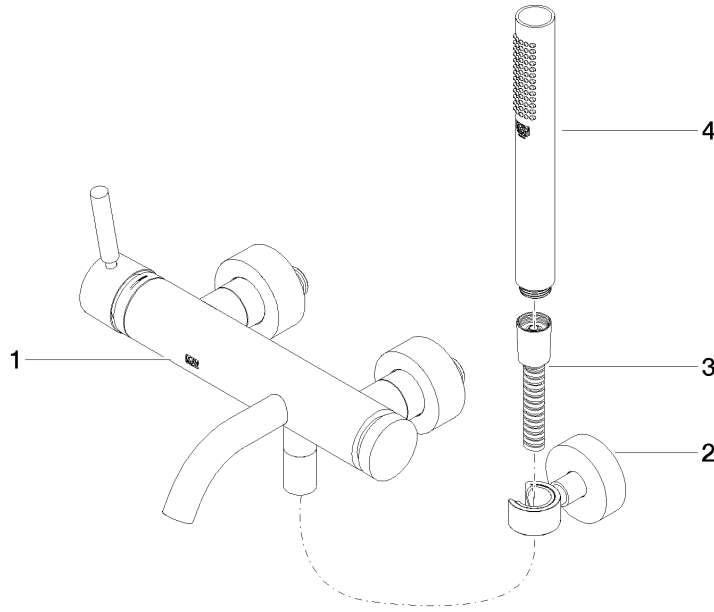

META Single-lever bath mixer for wall mounting with hand shower set - Brushed Dark Platinum

META

33 233 660

- spout: circular, air-enriched flow
- max. flow 14 l/min at 3 bar flow pressure
- Hand shower: COMPACT RAIN, max. flow rate 6.8 l/min (at 3 bar)
- complete hand shower set with anti-scale system
- automatic bath/shower diverter
- 202mm projection
- slide-on rosettes Ø 60 mm
- gauge 150 mm - 15 mm
- 1/2" connection
- metal shower hose 1250mm with integrated anti-twist protection
- shower holder rosette Ø 57mm
- WRAS 2207043

Required miscellaneous

	Concealed adapter -	35 080 970-90
	•please order two adapters (USA only)	0010

META Single-lever bath mixer for wall mounting with hand shower set -
Brushed Dark Platinum

META

33 233 660

Certificates

LGA_29687.

33 233 660

Spare parts list

No.	Item Number	Name	Quantity used	Delivery time
1	33 200 660-99	META Single-lever bath mixer for wall mounting without shower set - Brushed Dark Platinum	1	35
2	28 050 920-99	holder	1	-
Spare part can no longer be ordered, please order the replacement item				
3	90 30 02 072 00-99	Metal shower hose 1/2" x 3/8" x 1250 mm - Brushed Dark Platinum	1	30
4	90 12 11 140 30-99	shower	1	30