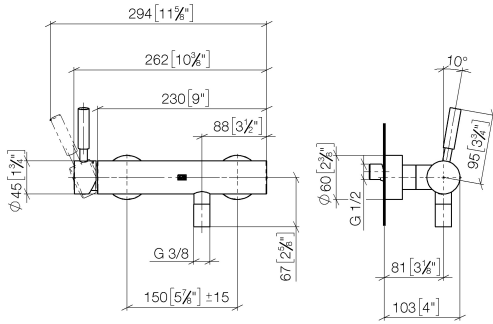

## EDITION PRO Single-lever shower mixer for wall installation - Matte Black

---

33 300 626

- 3/8" shower outlet
- slide-on rosettes Ø 60 mm
- 1/2" connection
- gauge 150 mm - 15 mm
- inherently safe from back flow.

	Matte Black	33 300 626-33
	Chrome	33 300 626-00
	Brushed Chrome	33 300 626-93

**EDITION PRO Single-lever shower mixer for wall installation - Matte Black**

---

33 300 626

mm [inches]

**Certificates**

---

LGA\_29688.

**EDITION PRO Single-lever shower mixer for wall installation - Matte Black**

33 300 626

Parts for other finishes can be found here: [Chrome](#)

**Spare parts list**

No.	Item Number	Name	Quantity used	Delivery time
1	90 20 62 049 00-33	handle	1	30
2	09 24 04 107-33	nut	1	30
3	90 15 05 064 00 90	cartridge	1	2
4	04 11 04 030 00 90	connection	2	2
5	09 27 62 004-33	rosette	2	30
6	09 14 10 119 90	seal	2	2
7	09 29 05 005 20 90	nipple	2	60
8	09 14 10 008 90	seal	2	2
9	09 23 10 048-33	nut	2	30
10	09 18 40 059-33	sleeve	2	30
11	90 23 01 040 00 90	back-flow preventer	1	2
12	90 14 10 032 00 90	seal	1	2
13	09 24 03 115 20-33	nipple	1	30
14	90 21 02 069 00-33	cover	1	30