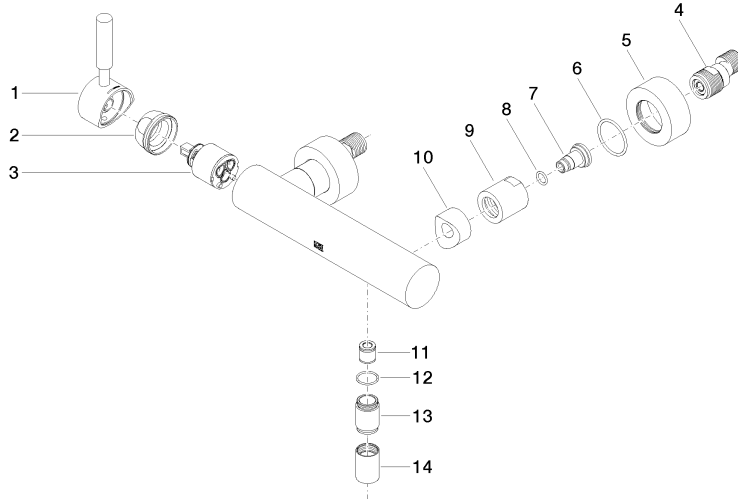

## EDITION PRO Single-lever shower mixer for wall installation - Matte Black

---

33 300 626

- 3/8" shower outlet
- slide-on rosettes Ø 60 mm
- 1/2" connection
- gauge 150 mm - 15 mm
- inherently safe from back flow.

	Matte Black	33 300 626-33
	Chrome	33 300 626-00
	Brushed Chrome	33 300 626-93

**EDITION PRO Single-lever shower mixer for wall installation - Matte Black**

---

33 300 626

mm [inches]

**Certificates**

---

LGA\_29688.

**EDITION PRO Single-lever shower mixer for wall installation - Matte Black**

33 300 626

Parts for other finishes can be found here: [Chrome](#)

**Spare parts list**

No.	Item Number	Name	Quantity used	Delivery time
1	90 20 62 049 00-33	handle	1	30
2	09 24 04 107-33	nut	1	30
3	90 15 05 064 00 90	cartridge	1	2
4	04 11 04 030 00 90	connection	2	2
5	09 27 62 004-33	rosette	2	30
6	09 14 10 119 90	seal	2	2
7	09 29 05 005 20 90	nipple	2	60
8	09 14 10 008 90	seal	2	2
9	09 23 10 048-33	nut	2	30
10	09 18 40 059-33	sleeve	2	30
11	90 23 01 040 00 90	back-flow preventer	1	2
12	90 14 10 032 00 90	seal	1	2
13	09 24 03 115 20-33	nipple	1	30
14	90 21 02 069 00-33	cover	1	30