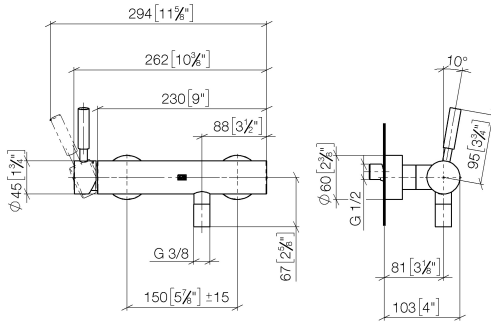

## EDITION PRO Single-lever shower mixer for wall installation - Brushed Chrome

---

33 300 626

- 3/8" shower outlet
- slide-on rosettes Ø 60 mm
- 1/2" connection
- gauge 150 mm - 15 mm
- inherently safe from back flow.

## EDITION PRO Single-lever shower mixer for wall installation - Brushed Chrome

---

33 300 626

mm [inches]

### Certificates

---

LGA\_29688.

**EDITION PRO Single-lever shower mixer for wall installation - Brushed Chrome**

33 300 626

Parts for other finishes can be found here: [Chrome](#)

**Spare parts list**

No.	Item Number	Name	Quantity used	Delivery time
1	90 20 62 049 00-93	handle	1	20
2	09 24 04 107-93	nut	1	20
3	90 15 05 064 00 90	cartridge	1	2
4	04 11 04 030 00 90	connection	2	2
5	09 27 62 004-93	rosette	2	20
6	09 14 10 119 90	seal	2	2
7	09 29 05 005 20 90	nipple	2	60
8	09 14 10 008 90	seal	2	2
9	09 23 10 048-93	nut	2	20
10	09 18 40 059-93	sleeve	2	20
11	90 23 01 040 00 90	back-flow preventer	1	2
12	90 14 10 032 00 90	seal	1	2
13	09 24 03 115 20-93	nipple	1	20
14	90 21 02 069 00-93	cover	1	-