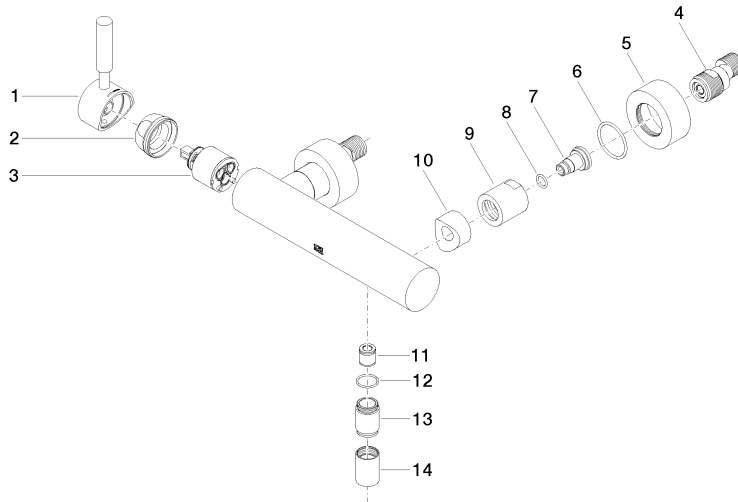

## EDITION PRO Single-lever shower mixer for wall installation - Brushed Chrome

---

33 300 626

- 3/8" shower outlet
- slide-on rosettes Ø 60 mm
- 1/2" connection
- gauge 150 mm - 15 mm
- inherently safe from back flow.

## EDITION PRO Single-lever shower mixer for wall installation - Brushed Chrome

---

33 300 626

mm [inches]

### Certificates

---

LGA\_29688.

**EDITION PRO Single-lever shower mixer for wall installation - Brushed Chrome**

33 300 626

Parts for other finishes can be found here: [Chrome](#)

**Spare parts list**

No.	Item Number	Name	Quantity used	Delivery time
1	90 20 62 049 00-93	handle	1	20
2	09 24 04 107-93	nut	1	20
3	90 15 05 064 00 90	cartridge	1	2
4	04 11 04 030 00 90	connection	2	2
5	09 27 62 004-93	rosette	2	20
6	09 14 10 119 90	seal	2	2
7	09 29 05 005 20 90	nipple	2	60
8	09 14 10 008 90	seal	2	2
9	09 23 10 048-93	nut	2	20
10	09 18 40 059-93	sleeve	2	20
11	90 23 01 040 00 90	back-flow preventer	1	2
12	90 14 10 032 00 90	seal	1	2
13	09 24 03 115 20-93	nipple	1	20
14	90 21 02 069 00-93	cover	1	-