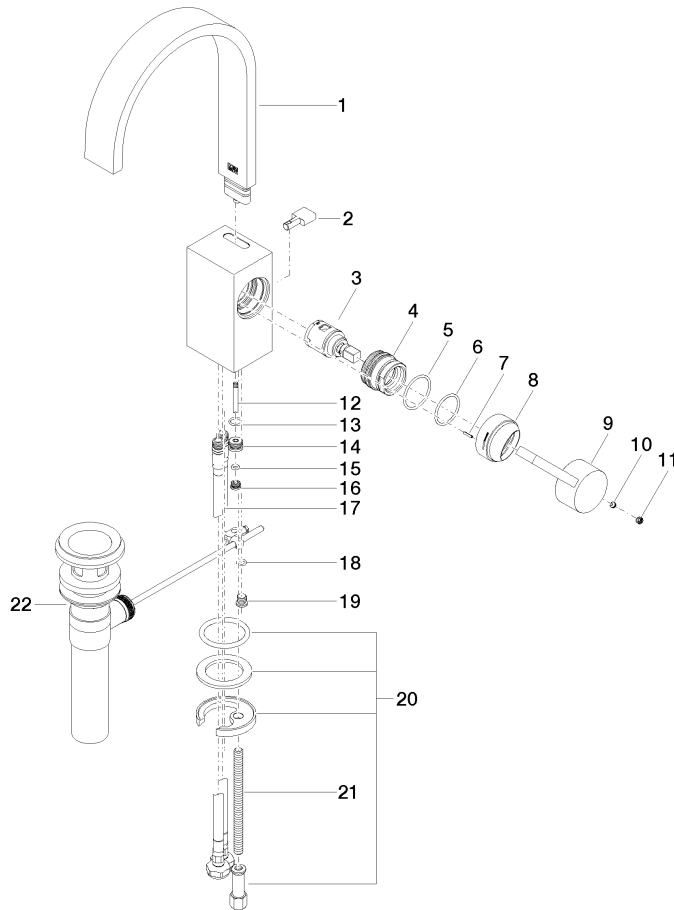

MEM Single-lever basin mixer with pop-up waste - Chrome

MEM

33 500 782

- 165mm projection
- 1 1/4" pop-up waste
- fixed spout
- rectangular, air-enriched flow
- height of mixer 310 mm
- height up to aerator 202 mm
- hole diameter 35 mm
- 2 x pressure hose with 3/8" cap nut
- max. flow 4.5 l/min
- lead-free
- This product can help a building meet the requirements of Green Building Rating Systems, e.g. LEED®, BREEAM®, DGNB

33 500 782

Flow rate chart

Codes & Standards

ADA

ASME
A112.18.1/CSA
B125.1

California Energy
Commission
(CEC)

NSF/ANSI 372

NSF/ANSI/CAN
61

MEM Single-lever basin mixer with pop-up waste - Chrome

MEM

33 500 782

Certificates

IAPMO_N-4976 (2). IAPMO_6397 (1).

33 500 782

MEM Single-lever basin mixer with pop-up waste - Chrome

MEM

33 500 782

Spare parts list

| No. | Item Number | Name | Quantity used | Delivery time |
|-----|--------------------|--------------|---------------|---------------|
| 1 | 90 28 22 153 02-00 | spout | 1 | 10 |
| 2 | 09 20 78 032-00 | handle | 1 | 10 |
| 3 | 90 15 05 042 00 90 | cartridge | 1 | 2 |
| 4 | 09 24 04 288 90 | nut | 1 | 2 |
| 5 | 09 14 10 137 90 | seal | 1 | 2 |
| 6 | 90 14 10 063 00 90 | seal | 1 | 2 |
| 7 | 09 31 11 152 90 | pin | 1 | 2 |
| 8 | 09 28 30 028-00 | cover | 1 | 10 |
| 9 | 09 20 78 057-00 | handle | 1 | 10 |
| 10 | 90 31 11 063 00 90 | pin | 1 | 2 |
| 11 | 90 31 20 109 00 90 | plug | 1 | 2 |
| 12 | 09 31 09 080-00 | pull-rod | 1 | 10 |
| 13 | 09 14 10 042 90 | seal | 1 | 2 |
| 14 | 09 24 04 289-00 | nipple | 1 | 10 |
| 15 | 09 14 10 166 90 | seal | 1 | 2 |
| 16 | 09 24 04 290 90 | nipple | 1 | 2 |
| 17 | 04 30 04 106 00 90 | hose | 2 | 2 |
| 18 | 09 14 10 132 90 | seal | 1 | 2 |
| 19 | 09 31 20 027 10-00 | plug | 1 | 10 |
| 20 | 04 30 11 038 75 90 | fixing set | 1 | 2 |
| 21 | 09 31 11 012 90 | pin | 1 | 2 |
| 22 | 90 11 01 023 00-00 | pop-up waste | 1 | 10 |