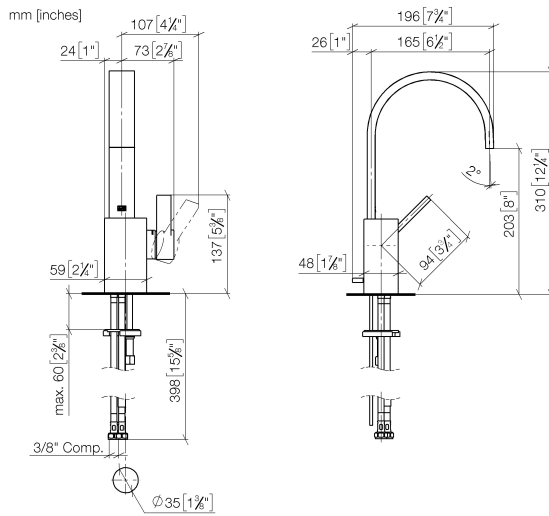

33 500 782

Flow rate chart

Codes & Standards

ADA

ASME
A112.18.1/CSA
B125.1

California Energy
Commission
(CEC)

NSF/ANSI 372

NSF/ANSI/CAN
61