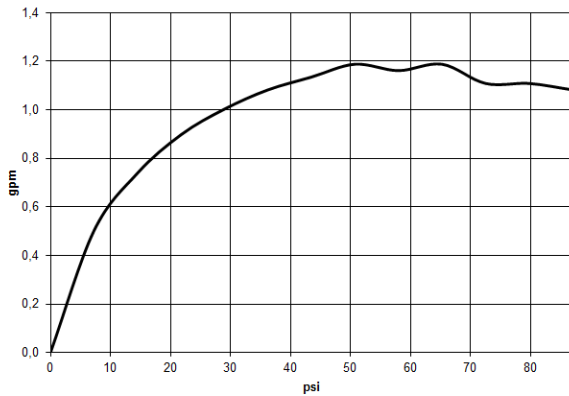

Flow rate chart

Codes & Standards

ADA

ASME
A112.18.1/CSA
B125.1

California Energy
Commission
(CEC)

NSF/ANSI 372

NSF/ANSI/CAN
61