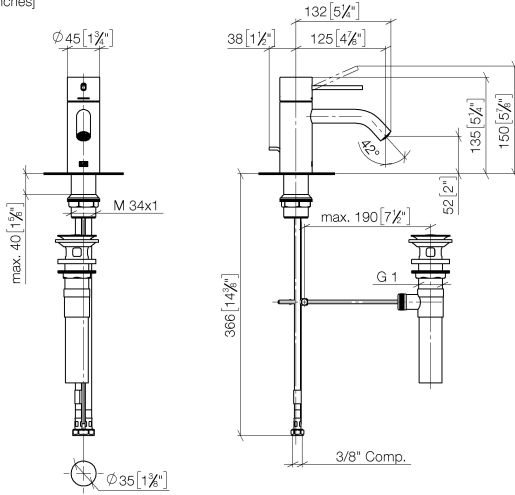

META META SLIM Single-lever basin mixer with pop-up waste - Brushed Chrome

META

33 501 662

- 125mm projection
- 1 1/4" pop-up waste
- fixed spout
- circular, air-enriched flow
- height of mixer 134 mm
- height up to aerator 52 mm
- hole diameter 35 mm
- 2 x pressure hose with 3/8" cap nut
- max. flow 4.5 l/min
- lead-free
- This product can help a building meet the requirements of Green Building Rating Systems, e.g. LEED®, BREEAM®, DGNB

33 501 662
mm [inches]

Flow rate chart

Codes & Standards

ADA

ASME
A112.18.1/CSA
B125.1

California Energy
Commission
(CEC)

NSF/ANSI 372

NSF/ANSI/CAN
61

Water Sense

META META SLIM Single-lever basin mixer with pop-up waste - Brushed
Chrome

META

33 501 662

Certificates

IAPMO_8834 (2). IAPMO_4976 (2). IAPMO_N-4976 (1). IAPMO_6397 (1).

33 501 662
Parts for other
finishes can be found
here: [Chrome](#)

Spare parts list

No.	Item Number	Name	Quantity used	Delivery time
1	90 20 66 020 00-93	handle	1	20
2	90 24 04 536 00 90	threaded connector	1	60
3	90 15 05 042 00 90	cartridge	1	2
4	09 31 09 110-93	pull-rod	1	20
5	90 11 06 206 01-93	spout	1	20
6	04 23 10 044 07 90	fixing set	1	2
7	04 30 04 102 00 90	High pressure hose 3/8" -	2	2
8	90 11 01 023 00-93	pop-up waste	1	20