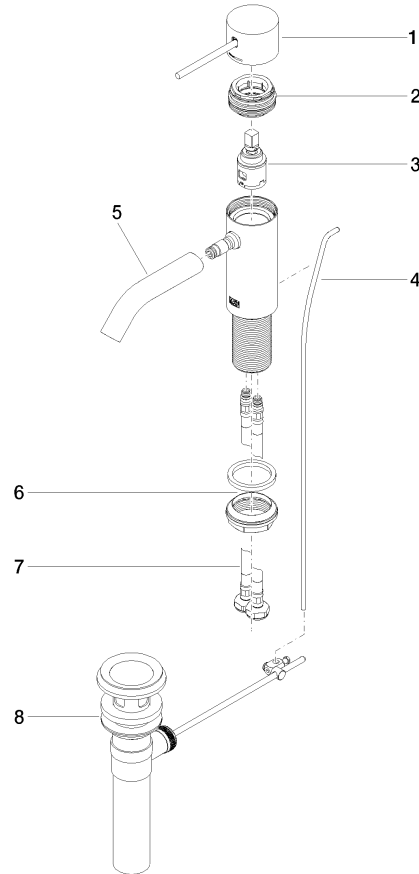

META META SLIM Single-lever basin mixer with pop-up waste - Brushed Chrome

META

33 501 662

- 125mm projection
- 1 1/4" pop-up waste
- fixed spout
- circular, air-enriched flow
- height of mixer 134 mm
- height up to aerator 52 mm
- hole diameter 35 mm
- 2 x pressure hose with 3/8" cap nut
- max. flow 4.5 l/min
- lead-free
- This product can help a building meet the requirements of Green Building Rating Systems, e.g. LEED®, BREEAM®, DGNB

33 501 662
mm [inches]

Flow rate chart

Codes & Standards

ADA

ASME
A112.18.1/CSA
B125.1

California Energy
Commission
(CEC)

NSF/ANSI 372

NSF/ANSI/CAN
61

Water Sense

META META SLIM Single-lever basin mixer with pop-up waste - Brushed
Chrome

META

33 501 662

Certificates

IAPMO_8834 (2). IAPMO_4976 (2). IAPMO_N-4976 (1). IAPMO_6397 (1).

33 501 662
Parts for other
finishes can be found
here: [Chrome](#)

Spare parts list

No.	Item Number	Name	Quantity used	Delivery time
1	90 20 66 020 00-93	handle	1	20
2	90 24 04 536 00 90	threaded connector	1	60
3	90 15 05 042 00 90	cartridge	1	2
4	09 31 09 110-93	pull-rod	1	20
5	90 11 06 206 01-93	spout	1	20
6	04 23 10 044 07 90	fixing set	1	2
7	04 30 04 102 00 90	High pressure hose 3/8" -	2	2
8	90 11 01 023 00-93	pop-up waste	1	20