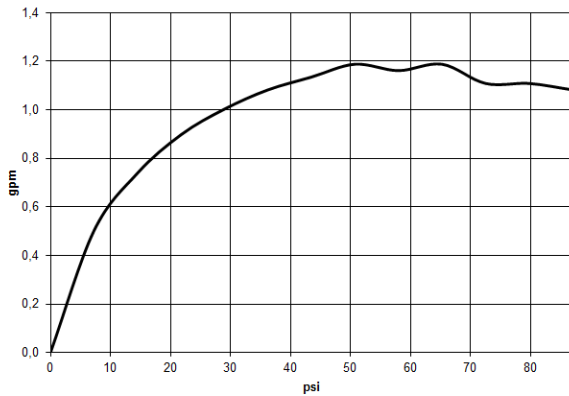

META META SLIM Single-lever basin mixer with pop-up waste - Brushed Chrome

META

33 501 662

- 125mm projection
- 1 1/4" pop-up waste
- fixed spout
- circular, air-enriched flow
- height of mixer 134 mm
- height up to aerator 52 mm
- hole diameter 35 mm
- 2 x pressure hose with 3/8" cap nut
- max. flow 4.5 l/min
- lead-free
- This product can help a building meet the requirements of Green Building Rating Systems, e.g. LEED®, BREEAM®, DGNB

33 501 662
mm [inches]

Flow rate chart

Codes & Standards

ADA

ASME
A112.18.1/CSA
B125.1

California Energy
Commission
(CEC)

NSF/ANSI 372

NSF/ANSI/CAN
61