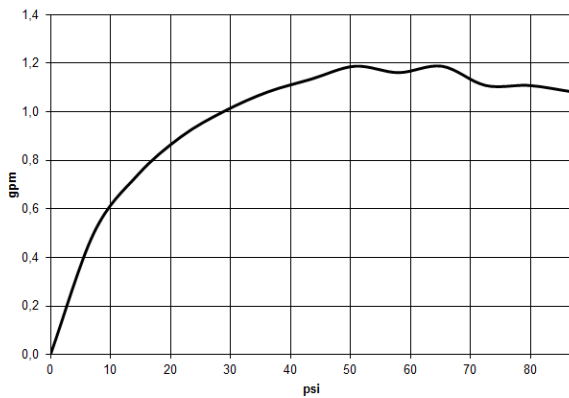

META META SLIM Single-lever basin mixer with pop-up waste - Brushed Dark Platinum

META

33 501 662

- 125mm projection
- 1 1/4" pop-up waste
- fixed spout
- circular, air-enriched flow
- height of mixer 134 mm
- height up to aerator 52 mm
- hole diameter 35 mm
- 2 x pressure hose with 3/8" cap nut
- max. flow 4.5 l/min
- lead-free
- This product can help a building meet the requirements of Green Building Rating Systems, e.g. LEED®, BREEAM®, DGNB

META META SLIM Single-lever basin mixer with pop-up waste - Brushed Dark Platinum

META

33 501 662

mm [inches]

Flow rate chart

Codes & Standards

ADA

ASME
A112.18.1/CSA
B125.1