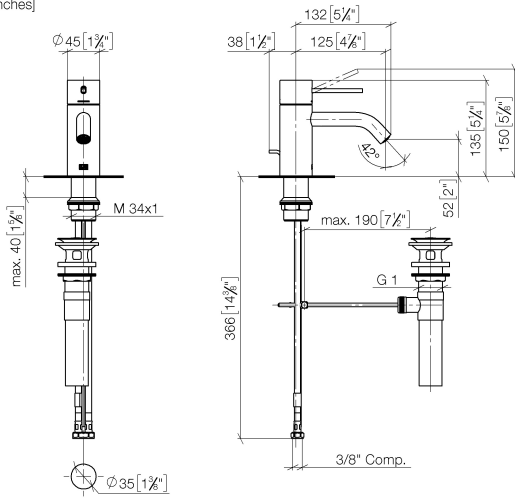

META META SLIM Single-lever basin mixer with pop-up waste - Brushed Dark Platinum

META

33 501 662

- 125mm projection
- 1 1/4" pop-up waste
- fixed spout
- circular, air-enriched flow
- height of mixer 134 mm
- height up to aerator 52 mm
- hole diameter 35 mm
- 2 x pressure hose with 3/8" cap nut
- max. flow 4.5 l/min
- lead-free
- This product can help a building meet the requirements of Green Building Rating Systems, e.g. LEED®, BREEAM®, DGNB

META META SLIM Single-lever basin mixer with pop-up waste - Brushed Dark Platinum

META

33 501 662

mm [inches]

Flow rate chart

Codes & Standards

ADA

ASME
A112.18.1/CSA
B125.1

IAPMO_4976 (5). IAPMO_8834 (2). IAPMO_N-4976 (1). IAPMO_6397 (1).

33 501 662
Parts for other
finishes can be found
here: [Chrome](#)

Spare parts list

No.	Item Number	Name	Quantity used	Delivery time
1	90 20 66 020 00-99	handle	1	30
2	90 24 04 536 00 90	threaded connector	1	60
3	90 15 05 042 00 90	cartridge	1	2
4	09 31 09 110-99	pull-rod	1	30
5	90 11 06 206 01-99	spout	1	30
6	04 23 10 044 07 90	fixing set	1	2
7	04 30 04 102 00 90	High pressure hose 3/8" -	2	2
8	90 11 01 023 00-99	pop-up waste	1	30