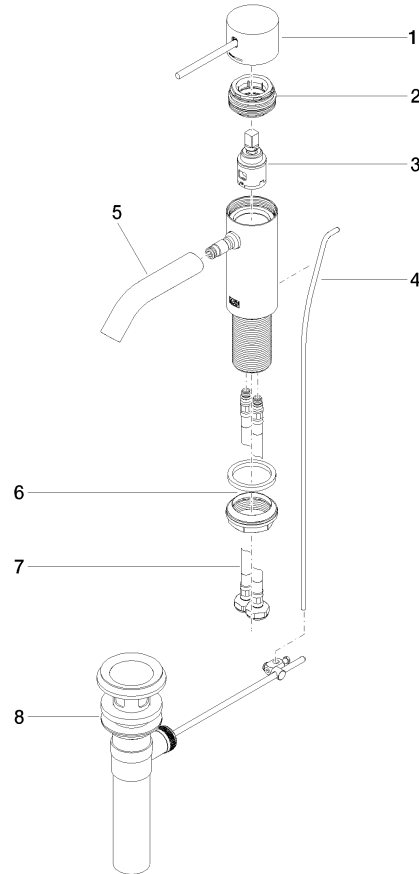

META META SLIM Single-lever basin mixer with pop-up waste - Brushed Dark Platinum

META

33 501 662

- 125mm projection
- 1 1/4" pop-up waste
- fixed spout
- circular, air-enriched flow
- height of mixer 134 mm
- height up to aerator 52 mm
- hole diameter 35 mm
- 2 x pressure hose with 3/8" cap nut
- max. flow 4.5 l/min
- lead-free
- This product can help a building meet the requirements of Green Building Rating Systems, e.g. LEED®, BREEAM®, DGNB

META META SLIM Single-lever basin mixer with pop-up waste - Brushed Dark Platinum

META

33 501 662

mm [inches]

Flow rate chart

Codes & Standards

ADA

ASME
A112.18.1/CSA
B125.1

California Energy
Commission
(CEC)

NSF/ANSI 372

NSF/ANSI/CAN
61

Water Sense

META META SLIM Single-lever basin mixer with pop-up waste - Brushed Dark
Platinum

META

33 501 662

Certificates

IAPMO_4976 (5). IAPMO_8834 (2). IAPMO_N-4976 (1). IAPMO_6397 (1).

33 501 662
Parts for other
finishes can be found
here: [Chrome](#)

Spare parts list

No.	Item Number	Name	Quantity used	Delivery time
1	90 20 66 020 00-99	handle	1	30
2	90 24 04 536 00 90	threaded connector	1	60
3	90 15 05 042 00 90	cartridge	1	2
4	09 31 09 110-99	pull-rod	1	30
5	90 11 06 206 01-99	spout	1	30
6	04 23 10 044 07 90	fixing set	1	2
7	04 30 04 102 00 90	High pressure hose 3/8" -	2	2
8	90 11 01 023 00-99	pop-up waste	1	30