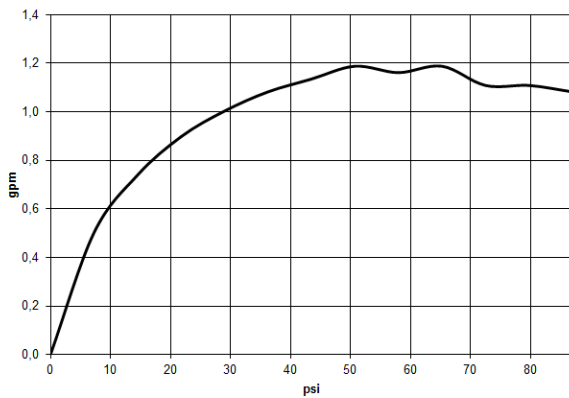

IMO Single-lever basin mixer with pop-up waste - Brushed Durabronz (23kt Gold)

IMO

33 507 670

- 105mm projection
- 1 1/4" pop-up waste
- fixed spout
- rectangular, air-enriched flow
- height of mixer 149 mm
- height up to aerator 80 mm
- hole diameter 35 mm
- rosette Ø 52 mm optional
- progressive cartridge
- 2 x pressure hose with 3/8" cap nut
- max. flow 4.5 l/min
- lead-free
- This product can help a building meet the requirements of Green Building Rating Systems, e.g. LEED®, BREEAM®, DGNB

IMO Single-lever basin mixer with pop-up waste - Brushed Durabron (23kt Gold)

IMO

33 507 670
mm [inches]

Flow rate chart

Codes & Standards

ASME
A112.18.1/CSA
B125.1

California Energy
Commission
(CEC)

NSF/ANSI 372