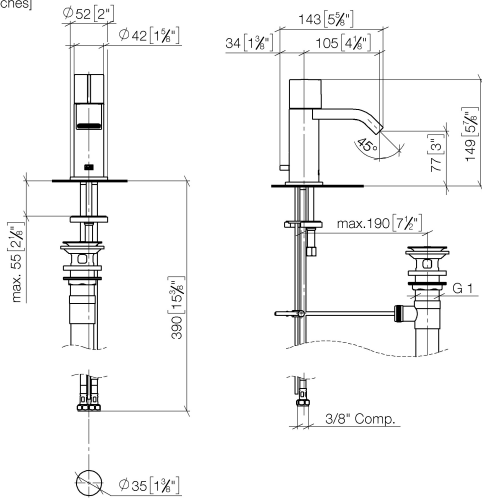

IMO Single-lever basin mixer with pop-up waste - Brushed Durabronz (23kt Gold)

IMO

33 507 670

- 105mm projection
- 1 1/4" pop-up waste
- fixed spout
- rectangular, air-enriched flow
- height of mixer 149 mm
- height up to aerator 80 mm
- hole diameter 35 mm
- rosette Ø 52 mm optional
- progressive cartridge
- 2 x pressure hose with 3/8" cap nut
- max. flow 4.5 l/min
- lead-free
- This product can help a building meet the requirements of Green Building Rating Systems, e.g. LEED®, BREEAM®, DGNB

IMO Single-lever basin mixer with pop-up waste - Brushed Durabron (23kt Gold)

IMO

33 507 670
mm [inches]

Flow rate chart

Codes & Standards

ASME
A112.18.1/CSA
B125.1

California Energy
Commission
(CEC)

NSF/ANSI 372

NSF/ANSI/CAN
61

IMO Single-lever basin mixer with pop-up waste - Brushed Durabronze (23kt Gold)

IMO

33 507 670

Certificates

IAPMO_N-4976 (1). IAPMO_6397 (1).

33 507 670
Parts for other finishes can be found here: Chrome

18 4816/ger/for 04.11.01.023.00-8

Spare parts list

No.	Item Number	Name	Quantity used	Delivery time
1	09 20 67 001-28	handle	1	20
2	09 23 10 065-28	nut	1	-
Spare part can no longer be ordered, please order the replacement item				
3	90 90 03 162 00 90	top	1	2
4	09 14 03 131 90	seal	1	2
5	09 11 03 061 90	connection	1	2
6	09 14 10 053 90	seal	1	2
7	09 30 30 182 90	screw	2	2
8	09 30 30 116 90	screw	1	2
9	09 28 22 238-28	spout	1	20
10	90 29 03 118 00 90	aerator	1	2
11	09 20 67 002-28	handle	1	20
12	09 14 10 104 90	seal	1	2
13	09 27 67 003-28	rosette	1	20
14	09 31 09 080-28	pull-rod	1	20
15	04 30 04 045 00 90	hose	2	60
16	04 30 11 038 00 90	fixing set	1	2
17	09 31 11 012 90	pin	1	2
18	90 11 01 023 00-28	pop-up waste	1	20