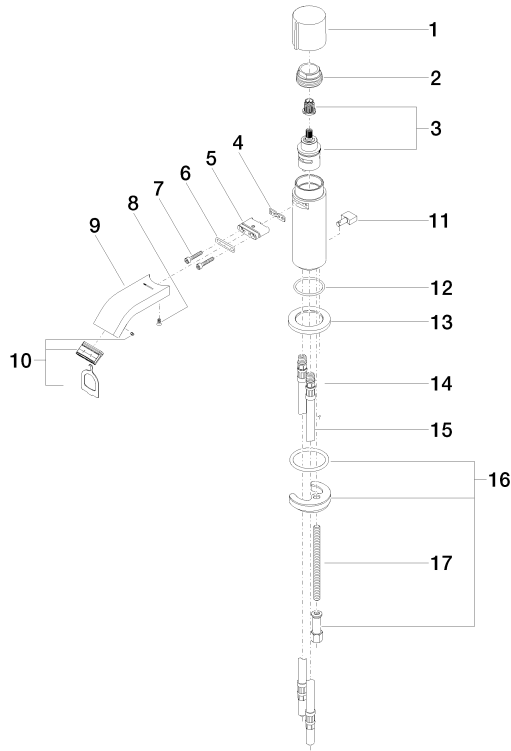

IMO Single-lever basin mixer with pop-up waste - Brushed Durabronz (23kt Gold)

IMO

33 507 670

- 105mm projection
- 1 1/4" pop-up waste
- fixed spout
- rectangular, air-enriched flow
- height of mixer 149 mm
- height up to aerator 80 mm
- hole diameter 35 mm
- rosette Ø 52 mm optional
- progressive cartridge
- 2 x pressure hose with 3/8" cap nut
- max. flow 4.5 l/min
- lead-free
- This product can help a building meet the requirements of Green Building Rating Systems, e.g. LEED®, BREEAM®, DGNB

IMO Single-lever basin mixer with pop-up waste - Brushed Durabron (23kt Gold)

IMO

33 507 670
mm [inches]

Flow rate chart

Codes & Standards

ASME
A112.18.1/CSA
B125.1

California Energy
Commission
(CEC)

NSF/ANSI 372

NSF/ANSI/CAN
61

IMO Single-lever basin mixer with pop-up waste - Brushed Durabronze (23kt Gold)

IMO

33 507 670

Certificates

IAPMO_N-4976 (1). IAPMO_6397 (1).

33 507 670
Parts for other finishes can be found here: Chrome

18 4816/ger/for 04.11.01.023.00-8

Spare parts list

No.	Item Number	Name	Quantity used	Delivery time
1	09 20 67 001-28	handle	1	20
2	09 23 10 065-28	nut	1	-
Spare part can no longer be ordered, please order the replacement item				
3	90 90 03 162 00 90	top	1	2
4	09 14 03 131 90	seal	1	2
5	09 11 03 061 90	connection	1	2
6	09 14 10 053 90	seal	1	2
7	09 30 30 182 90	screw	2	2
8	09 30 30 116 90	screw	1	2
9	09 28 22 238-28	spout	1	20
10	90 29 03 118 00 90	aerator	1	2
11	09 20 67 002-28	handle	1	20
12	09 14 10 104 90	seal	1	2
13	09 27 67 003-28	rosette	1	20
14	09 31 09 080-28	pull-rod	1	20
15	04 30 04 045 00 90	hose	2	60
16	04 30 11 038 00 90	fixing set	1	2
17	09 31 11 012 90	pin	1	2
18	90 11 01 023 00-28	pop-up waste	1	20