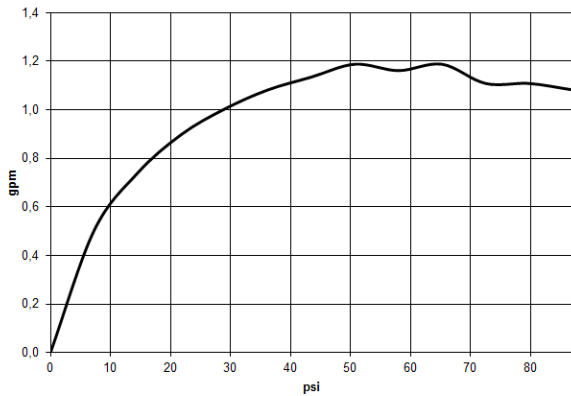

Flow rate chart

Codes & Standards

ADA

ASME
A112.18.1/CSA
B125.1

California Energy
Commission
(CEC)

NSF/ANSI 372

NSF/ANSI/CAN
61