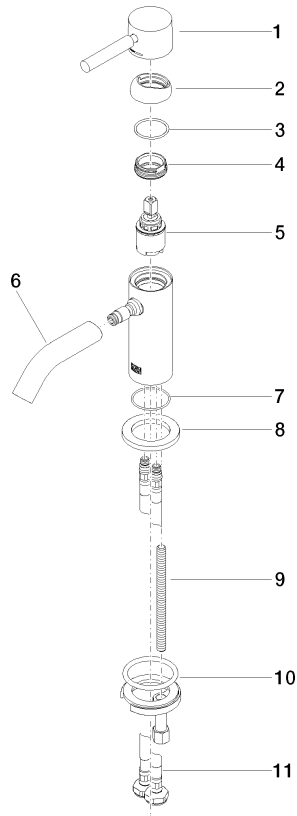

33 525 660

- 105mm projection
- fixed spout
- circular, air-enriched flow
- height of mixer 138 mm
- height up to aerator 57 mm
- hole diameter 35 mm
- rosette Ø 50 mm optional
- 2 x pressure hose with 3/8" cap nut
- max. flow 4.5 l/min
- lead-free
- This product can help a building meet the requirements of Green Building Rating Systems, e.g. LEED®, BREEAM®, DGNB

	Red	33 525 660-29 0010
	Chrome	33 525 660-00 0010
	Brushed Platinum	33 525 660-06 0010
	Platinum	33 525 660-08 0010
	Dark Chrome	33 525 660-19 0010
	Light Gold	33 525 660-26 0010
	Brushed Light Gold	33 525 660-27 0010
	Brushed Durabronze (23kt Gold)	33 525 660-28 0010
	Orange	33 525 660-30 0010
	Dark Green	33 525 660-31 0010
	Matte Black	33 525 660-33 0010
	Brushed Bronze	33 525 660-42 0010
	Brushed Champagne (22kt Gold)	33 525 660-46 0010
	Champagne (22kt Gold)	33 525 660-47 0010
	Brushed Chrome	33 525 660-93 0010
	Brushed Dark Platinum	33 525 660-99 0010

META Single-lever basin mixer without pop-up waste - Red

META

33 525 660

Certificates

IAPMO_N-4976 (1). IAPMO_6397 (1).

33 525 660

Parts for other finishes can be found here: [Chrome](#)

Spare parts list

No.	Item Number	Name	Quantity used	Delivery time
1	90 20 66 009 00-29	handle	1	40
2	09 28 30 043-29	cover	1	60
3	09 14 10 120 90	seal	1	2
4	09 24 04 266 90	nut	1	2
5	90 15 05 044 00 90	cartridge	1	2
6	90 11 06 212 01-29	spout	1	-
Spare part can no longer be ordered, please order the replacement item				
7	09 14 10 202 90	seal	1	2
8	09 27 66 006-29	rosette	1	60
9	09 31 11 012 90	pin	1	2
10	04 30 11 038 00 90	fixing set	1	2
11	04 30 04 102 00 90	High pressure hose 3/8" -	2	2