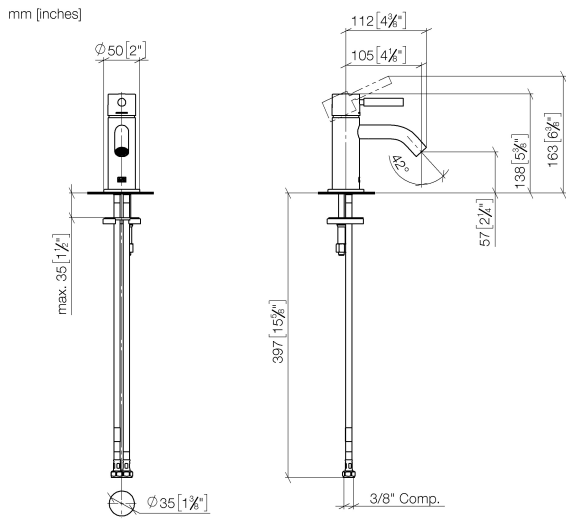

33 525 660

Flow rate chart

Codes & Standards

ADA

ASME
A112.18.1/CSA
B125.1

California Energy
Commission
(CEC)

NSF/ANSI 372

NSF/ANSI/CAN
61