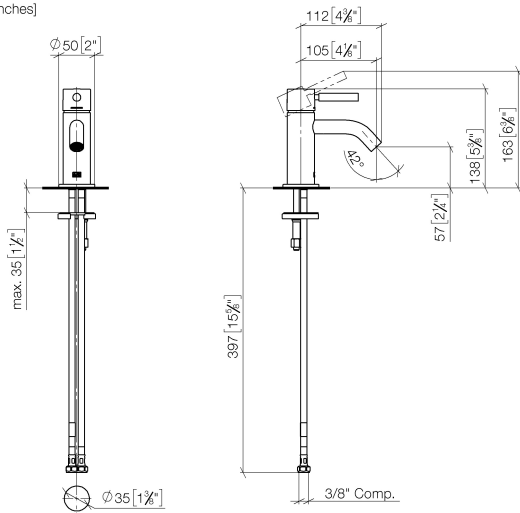

33 525 660

- 105mm projection
- fixed spout
- circular, air-enriched flow
- height of mixer 138 mm
- height up to aerator 57 mm
- hole diameter 35 mm
- rosette Ø 50 mm optional
- 2 x pressure hose with 3/8" cap nut
- max. flow 4.5 l/min
- lead-free
- This product can help a building meet the requirements of Green Building Rating Systems, e.g. LEED®, BREEAM®, DGNB

	Dark Green	33 525 660-31 0010
	Chrome	33 525 660-00 0010
	Brushed Platinum	33 525 660-06 0010
	Platinum	33 525 660-08 0010
	Dark Chrome	33 525 660-19 0010
	Light Gold	33 525 660-26 0010
	Brushed Light Gold	33 525 660-27 0010
	Brushed Durabronze (23kt Gold)	33 525 660-28 0010
	Red	33 525 660-29 0010
	Orange	33 525 660-30 0010
	Matte Black	33 525 660-33 0010
	Brushed Bronze	33 525 660-42 0010
	Brushed Champagne (22kt Gold)	33 525 660-46 0010
	Champagne (22kt Gold)	33 525 660-47 0010
	Brushed Chrome	33 525 660-93 0010
	Brushed Dark Platinum	33 525 660-99 0010

33 525 660

mm [inches]

**Flow rate chart**

**Codes & Standards**

ADA

ASME  
A112.18.1/CSA  
B125.1

California Energy  
Commission  
(CEC)

NSF/ANSI 372

## META Single-lever basin mixer without pop-up waste - Dark Green

---

META

33 525 660