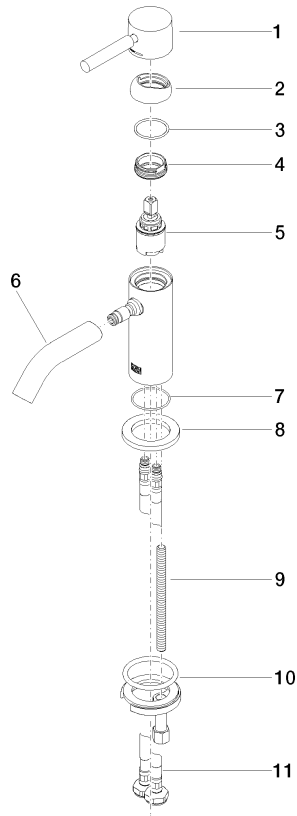

33 525 660

- 105mm projection
- fixed spout
- circular, air-enriched flow
- height of mixer 138 mm
- height up to aerator 57 mm
- hole diameter 35 mm
- rosette Ø 50 mm optional
- 2 x pressure hose with 3/8" cap nut
- max. flow 4.5 l/min
- lead-free
- This product can help a building meet the requirements of Green Building Rating Systems, e.g. LEED®, BREEAM®, DGNB

33 525 660

mm [inches]

**Flow rate chart**

**Codes & Standards**

ADA

ASME  
A112.18.1/CSA  
B125.1

California Energy  
Commission  
(CEC)

NSF/ANSI 372

## META Single-lever basin mixer without pop-up waste - Dark Green

---

META

33 525 660

### Certificates

---

IAPMO\_N-4976 (1). IAPMO\_6397 (1).

33 525 660

Parts for other finishes can be found here: [Chrome](#)

**Spare parts list**

No.	Item Number	Name	Quantity used	Delivery time
1	90 20 66 009 00-31	handle	1	40
2	09 28 30 043-31	cover	1	60
3	09 14 10 120 90	seal	1	2
4	09 24 04 266 90	nut	1	2
5	90 15 05 044 00 90	cartridge	1	2
6	90 11 06 212 01-31	spout	1	-
Spare part can no longer be ordered, please order the replacement item				
7	09 14 10 202 90	seal	1	2
8	09 27 66 006-31	rosette	1	60
9	09 31 11 012 90	pin	1	2
10	04 30 11 038 00 90	fixing set	1	2
11	04 30 04 102 00 90	High pressure hose 3/8" -	2	2