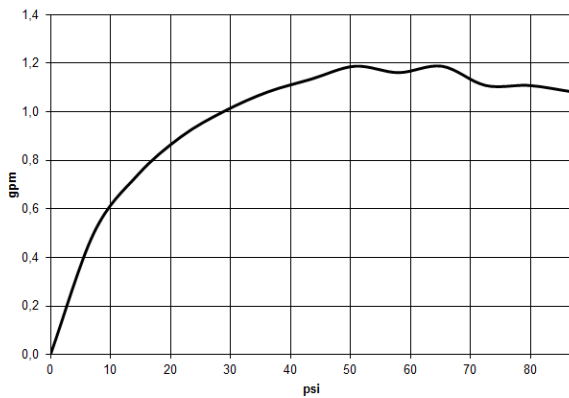

33 525 660

- 105mm projection
- fixed spout
- circular, air-enriched flow
- height of mixer 138 mm
- height up to aerator 57 mm
- hole diameter 35 mm
- rosette Ø 50 mm optional
- 2 x pressure hose with 3/8" cap nut
- max. flow 4.5 l/min
- lead-free
- This product can help a building meet the requirements of Green Building Rating Systems, e.g. LEED®, BREEAM®, DGNB

33 525 660

mm [inches]

**Flow rate chart**

**Codes & Standards**

ADA

ASME  
A112.18.1/CSA  
B125.1

California Energy  
Commission  
(CEC)

NSF/ANSI 372