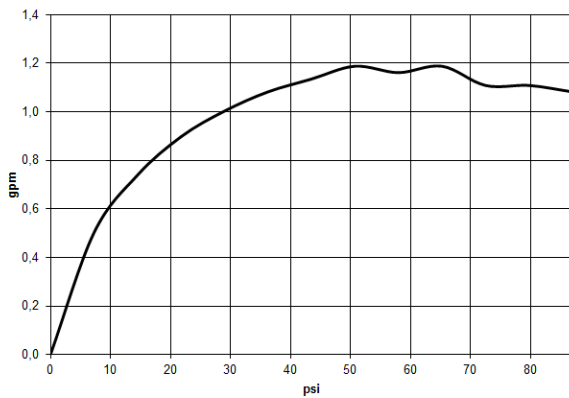

Flow rate chart

Codes & Standards

ADA

ASME
A112.18.1/CSA
B125.1

California Energy
Commission
(CEC)

NSF/ANSI 372

NSF/ANSI/CAN
61

Water Sense