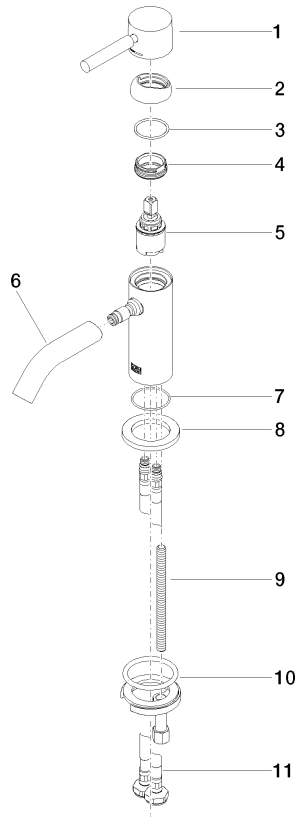

33 525 660

- 105mm projection
- fixed spout
- circular, air-enriched flow
- height of mixer 138 mm
- height up to aerator 57 mm
- hole diameter 35 mm
- rosette Ø 50 mm optional
- 2 x pressure hose with 3/8" cap nut
- max. flow 4.5 l/min
- lead-free
- This product can help a building meet the requirements of Green Building Rating Systems, e.g. LEED®, BREEAM®, DGNB

	Brushed Chrome	33 525 660-93 0010
	Chrome	33 525 660-00 0010
	Brushed Platinum	33 525 660-06 0010
	Platinum	33 525 660-08 0010
	Dark Chrome	33 525 660-19 0010
	Light Gold	33 525 660-26 0010
	Brushed Light Gold	33 525 660-27 0010
	Brushed Durabrass (23kt Gold)	33 525 660-28 0010
	Red	33 525 660-29 0010
	Orange	33 525 660-30 0010
	Dark Green	33 525 660-31 0010
	Matte Black	33 525 660-33 0010
	Brushed Bronze	33 525 660-42 0010
	Brushed Champagne (22kt Gold)	33 525 660-46 0010
	Champagne (22kt Gold)	33 525 660-47 0010
	Brushed Dark Platinum	33 525 660-99 0010

Water Sense

META Single-lever basin mixer without pop-up waste - Brushed Chrome

META

33 525 660

Certificates

IAPMO_8834 (2). IAPMO_4976 (2). IAPMO_N-4976 (1). IAPMO_6397 (1).

33 525 660

Spare parts list

No.	Item Number	Name	Quantity used	Delivery time
1	90 20 66 009 00-93	handle	1	20
2	09 28 30 043-93	cover	1	20
3	09 14 10 120 90	seal	1	2
4	09 24 04 266 90	nut	1	2
5	90 15 05 044 00 90	cartridge	1	2
6	90 11 06 212 01-93	spout	1	-
Spare part can no longer be ordered, please order the replacement item				
7	09 14 10 202 90	seal	1	2
8	09 27 66 006-93	rosette	1	20
9	09 31 11 012 90	pin	1	2
10	04 30 11 038 00 90	fixing set	1	2
11	04 30 04 102 00 90	High pressure hose 3/8" -	2	2