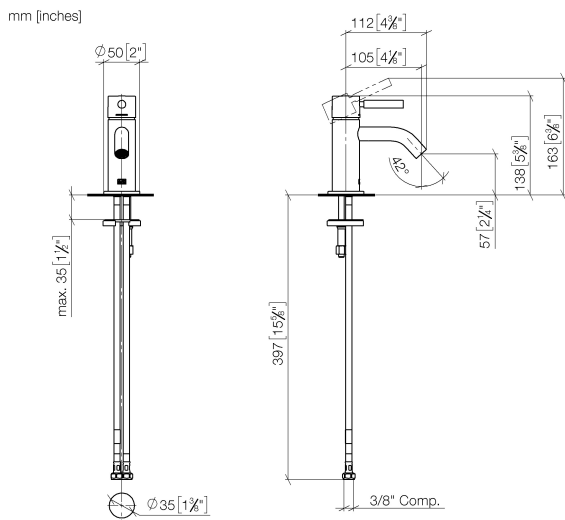

33 525 660

Flow rate chart

Codes & Standards

ADA

ASME
A112.18.1/CSA
B125.1

California Energy
Commission
(CEC)

NSF/ANSI 372

NSF/ANSI/CAN
61

Water Sense