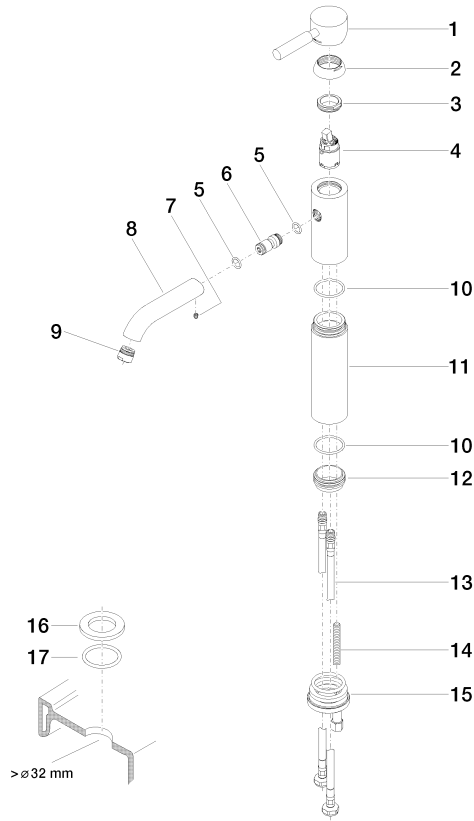

EDITION PRO Single-lever basin mixer with raised base without pop-up waste - Chrome

33 537 626

- 136mm projection
- fixed spout
- circular, air-enriched flow
- height of mixer 262 mm
- height up to water outlet point 176 mm
- hole diameter 35 mm
- 2x screw-in M 10 x 1 pressure hose, leak-tested
- max. flow 7 l/min

	Chrome	33 537 626-00
	Matte Black	33 537 626-33
	Brushed Chrome	33 537 626-93

EDITION PRO Single-lever basin mixer with raised base without pop-up waste - Chrome

33 537 626
mm [inches]

Codes & Standards

DIN 4109

ISO 3822

Ü-Zeichen

Certificates

LGA_38

EDITION PRO Single-lever basin mixer with raised base without pop-up waste - Chrome

33 537 626

Parts for other finishes can be found here: [Matte Black](#)

EDITION PRO Single-lever basin mixer with raised base without pop-up waste -
Chrome

33 537 626

Spare parts list

No.	Item Number	Name	Quantity used	Delivery time
	90 20 62 046 00-00	handle	19	10