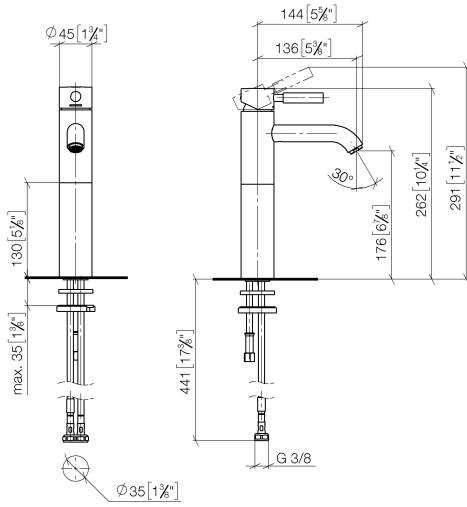

EDITION PRO Single-lever basin mixer with raised base without pop-up waste - Chrome

33 537 626

- 136mm projection
- fixed spout
- circular, air-enriched flow
- height of mixer 262 mm
- height up to water outlet point 176 mm
- hole diameter 35 mm
- 2x screw-in M 10 x 1 pressure hose, leak-tested
- max. flow 7 l/min

	Chrome	33 537 626-00
	Matte Black	33 537 626-33
	Brushed Chrome	33 537 626-93

EDITION PRO Single-lever basin mixer with raised base without pop-up waste - Chrome

33 537 626
mm [inches]

Codes & Standards

DIN 4109

ISO 3822

Ü-Zeichen

Certificates

LGA_38

EDITION PRO Single-lever basin mixer with raised base without pop-up waste - Chrome

33 537 626

Parts for other finishes can be found here: [Matte Black](#)

EDITION PRO Single-lever basin mixer with raised base without pop-up waste -
Chrome

33 537 626

Spare parts list

No.	Item Number	Name	Quantity used	Delivery time
	90 20 62 046 00-00	handle	19	10