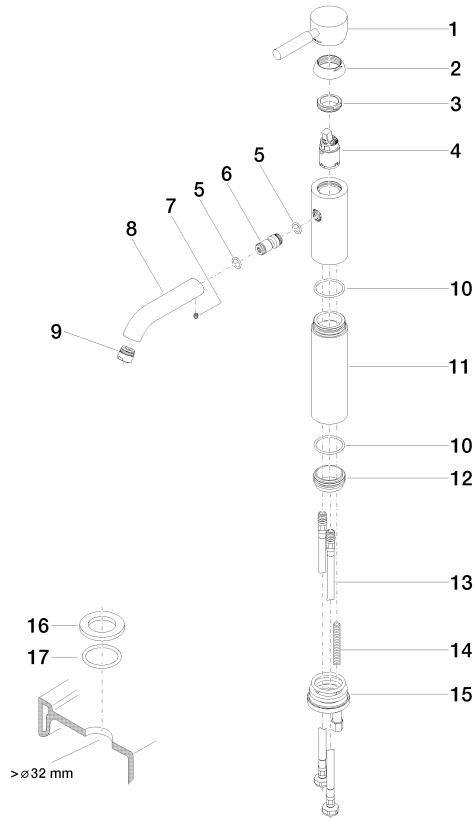

EDITION PRO Single-lever basin mixer with raised base without pop-up waste - Brushed Chrome

33 537 626

- 136mm projection
- fixed spout
- circular, air-enriched flow
- height of mixer 262 mm
- height up to water outlet point 176 mm
- hole diameter 35 mm
- 2x screw-in M 10 x 1 pressure hose, leak-tested
- max. flow 7 l/min

| | | |
|--|----------------|---------------|
|  | Brushed Chrome | 33 537 626-93 |
|  | Chrome | 33 537 626-00 |
|  | Matte Black | 33 537 626-33 |

EDITION PRO Single-lever basin mixer with raised base without pop-up waste - Brushed Chrome

33 537 626
mm [inches]

Codes & Standards

DIN 4109

ISO 3822

Ü-Zeichen

Certificates

LGA_38

EDITION PRO Single-lever basin mixer with raised base without pop-up waste - Brushed Chrome

33 537 626

Parts for other finishes can be found here: [Chrome](#)

EDITION PRO Single-lever basin mixer with raised base without pop-up waste -
Brushed Chrome

33 537 626

Spare parts list

| No. | Item Number | Name | Quantity used | Delivery time |
|-----|--------------------|--------|---------------|---------------|
| | 90 20 62 046 00-93 | handle | 19 | 20 |