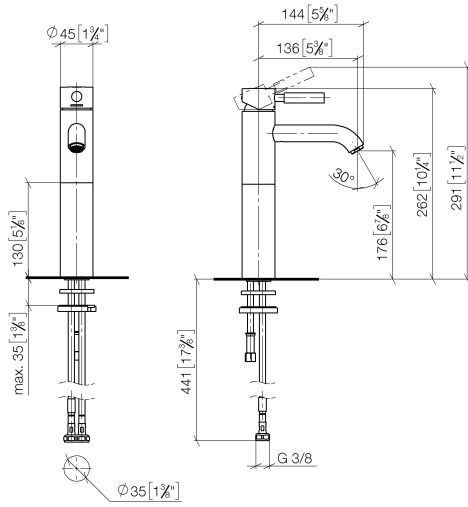

EDITION PRO Single-lever basin mixer with raised base without pop-up waste - Brushed Chrome

33 537 626

- 136mm projection
- fixed spout
- circular, air-enriched flow
- height of mixer 262 mm
- height up to water outlet point 176 mm
- hole diameter 35 mm
- 2x screw-in M 10 x 1 pressure hose, leak-tested
- max. flow 7 l/min

| | | |
|--|----------------|---------------|
|  | Brushed Chrome | 33 537 626-93 |
|  | Chrome | 33 537 626-00 |
|  | Matte Black | 33 537 626-33 |

EDITION PRO Single-lever basin mixer with raised base without pop-up waste - Brushed Chrome

33 537 626
mm [inches]

Codes & Standards

DIN 4109

ISO 3822

Ü-Zeichen

Certificates

LGA_38

EDITION PRO Single-lever basin mixer with raised base without pop-up waste - Brushed Chrome

33 537 626

Parts for other finishes can be found here: [Chrome](#)

EDITION PRO Single-lever basin mixer with raised base without pop-up waste -
Brushed Chrome

33 537 626

Spare parts list

| No. | Item Number | Name | Quantity used | Delivery time |
|-----|--------------------|--------|---------------|---------------|
| | 90 20 62 046 00-93 | handle | 19 | 20 |