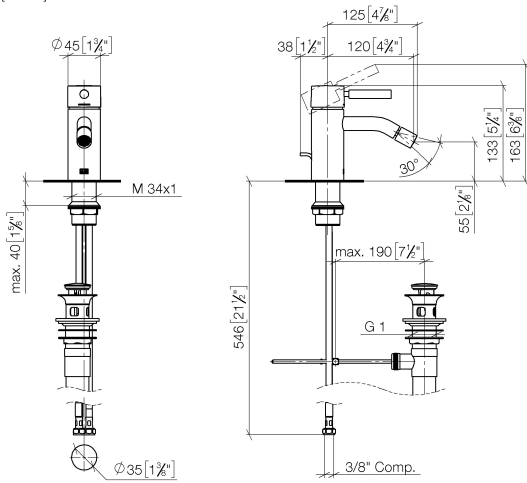

**META Single-lever bidet mixer with pop-up waste - Brushed Champagne (22kt Gold)**

META

33 600 660

- 125mm projection
- 1 1/4" pop-up waste
- ball-joint pivotable through 15° (in any direction)
- circular, air-enriched flow
- height of mixer 133 mm
- height up to aerator 55 mm
- hole diameter 35 mm
- 2 x pressure hose with 3/8" cap nut
- max. flow 5.7 l/min

	Brushed Champagne (22kt Gold)	33 600 660-46 0010
	Light Gold	33 600 660-26 0010
	Brushed Light Gold	33 600 660-27 0010
	Brushed Bronze	33 600 660-42 0010
	Champagne (22kt Gold)	33 600 660-47 0010

33 600 660  
mm [inches]

**Flow rate chart**

**Spare parts list**

No.	Item Number	Name	Quantity used	Delivery time
1	90 20 66 002 00-46	handle	1	30
2	09 28 30 041-46	cover	1	30
3	09 14 10 091 90	seal	1	2
4	09 24 04 266 90	nut	1	2
5	90 15 05 044 00 90	cartridge	1	2
6	09 31 09 110-46	pull-rod	1	60
7	90 11 06 209 00-46	spout	1	30
8	04 23 10 044 07 90	fixing set	1	2
9	04 30 04 103 00 90	hose	2	2
10	90 11 01 023 00-46	pop-up waste	1	30