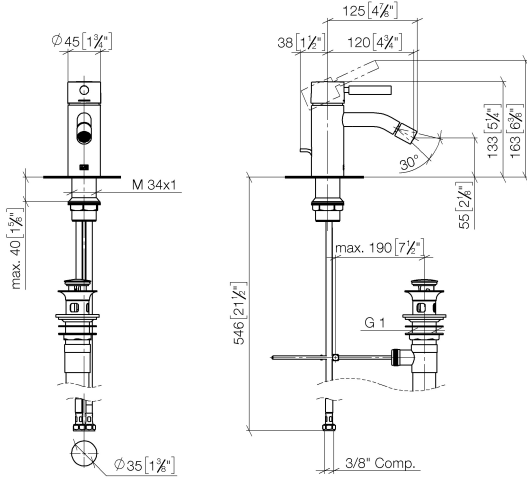

META Single-lever bidet mixer with pop-up waste - Brushed Champagne (22kt Gold)

META

33 600 660

- 125mm projection
- 1 1/4" pop-up waste
- ball-joint pivotable through 15° (in any direction)
- circular, air-enriched flow
- height of mixer 133 mm
- height up to aerator 55 mm
- hole diameter 35 mm
- 2 x pressure hose with 3/8" cap nut
- max. flow 5.7 l/min

	Brushed Champagne (22kt Gold)	33 600 660-46 0010
	Light Gold	33 600 660-26 0010
	Brushed Light Gold	33 600 660-27 0010
	Brushed Bronze	33 600 660-42 0010
	Champagne (22kt Gold)	33 600 660-47 0010

33 600 660
mm [inches]

Flow rate chart

Spare parts list

No.	Item Number	Name	Quantity used	Delivery time
1	90 20 66 002 00-46	handle	1	30
2	09 28 30 041-46	cover	1	30
3	09 14 10 091 90	seal	1	2
4	09 24 04 266 90	nut	1	2
5	90 15 05 044 00 90	cartridge	1	2
6	09 31 09 110-46	pull-rod	1	60
7	90 11 06 209 00-46	spout	1	30
8	04 23 10 044 07 90	fixing set	1	2
9	04 30 04 103 00 90	hose	2	2
10	90 11 01 023 00-46	pop-up waste	1	30