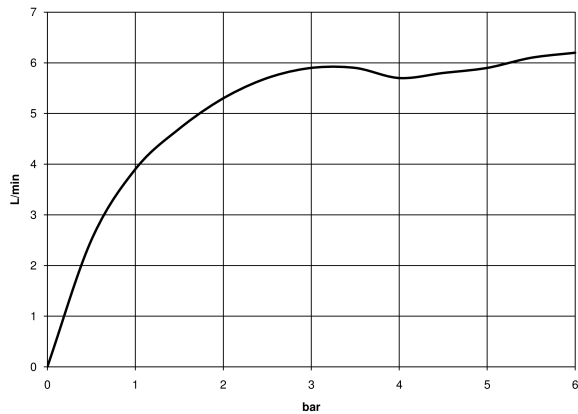

META Single-lever bidet mixer with pop-up waste - Brushed Champagne (22kt Gold)

META

33 600 660

- 125mm projection
- 1 1/4" pop-up waste
- ball-joint pivotable through 15° (in any direction)
- circular, air-enriched flow
- height of mixer 133 mm
- height up to aerator 55 mm
- hole diameter 35 mm
- 2 x pressure hose with 3/8" cap nut
- max. flow 5.7 l/min

	Brushed Champagne (22kt Gold)	33 600 660-46 0010
	Light Gold	33 600 660-26 0010
	Brushed Light Gold	33 600 660-27 0010
	Brushed Bronze	33 600 660-42 0010
	Champagne (22kt Gold)	33 600 660-47 0010

33 600 660
mm [inches]

Flow rate chart

Spare parts list

No.	Item Number	Name	Quantity used	Delivery time
1	90 20 66 002 00-46	handle	1	30
2	09 28 30 041-46	cover	1	30
3	09 14 10 091 90	seal	1	2
4	09 24 04 266 90	nut	1	2
5	90 15 05 044 00 90	cartridge	1	2
6	09 31 09 110-46	pull-rod	1	60
7	90 11 06 209 00-46	spout	1	30
8	04 23 10 044 07 90	fixing set	1	2
9	04 30 04 103 00 90	hose	2	2
10	90 11 01 023 00-46	pop-up waste	1	30