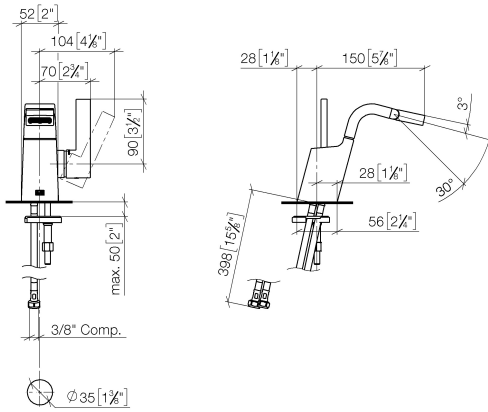

CL.1 Single-lever bidet mixer without pop-up waste - Champagne (22kt Gold)

CL.1

33 600 705

- 145mm projection
- pivotable spout 30°
- rectangular, air-enriched flow
- height of mixer 190 mm
- height up to aerator 113 mm
- hole diameter 35 mm
- 2 x pressure hose with 3/8" cap nut
- max. flow 6 l/min

	Champagne (22kt Gold)	33 600 705-47 0010
	Brushed Champagne (22kt Gold)	33 600 705-46 0010

33 600 705

mm [inches]

33 600 705

Parts for other
finishes can be found
here: Brushed
Champagne (22kt
Gold)