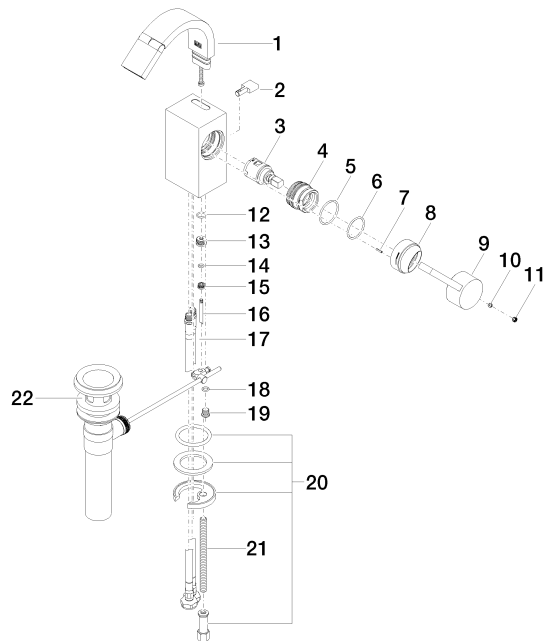

Single-lever bidet mixer with pop-up waste - Chrome

MEM

33 600 782

- 110mm projection
- 1 1/4" pop-up waste
- ball-joint pivotable through 44°
- rectangular, air-enriched flow
- height of mixer 180 mm
- height up to aerator 140 mm
- hole diameter 35 mm
- 2 x pressure hose with 3/8" cap nut
- max. flow 6 l/min

Fits: MEM, CYO

	Chrome	33 600 782-00 0010
	Brushed Platinum	33 600 782-06 0010
	Dark Chrome	33 600 782-19 0010
	Brushed Durabronze (23kt Gold)	33 600 782-28 0010
	Brushed Dark Platinum	33 600 782-99 0010

33 600 782

33 600 782

Single-lever bidet mixer with pop-up waste - Chrome

MEM

33 600 782

Spare parts list

No.	Item Number	Name	Quantity used	Delivery time
1	90 28 22 265 00-00	spout	1	10
2	09 20 78 032-00	handle	1	10
3	90 15 05 042 00 90	cartridge	1	2
4	09 24 04 288 90	nut	1	2
5	09 14 10 137 90	seal	1	2
6	90 14 10 063 00 90	seal	1	2
7	09 31 11 152 90	pin	1	2
8	09 28 30 028-00	cover	1	10
9	09 20 78 057-00	handle	1	10
10	90 31 11 063 00 90	pin	1	2
11	90 31 20 109 00 90	plug	1	2
12	09 14 10 042 90	seal	1	2
13	09 24 04 289-00	nipple	1	10
14	09 14 10 166 90	seal	1	2
15	09 24 04 290 90	nipple	1	2
16	09 31 09 080-00	pull-rod	1	10
17	04 30 04 106 00 90	hose	2	2
18	09 14 10 132 90	seal	1	2
19	09 31 20 027 10-00	plug	1	10
20	04 30 11 038 75 90	fixing set	1	2
21	09 31 11 012 90	pin	1	2
22	90 11 01 023 00-00	pop-up waste	1	10