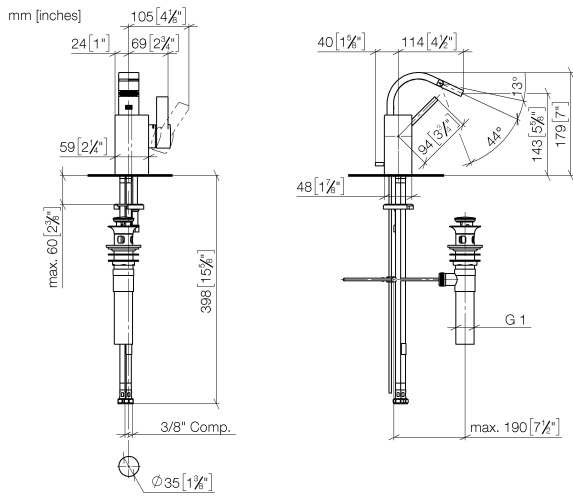

Single-lever bidet mixer with pop-up waste - Chrome

MEM

33 600 782

- 110mm projection
- 1 1/4" pop-up waste
- ball-joint pivotable through 44°
- rectangular, air-enriched flow
- height of mixer 180 mm
- height up to aerator 140 mm
- hole diameter 35 mm
- 2 x pressure hose with 3/8" cap nut
- max. flow 6 l/min

Fits: MEM, CYO

	Chrome	33 600 782-00 0010
	Brushed Platinum	33 600 782-06 0010
	Dark Chrome	33 600 782-19 0010
	Brushed Durabronze (23kt Gold)	33 600 782-28 0010
	Brushed Dark Platinum	33 600 782-99 0010

33 600 782

33 600 782

Single-lever bidet mixer with pop-up waste - Chrome

MEM

33 600 782

Spare parts list

No.	Item Number	Name	Quantity used	Delivery time
1	90 28 22 265 00-00	spout	1	10
2	09 20 78 032-00	handle	1	10
3	90 15 05 042 00 90	cartridge	1	2
4	09 24 04 288 90	nut	1	2
5	09 14 10 137 90	seal	1	2
6	90 14 10 063 00 90	seal	1	2
7	09 31 11 152 90	pin	1	2
8	09 28 30 028-00	cover	1	10
9	09 20 78 057-00	handle	1	10
10	90 31 11 063 00 90	pin	1	2
11	90 31 20 109 00 90	plug	1	2
12	09 14 10 042 90	seal	1	2
13	09 24 04 289-00	nipple	1	10
14	09 14 10 166 90	seal	1	2
15	09 24 04 290 90	nipple	1	2
16	09 31 09 080-00	pull-rod	1	10
17	04 30 04 106 00 90	hose	2	2
18	09 14 10 132 90	seal	1	2
19	09 31 20 027 10-00	plug	1	10
20	04 30 11 038 75 90	fixing set	1	2
21	09 31 11 012 90	pin	1	2
22	90 11 01 023 00-00	pop-up waste	1	10