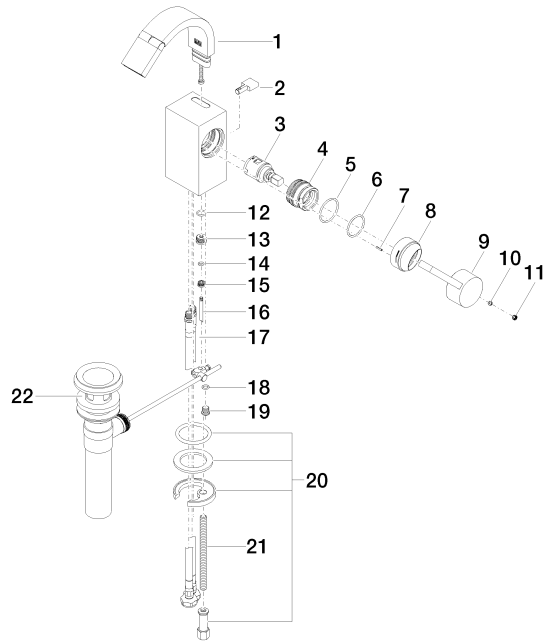

Single-lever bidet mixer with pop-up waste - Chrome

MEM

33 600 782

- 110mm projection
- 1 1/4" pop-up waste
- ball-joint pivotable through 44°
- rectangular, air-enriched flow
- height of mixer 180 mm
- height up to aerator 140 mm
- hole diameter 35 mm
- 2 x pressure hose with 3/8" cap nut
- max. flow 6 l/min

Fits: MEM, CYO

	Chrome	33 600 782-00 0010
	Brushed Platinum	33 600 782-06 0010
	Dark Chrome	33 600 782-19 0010
	Brushed Durabronze (23kt Gold)	33 600 782-28 0010
	Brushed Dark Platinum	33 600 782-99 0010

33 600 782

33 600 782

Single-lever bidet mixer with pop-up waste - Chrome

MEM

33 600 782

Spare parts list

No.	Item Number	Name	Quantity used	Delivery time
1	90 28 22 265 00-00	spout	1	10
2	09 20 78 032-00	handle	1	10
3	90 15 05 042 00 90	cartridge	1	2
4	09 24 04 288 90	nut	1	2
5	09 14 10 137 90	seal	1	2
6	90 14 10 063 00 90	seal	1	2
7	09 31 11 152 90	pin	1	2
8	09 28 30 028-00	cover	1	10
9	09 20 78 057-00	handle	1	10
10	90 31 11 063 00 90	pin	1	2
11	90 31 20 109 00 90	plug	1	2
12	09 14 10 042 90	seal	1	2
13	09 24 04 289-00	nipple	1	10
14	09 14 10 166 90	seal	1	2
15	09 24 04 290 90	nipple	1	2
16	09 31 09 080-00	pull-rod	1	10
17	04 30 04 106 00 90	hose	2	2
18	09 14 10 132 90	seal	1	2
19	09 31 20 027 10-00	plug	1	10
20	04 30 11 038 75 90	fixing set	1	2
21	09 31 11 012 90	pin	1	2
22	90 11 01 023 00-00	pop-up waste	1	10