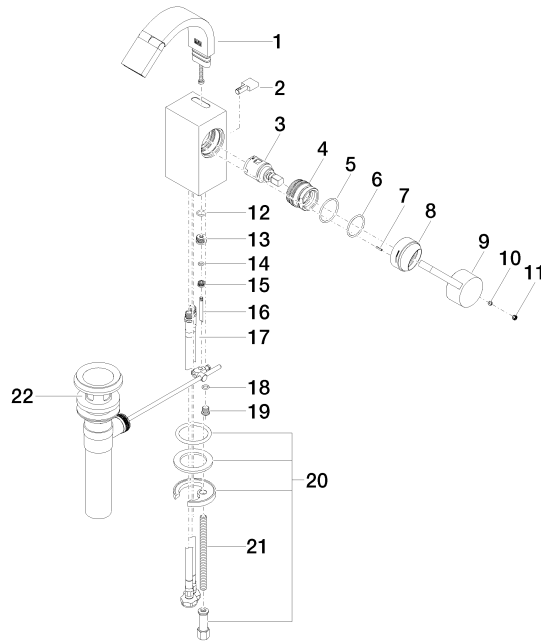

Single-lever bidet mixer with pop-up waste - Brushed Platinum

MEM

33 600 782

- 110mm projection
- 1 1/4" pop-up waste
- ball-joint pivotable through 44°
- rectangular, air-enriched flow
- height of mixer 180 mm
- height up to aerator 140 mm
- hole diameter 35 mm
- 2 x pressure hose with 3/8" cap nut
- max. flow 6 l/min

Fits: MEM, CYO

	Brushed Platinum	33 600 782-06 0010
	Chrome	33 600 782-00 0010
	Dark Chrome	33 600 782-19 0010
	Brushed Durabronze (23kt Gold)	33 600 782-28 0010
	Brushed Dark Platinum	33 600 782-99 0010

33 600 782

33 600 782

Parts for other
finishes can be found
here: [Chrome](#)

Single-lever bidet mixer with pop-up waste - Brushed Platinum

MEM

33 600 782

Spare parts list

No.	Item Number	Name	Quantity used	Delivery time
1	90 28 22 265 00-06	spout	1	10
2	09 20 78 032-06	handle	1	10
3	90 15 05 042 00 90	cartridge	1	2
4	09 24 04 288 90	nut	1	2
5	09 14 10 137 90	seal	1	2
6	90 14 10 063 00 90	seal	1	2
7	09 31 11 152 90	pin	1	2
8	09 28 30 028-06	cover	1	10
9	09 20 78 057-06	handle	1	10
10	90 31 11 063 00 90	pin	1	2
11	90 31 20 109 00 90	plug	1	2
12	09 14 10 042 90	seal	1	2
13	09 24 04 289-06	nipple	1	10
14	09 14 10 166 90	seal	1	2
15	09 24 04 290 90	nipple	1	2
16	09 31 09 080-06	pull-rod	1	10
17	04 30 04 106 00 90	hose	2	2
18	09 14 10 132 90	seal	1	2
19	09 31 20 027 10-00	plug	1	10
20	04 30 11 038 75 90	fixing set	1	2
21	09 31 11 012 90	pin	1	2
22	90 11 01 023 00-06	pop-up waste	1	10