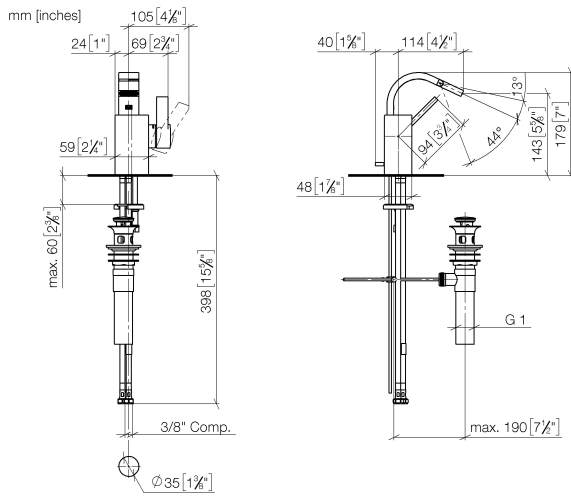

Single-lever bidet mixer with pop-up waste - Brushed Platinum

MEM

33 600 782

- 110mm projection
- 1 1/4" pop-up waste
- ball-joint pivotable through 44°
- rectangular, air-enriched flow
- height of mixer 180 mm
- height up to aerator 140 mm
- hole diameter 35 mm
- 2 x pressure hose with 3/8" cap nut
- max. flow 6 l/min

Fits: MEM, CYO

	Brushed Platinum	33 600 782-06 0010
	Chrome	33 600 782-00 0010
	Dark Chrome	33 600 782-19 0010
	Brushed Durabronze (23kt Gold)	33 600 782-28 0010
	Brushed Dark Platinum	33 600 782-99 0010

33 600 782

33 600 782

Parts for other
finishes can be found
here: [Chrome](#)

Single-lever bidet mixer with pop-up waste - Brushed Platinum

MEM

33 600 782

Spare parts list

No.	Item Number	Name	Quantity used	Delivery time
1	90 28 22 265 00-06	spout	1	10
2	09 20 78 032-06	handle	1	10
3	90 15 05 042 00 90	cartridge	1	2
4	09 24 04 288 90	nut	1	2
5	09 14 10 137 90	seal	1	2
6	90 14 10 063 00 90	seal	1	2
7	09 31 11 152 90	pin	1	2
8	09 28 30 028-06	cover	1	10
9	09 20 78 057-06	handle	1	10
10	90 31 11 063 00 90	pin	1	2
11	90 31 20 109 00 90	plug	1	2
12	09 14 10 042 90	seal	1	2
13	09 24 04 289-06	nipple	1	10
14	09 14 10 166 90	seal	1	2
15	09 24 04 290 90	nipple	1	2
16	09 31 09 080-06	pull-rod	1	10
17	04 30 04 106 00 90	hose	2	2
18	09 14 10 132 90	seal	1	2
19	09 31 20 027 10-00	plug	1	10
20	04 30 11 038 75 90	fixing set	1	2
21	09 31 11 012 90	pin	1	2
22	90 11 01 023 00-06	pop-up waste	1	10