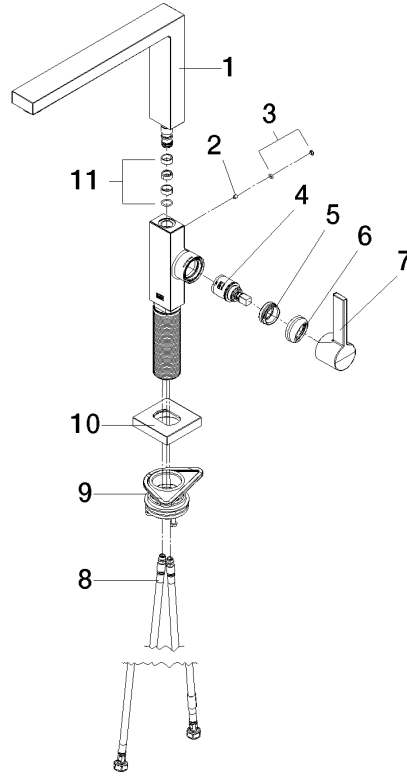

**LOT Single-lever mixer - Chrome**

LOT

33 800 680

- 236mm projection
- pivotable spout 360°
- air-enriched flow
- height of mixer 292 mm
- height up to aerator 267 mm
- hole diameter 35 mm
- 2 x pressure hose with 3/8" cap nut
- max. flow 5.7 l/min at 3 bar flow pressure
- lead-free
- This product can help a building meet the requirements of Green Building Rating Systems, e.g. LEED®, BREEAM®, DGNB

**Recommended miscellaneous**

**AIR SWITCH Control button - Chrome** 10 714 970-00

**Recommended miscellaneous**

**Dispenser with rosette - Chrome** 82 439 970-00

33 800 680

**Flow rate chart**

**Codes & Standards**

California Energy  
Commission  
(CEC)

33 800 680

Spare parts list

No.	Item Number	Name	Quantity used	Delivery time
1	90 11 06 218 01-00	spout	1	-
Spare part can no longer be ordered, please order the replacement item				
2	09 31 11 044 90	pin	1	2
3	90 31 20 087 00-00	plug	1	10
4	90 15 05 042 00 90	cartridge	1	2
5	09 24 04 266 90	nut	1	2
6	90 28 30 052 00-00	cover	1	10
7	90 20 86 004 00-00	handle	1	10
8	04 30 04 103 00 90	hose	2	2
9	90 30 10 057 00 90	fixing set	1	-
Spare part can no longer be ordered, please order the replacement item				
10	90 27 86 004 00-00	rosette	1	10
11	90 28 10 207 00 90	gasket kit	1	10