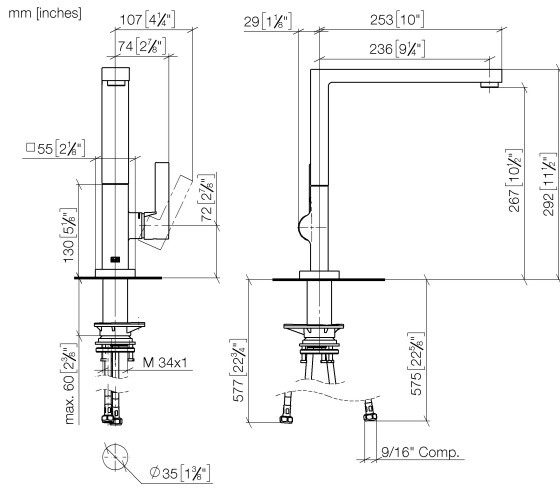

**LOT Single-lever mixer - Chrome**

LOT

33 800 680

- 236mm projection
- pivotable spout 360°
- air-enriched flow
- height of mixer 292 mm
- height up to aerator 267 mm
- hole diameter 35 mm
- 2 x pressure hose with 3/8" cap nut
- max. flow 5.7 l/min at 3 bar flow pressure
- lead-free
- This product can help a building meet the requirements of Green Building Rating Systems, e.g. LEED®, BREEAM®, DGNB

**Recommended miscellaneous**

**AIR SWITCH Control button - Chrome** 10 714 970-00

**Recommended miscellaneous**

**Dispenser with rosette - Chrome** 82 439 970-00

33 800 680

**Flow rate chart**

**Codes & Standards**

California Energy  
Commission  
(CEC)

33 800 680

Spare parts list

No.	Item Number	Name	Quantity used	Delivery time
1	90 11 06 218 01-00	spout	1	-
Spare part can no longer be ordered, please order the replacement item				
2	09 31 11 044 90	pin	1	2
3	90 31 20 087 00-00	plug	1	10
4	90 15 05 042 00 90	cartridge	1	2
5	09 24 04 266 90	nut	1	2
6	90 28 30 052 00-00	cover	1	10
7	90 20 86 004 00-00	handle	1	10
8	04 30 04 103 00 90	hose	2	2
9	90 30 10 057 00 90	fixing set	1	-
Spare part can no longer be ordered, please order the replacement item				
10	90 27 86 004 00-00	rosette	1	10
11	90 28 10 207 00 90	gasket kit	1	10