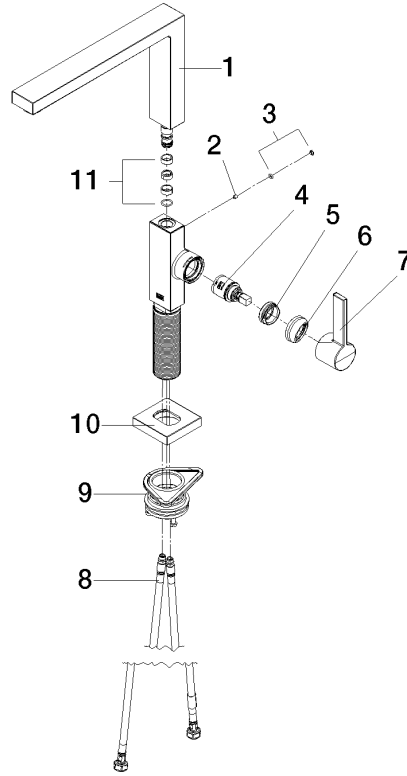

LOT Single-lever mixer - Brushed Durabron (23kt Gold)

LOT

33 800 680

- 236mm projection
- pivotable spout 360°
- air-enriched flow
- height of mixer 292 mm
- height up to aerator 267 mm
- hole diameter 35 mm
- 2 x pressure hose with 3/8" cap nut
- max. flow 5.7 l/min at 3 bar flow pressure
- lead-free
- This product can help a building meet the requirements of Green Building Rating Systems, e.g. LEED®, BREEAM®, DGNB

Recommended miscellaneous

AIR SWITCH Control button - 10 714 970-28
Brushed Durabron (23kt Gold)

Recommended miscellaneous

Dispenser with rosette - Brushed 82 439 970-28
Durabron (23kt Gold)

33 800 680

Flow rate chart

Codes & Standards

California Energy
Commission
(CEC)

33 800 680

Parts for other finishes can be found here: [Chrome](#)

Spare parts list

No.	Item Number	Name	Quantity used	Delivery time
1	90 11 06 218 01-28	spout	1	-
Spare part can no longer be ordered, please order the replacement item				
2	09 31 11 044 90	pin	1	2
3	90 31 20 087 00-28	plug	1	20
4	90 15 05 042 00 90	cartridge	1	2
5	09 24 04 266 90	nut	1	2
6	90 28 30 052 00-28	cover	1	20
7	90 20 86 004 00-28	handle	1	20
8	04 30 04 103 00 90	hose	2	2
9	90 30 10 057 00 90	fixing set	1	-
Spare part can no longer be ordered, please order the replacement item				
10	90 27 86 004 00-28	rosette	1	-
Spare part can no longer be ordered, please order the replacement item				
11	90 28 10 207 00 90	gasket kit	1	10