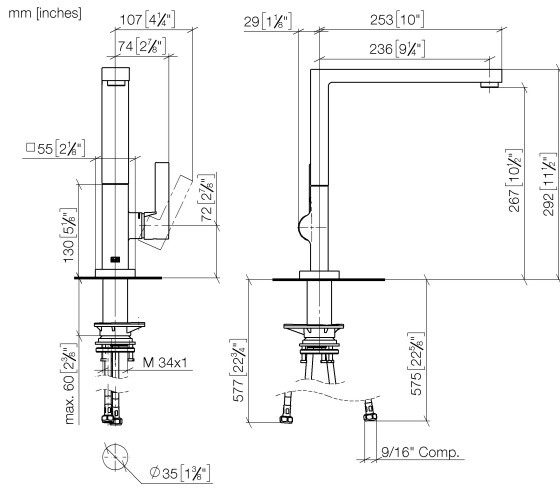

33 800 680

Flow rate chart