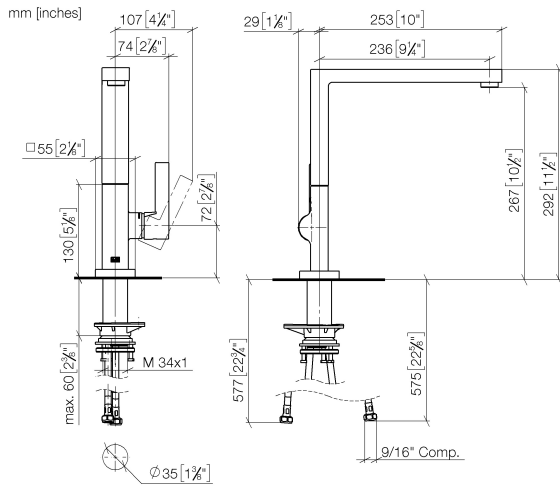

## LOT Single-lever mixer - Brushed Dark Platinum

LOT

33 800 680

- 236mm projection
- pivotable spout 360°
- air-enriched flow
- height of mixer 292 mm
- height up to aerator 267 mm
- hole diameter 35 mm
- 2 x pressure hose with 3/8" cap nut
- max. flow 5.7 l/min at 3 bar flow pressure
- lead-free
- This product can help a building meet the requirements of Green Building Rating Systems, e.g. LEED®, BREEAM®, DGNB

# LOT Single-lever mixer - Brushed Dark Platinum

LOT

33 800 680