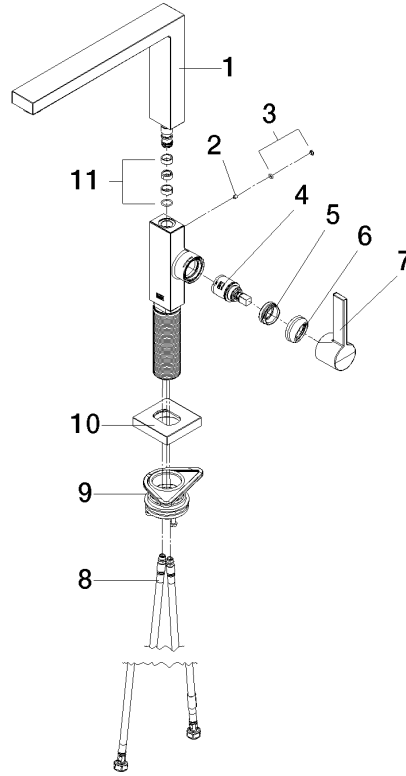

## LOT Single-lever mixer - Brushed Dark Platinum

LOT

33 800 680

- 236mm projection
- pivotable spout 360°
- air-enriched flow
- height of mixer 292 mm
- height up to aerator 267 mm
- hole diameter 35 mm
- 2 x pressure hose with 3/8" cap nut
- max. flow 5.7 l/min at 3 bar flow pressure
- lead-free
- This product can help a building meet the requirements of Green Building Rating Systems, e.g. LEED®, BREEAM®, DGNB

## Flow rate chart

## Codes & Standards

California Energy  
Commission  
(CEC)

33 800 680

Parts for other finishes can be found here: [Chrome](#)

**Spare parts list**

No.	Item Number	Name	Quantity used	Delivery time
1	90 11 06 218 01-99	spout	1	-
Spare part can no longer be ordered, please order the replacement item				
2	09 31 11 044 90	pin	1	2
3	90 31 20 087 00-99	plug	1	30
4	90 15 05 042 00 90	cartridge	1	2
5	09 24 04 266 90	nut	1	2
6	90 28 30 052 00-99	cover	1	30
7	90 20 86 004 00-99	handle	1	30
8	04 30 04 103 00 90	hose	2	2
9	90 30 10 057 00 90	fixing set	1	-
Spare part can no longer be ordered, please order the replacement item				
10	90 27 86 004 00-99	rosette	1	-
Spare part can no longer be ordered, please order the replacement item				
11	90 28 10 207 00 90	gasket kit	1	10