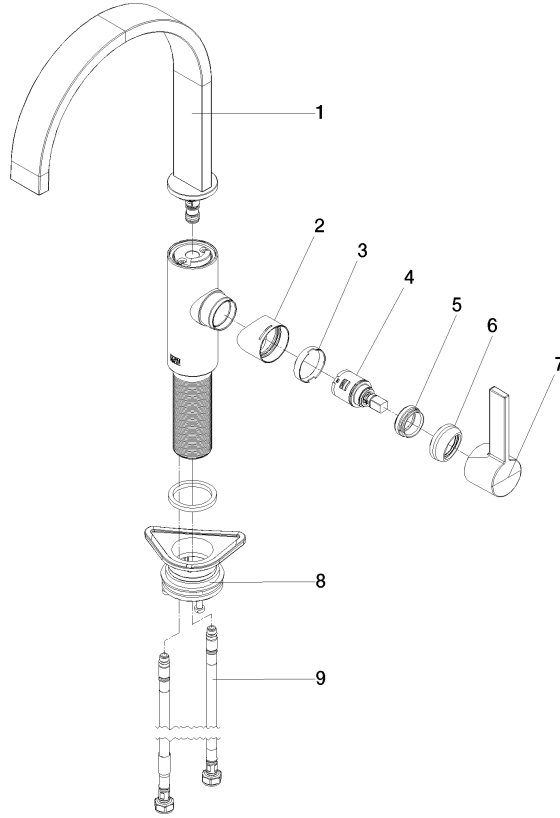

33 800 682

- 201mm projection
- pivotable spout 360°
- Optional swivel limiter available with swivel limiter set 12 820 970 90
- air-enriched flow
- height of mixer 340 mm
- height up to aerator 218 mm
- hole diameter 35 mm
- 2 x pressure hose with 3/8" cap nut
- max. flow 5.7 l/min at 3 bar flow pressure
- lead-free
- This product can help a building meet the requirements of Green Building Rating Systems, e.g. LEED®, BREEAM®, DGNB

**Recommended miscellaneous**

**Swivel limitation set -** 12 820 970 90

**Recommended miscellaneous**

**AIR SWITCH Control button - Chrome** 10 713 970-00

**Recommended miscellaneous**

**Dispenser without rosette - Chrome** 82 424 970-00

33 800 682

**Flow rate chart**

**Codes & Standards**

California Energy  
Commission  
(CEC)

33 800 682

**Spare parts list**

No.	Item Number	Name	Quantity used	Delivery time
1	90 28 22 332 01-00	spout	1	-
Spare part can no longer be ordered, please order the replacement item				
2	09 19 86 012-00	cover	1	60
3	90 23 10 128 00 90	nut	1	2
4	90 15 05 042 00 90	cartridge	1	2
5	09 24 04 266 90	nut	1	2
6	90 28 30 052 00-00	cover	1	10
7	90 20 86 004 00-00	handle	1	10
8	04 23 10 044 08 90	fixing set	1	2
9	04 30 04 103 00 90	hose	2	2