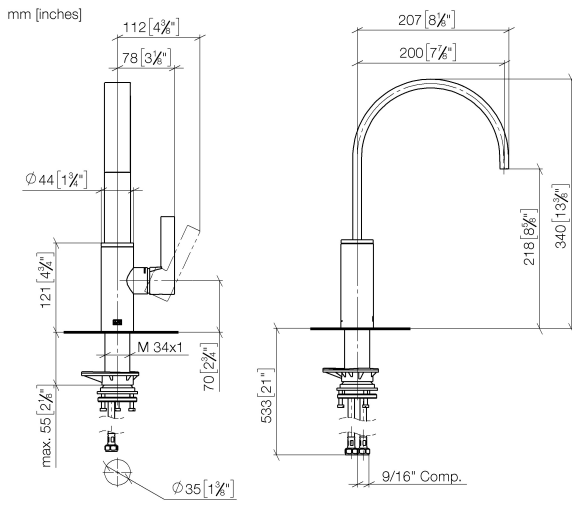

33 800 682

- 201mm projection
- pivotable spout 360°
- Optional swivel limiter available with swivel limiter set 12 820 970 90
- air-enriched flow
- height of mixer 340 mm
- height up to aerator 218 mm
- hole diameter 35 mm
- 2 x pressure hose with 3/8" cap nut
- max. flow 5.7 l/min at 3 bar flow pressure
- lead-free
- This product can help a building meet the requirements of Green Building Rating Systems, e.g. LEED®, BREEAM®, DGNB

**Recommended miscellaneous**

**Swivel limitation set -** 12 820 970 90

**Recommended miscellaneous**

**AIR SWITCH Control button - Chrome** 10 713 970-00

**Recommended miscellaneous**

**Dispenser without rosette - Chrome** 82 424 970-00

33 800 682

**Flow rate chart**

**Codes & Standards**

California Energy  
Commission  
(CEC)

33 800 682

**Spare parts list**

No.	Item Number	Name	Quantity used	Delivery time
1	90 28 22 332 01-00	spout	1	-
Spare part can no longer be ordered, please order the replacement item				
2	09 19 86 012-00	cover	1	60
3	90 23 10 128 00 90	nut	1	2
4	90 15 05 042 00 90	cartridge	1	2
5	09 24 04 266 90	nut	1	2
6	90 28 30 052 00-00	cover	1	10
7	90 20 86 004 00-00	handle	1	10
8	04 23 10 044 08 90	fixing set	1	2
9	04 30 04 103 00 90	hose	2	2