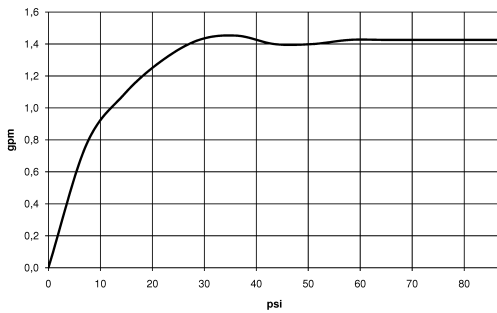

33 800 682

- 201mm projection
- pivotable spout 360°
- Optional swivel limiter available with swivel limiter set 12 820 970 90
- air-enriched flow
- height of mixer 340 mm
- height up to aerator 218 mm
- hole diameter 35 mm
- 2 x pressure hose with 3/8" cap nut
- max. flow 5.7 l/min at 3 bar flow pressure
- lead-free
- This product can help a building meet the requirements of Green Building Rating Systems, e.g. LEED®, BREEAM®, DGNB

**Recommended miscellaneous**

**Swivel limitation set -** 12 820 970 90

**Recommended miscellaneous**

**AIR SWITCH Control button - Chrome** 10 713 970-00

**Recommended miscellaneous**

**Dispenser without rosette - Chrome** 82 424 970-00

33 800 682

**Flow rate chart**

**Codes & Standards**

California Energy  
Commission  
(CEC)

33 800 682

**Spare parts list**

No.	Item Number	Name	Quantity used	Delivery time
1	90 28 22 332 01-00	spout	1	-
Spare part can no longer be ordered, please order the replacement item				
2	09 19 86 012-00	cover	1	60
3	90 23 10 128 00 90	nut	1	2
4	90 15 05 042 00 90	cartridge	1	2
5	09 24 04 266 90	nut	1	2
6	90 28 30 052 00-00	cover	1	10
7	90 20 86 004 00-00	handle	1	10
8	04 23 10 044 08 90	fixing set	1	2
9	04 30 04 103 00 90	hose	2	2