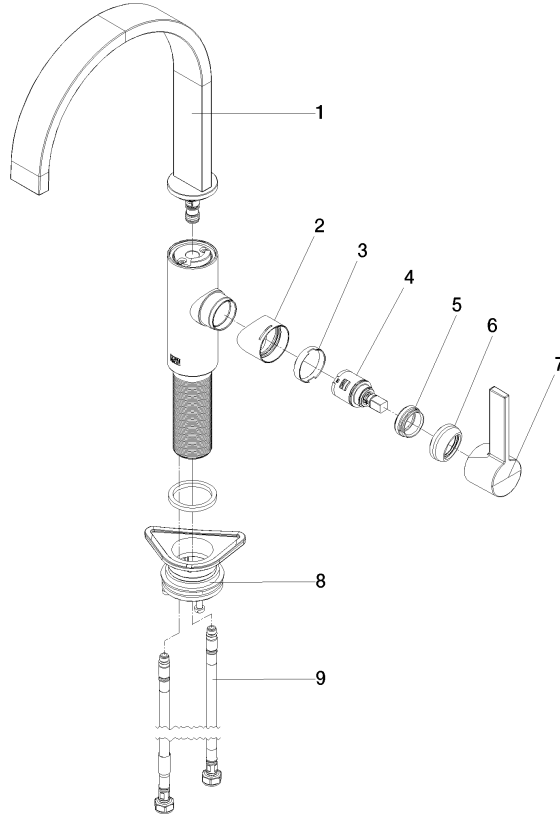

33 800 682

- 201mm projection
- pivotable spout 360°
- Optional swivel limiter available with swivel limiter set 12 820 970 90
- air-enriched flow
- height of mixer 340 mm
- height up to aerator 218 mm
- hole diameter 35 mm
- 2 x pressure hose with 3/8" cap nut
- max. flow 5.7 l/min at 3 bar flow pressure
- lead-free
- This product can help a building meet the requirements of Green Building Rating Systems, e.g. LEED®, BREEAM®, DGNB

Recommended miscellaneous

	Swivel limitation set -	12 820 970 90
---	--------------------------------	---------------

Recommended miscellaneous

	AIR SWITCH Control button - Platinum	10 713 970-08
---	---	---------------

Recommended miscellaneous

	Dispenser without rosette - Platinum	82 424 970-08
---	---	---------------

33 800 682

Spare parts list

No.	Item Number	Name	Quantity used	Delivery time
1	90 28 22 332 01-08	spout	1	-
Spare part can no longer be ordered, please order the replacement item				
2	09 19 86 012-08	cover	1	60
3	90 23 10 128 00 90	nut	1	2
4	90 15 05 042 00 90	cartridge	1	2
5	09 24 04 266 90	nut	1	2
6	90 28 30 052 00-08	cover	1	40
7	90 20 86 004 00-08	handle	1	40
8	04 23 10 044 08 90	fixing set	1	2
9	04 30 04 103 00 90	hose	2	2