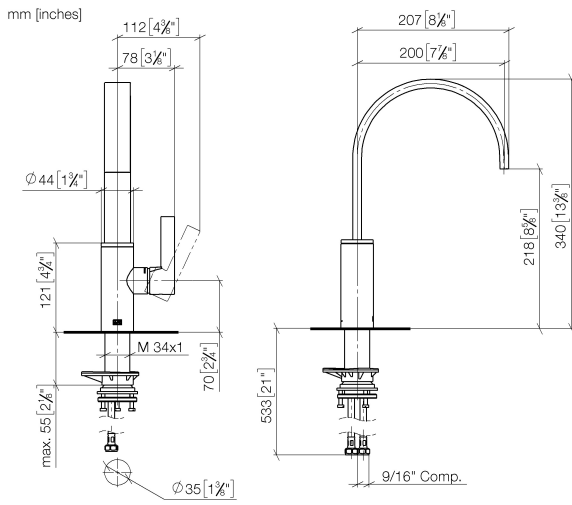

MEM Single-lever mixer - Durabross (23kt Gold)

MEM

33 800 682

- 201mm projection
- pivotable spout 360°
- Optional swivel limiter available with swivel limiter set 12 820 970 90
- air-enriched flow
- height of mixer 340 mm
- height up to aerator 218 mm
- hole diameter 35 mm
- 2 x pressure hose with 3/8" cap nut
- max. flow 5.7 l/min at 3 bar flow pressure
- lead-free
- This product can help a building meet the requirements of Green Building Rating Systems, e.g. LEED®, BREEAM®, DGNB

Recommended miscellaneous

Swivel limitation set - 12 820 970 90

Recommended miscellaneous

AIR SWITCH Control button - Durabross (23kt Gold) 10 713 970-09

Recommended miscellaneous

Dispenser without rosette - Durabross (23kt Gold) 82 424 970-09

33 800 682

Flow rate chart

Codes & Standards

California Energy
Commission
(CEC)

33 800 682

Spare parts list

No.	Item Number	Name	Quantity used	Delivery time
1	90 28 22 332 01-09	spout	1	-
Spare part can no longer be ordered, please order the replacement item				
2	09 19 86 012-09	cover	1	60
3	90 23 10 128 00 90	nut	1	2
4	90 15 05 042 00 90	cartridge	1	2
5	09 24 04 266 90	nut	1	2
6	90 28 30 052 00-09	cover	1	40
7	90 20 86 004 00-09	handle	1	-
Spare part can no longer be ordered, please order the replacement item				
8	04 23 10 044 08 90	fixing set	1	2
9	04 30 04 103 00 90	hose	2	2