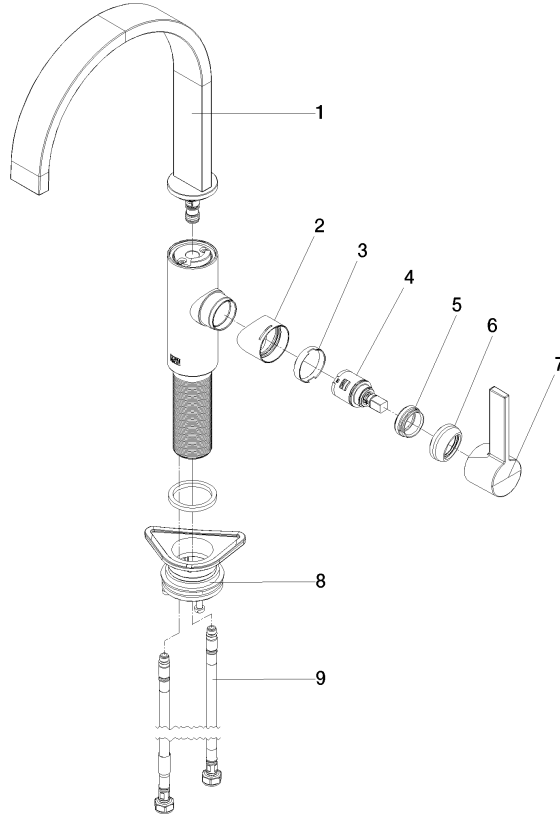

MEM Single-lever mixer - Durabross (23kt Gold)

MEM

33 800 682

- 201mm projection
- pivotable spout 360°
- Optional swivel limiter available with swivel limiter set 12 820 970 90
- air-enriched flow
- height of mixer 340 mm
- height up to aerator 218 mm
- hole diameter 35 mm
- 2 x pressure hose with 3/8" cap nut
- max. flow 5.7 l/min at 3 bar flow pressure
- lead-free
- This product can help a building meet the requirements of Green Building Rating Systems, e.g. LEED®, BREEAM®, DGNB

Recommended miscellaneous

Swivel limitation set - 12 820 970 90

Recommended miscellaneous

AIR SWITCH Control button - Durabross (23kt Gold) 10 713 970-09

Recommended miscellaneous

Dispenser without rosette - Durabross (23kt Gold) 82 424 970-09

33 800 682

Flow rate chart

Codes & Standards

California Energy
Commission
(CEC)

33 800 682

Spare parts list

No.	Item Number	Name	Quantity used	Delivery time
1	90 28 22 332 01-09	spout	1	-
Spare part can no longer be ordered, please order the replacement item				
2	09 19 86 012-09	cover	1	60
3	90 23 10 128 00 90	nut	1	2
4	90 15 05 042 00 90	cartridge	1	2
5	09 24 04 266 90	nut	1	2
6	90 28 30 052 00-09	cover	1	40
7	90 20 86 004 00-09	handle	1	-
Spare part can no longer be ordered, please order the replacement item				
8	04 23 10 044 08 90	fixing set	1	2
9	04 30 04 103 00 90	hose	2	2