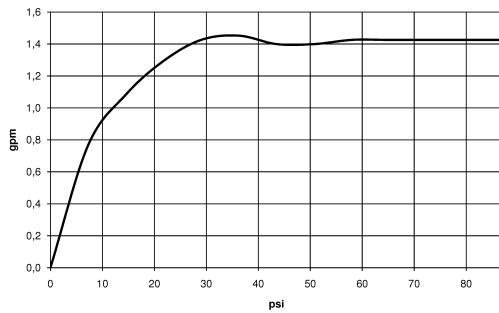

MEM Single-lever mixer - Durabross (23kt Gold)

MEM

33 800 682

- 201mm projection
- pivotable spout 360°
- Optional swivel limiter available with swivel limiter set 12 820 970 90
- air-enriched flow
- height of mixer 340 mm
- height up to aerator 218 mm
- hole diameter 35 mm
- 2 x pressure hose with 3/8" cap nut
- max. flow 5.7 l/min at 3 bar flow pressure
- lead-free
- This product can help a building meet the requirements of Green Building Rating Systems, e.g. LEED®, BREEAM®, DGNB

Recommended miscellaneous

Swivel limitation set - 12 820 970 90

Recommended miscellaneous

AIR SWITCH Control button - Durabross (23kt Gold) 10 713 970-09

Recommended miscellaneous

Dispenser without rosette - Durabross (23kt Gold) 82 424 970-09

33 800 682

Flow rate chart

Codes & Standards

California Energy
Commission
(CEC)

33 800 682

Spare parts list

No.	Item Number	Name	Quantity used	Delivery time
1	90 28 22 332 01-09	spout	1	-
Spare part can no longer be ordered, please order the replacement item				
2	09 19 86 012-09	cover	1	60
3	90 23 10 128 00 90	nut	1	2
4	90 15 05 042 00 90	cartridge	1	2
5	09 24 04 266 90	nut	1	2
6	90 28 30 052 00-09	cover	1	40
7	90 20 86 004 00-09	handle	1	-
Spare part can no longer be ordered, please order the replacement item				
8	04 23 10 044 08 90	fixing set	1	2
9	04 30 04 103 00 90	hose	2	2