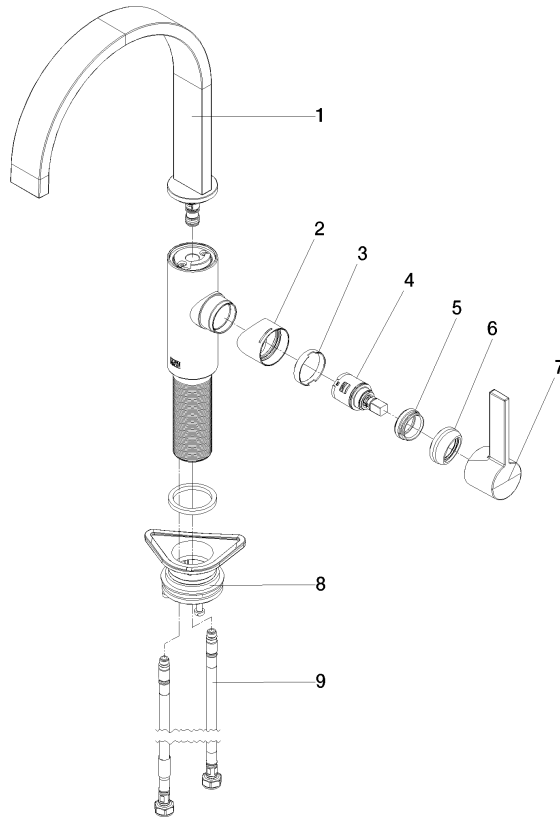

33 800 682

- 201mm projection
- pivotable spout 360°
- Optional swivel limiter available with swivel limiter set 12 820 970 90
- air-enriched flow
- height of mixer 340 mm
- height up to aerator 218 mm
- hole diameter 35 mm
- 2 x pressure hose with 3/8" cap nut
- max. flow 5.7 l/min at 3 bar flow pressure
- lead-free
- This product can help a building meet the requirements of Green Building Rating Systems, e.g. LEED®, BREEAM®, DGNB

**Recommended miscellaneous**

	<b>Swivel limitation set -</b>	12 820 970 90
---	--------------------------------	---------------

**Recommended miscellaneous**

	<b>AIR SWITCH Control button - Brushed Durabron (23kt Gold)</b>	10 713 970-28
---	---	---------------

### Spare parts list

No.	Item Number	Name	Quantity used	Delivery time
1	90 28 22 332 01-28	spout	1	-
Spare part can no longer be ordered, please order the replacement item				
2	09 19 86 012-28	cover	1	60
3	90 23 10 128 00 90	nut	1	2
4	90 15 05 042 00 90	cartridge	1	2
5	09 24 04 266 90	nut	1	2
6	90 28 30 052 00-28	cover	1	20
7	90 20 86 004 00-28	handle	1	20
8	04 23 10 044 08 90	fixing set	1	2
9	04 30 04 103 00 90	hose	2	2