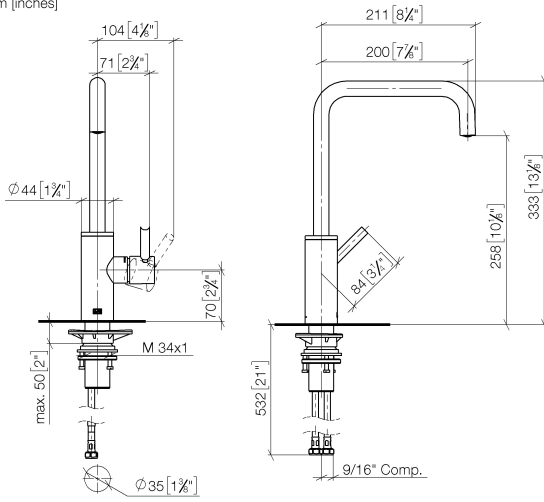

33 800 861

- 200mm projection
- pivotable spout 360°
- Optional swivel limiter available with swivel limiter set 12 820 970 90
- air-enriched flow
- height of mixer 333 mm
- height up to aerator 258 mm
- hole diameter 35 mm
- 2 x pressure hose with 3/8" cap nut
- max. flow 5.7 l/min at 3 bar flow pressure
- lead-free
- This product can help a building meet the requirements of Green Building Rating Systems, e.g. LEED®, BREEAM®, DGNB

Recommended miscellaneous

Swivel limitation set - 12 820 970 90

Recommended miscellaneous

AIR SWITCH Control button - Durabross (23kt Gold) 10 713 970-09

Recommended miscellaneous

Dispenser with rosette - Durabross (23kt Gold) 82 444 970-09

33 800 861

mm [inches]

Flow rate chart

Codes & Standards

California Energy
Commission
(CEC)

33 800 861