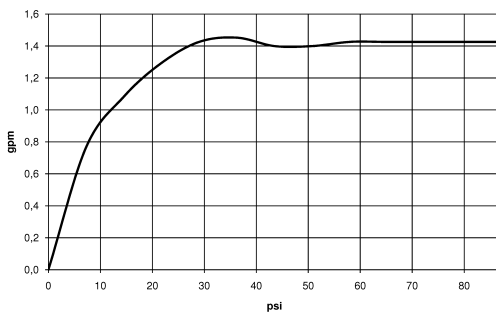

33 800 861

- 200mm projection
- pivotable spout 360°
- Optional swivel limiter available with swivel limiter set 12 820 970 90
- air-enriched flow
- height of mixer 333 mm
- height up to aerator 258 mm
- hole diameter 35 mm
- 2 x pressure hose with 3/8" cap nut
- max. flow 5.7 l/min at 3 bar flow pressure
- lead-free
- This product can help a building meet the requirements of Green Building Rating Systems, e.g. LEED®, BREEAM®, DGNB

**Recommended miscellaneous**

**Swivel limitation set -** 12 820 970 90

**Recommended miscellaneous**

**AIR SWITCH Control button - Dark Chrome** 10 713 970-19

**Recommended miscellaneous**

**Dispenser with rosette - Dark Chrome** 82 444 970-19

33 800 861

mm [inches]

**Flow rate chart**

**Codes & Standards**

California Energy  
Commission  
(CEC)

33 800 861