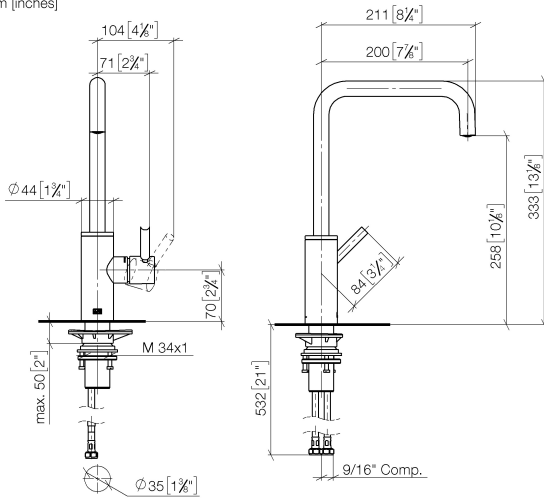

33 800 861

- 200mm projection
- pivotable spout 360°
- Optional swivel limiter available with swivel limiter set 12 820 970 90
- air-enriched flow
- height of mixer 333 mm
- height up to aerator 258 mm
- hole diameter 35 mm
- 2 x pressure hose with 3/8" cap nut
- max. flow 5.7 l/min at 3 bar flow pressure
- lead-free
- This product can help a building meet the requirements of Green Building Rating Systems, e.g. LEED®, BREEAM®, DGNB

**Recommended miscellaneous**

**Swivel limitation set -** 12 820 970 90

**Recommended miscellaneous**

**AIR SWITCH Control button - Dark Chrome** 10 713 970-19

**Recommended miscellaneous**

**Dispenser with rosette - Dark Chrome** 82 444 970-19

33 800 861

mm [inches]

**Flow rate chart**

**Codes & Standards**

California Energy  
Commission  
(CEC)

33 800 861