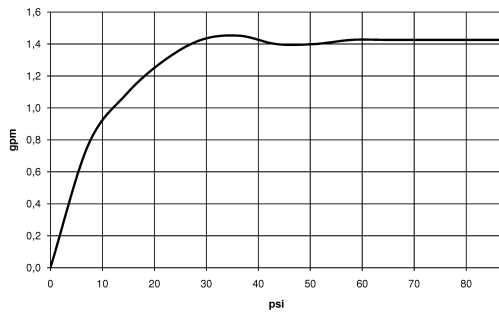

33 805 875

- 166mm projection
- pivotable spout 360°
- laminar flow
- height of mixer 303 mm
- height up to laminar flow regulator 186 mm
- hole diameter 35 mm
- 2 x pressure hose with 3/8" cap nut
- max. flow 5.7 l/min at 3 bar flow pressure
- lead-free
- This product can help a building meet the requirements of Green Building Rating Systems, e.g. LEED®, BREEAM®, DGNB

TARA ULTRA

33 805 875

Flow rate chart

Codes & Standards

ADA	ASME A112.18.1/CSA B125.1	California Energy Commission (CEC)	NSF/ANSI 372
NSF/ANSI/CAN 61	NSF372	NSF61	

TARA ULTRA BAR TAP Single-lever mixer - Brushed Durabronz (23kt Gold)