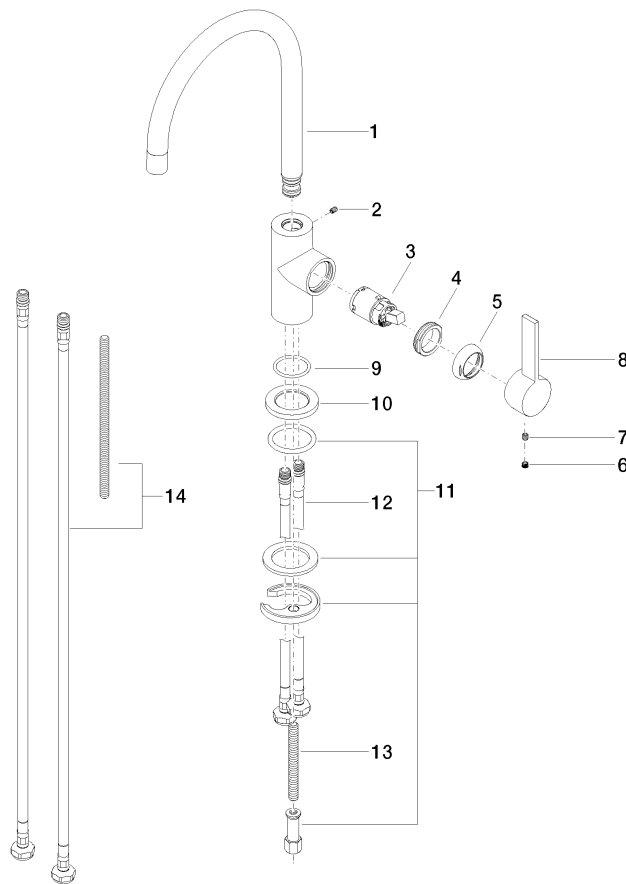

33 805 875

- 166mm projection
- pivotable spout 360°
- laminar flow
- height of mixer 303 mm
- height up to laminar flow regulator 186 mm
- hole diameter 35 mm
- 2 x pressure hose with 3/8" cap nut
- max. flow 5.7 l/min at 3 bar flow pressure
- lead-free
- This product can help a building meet the requirements of Green Building Rating Systems, e.g. LEED®, BREEAM®, DGNB

TARA ULTRA

33 805 875

Flow rate chart

Codes & Standards

ADA	ASME A112.18.1/CSA B125.1	California Energy Commission (CEC)	NSF/ANSI 372
NSF/ANSI/CAN 61	NSF372	NSF61	

TARA ULTRA BAR TAP Single-lever mixer - Brushed Durabronz (23kt Gold)

Product version from 10/27/2020 to 5/3/2021

Product version from 5/3/2021

Parts for other finishes can be found here: [Chrome](#)

TARA ULTRA BAR TAP Single-lever mixer - Brushed Durabronz (23kt Gold)

TARA ULTRA

33 805 875

Spare parts list

Product version up to 5/15/2020

Product version from 5/15/2020 to 10/27/2020

Product version from 10/27/2020 to 5/3/2021

Product version from 5/3/2021

No.	Item Number	Name	Quantity used	Delivery time
	90 28 22 206 01-28	spout	15	20