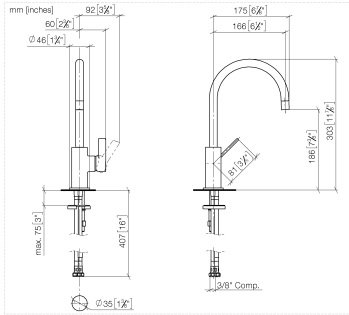

33 805 875

- 166mm projection
- pivotable spout 360°
- laminar flow
- height of mixer 303 mm
- height up to laminar flow regulator 186 mm
- hole diameter 35 mm
- 2 x pressure hose with 3/8" cap nut
- max. flow 5.7 l/min at 3 bar flow pressure
- lead-free
- This product can help a building meet the requirements of Green Building Rating Systems, e.g. LEED®, BREEAM®, DGNB

Recommended miscellaneous

AIR SWITCH Control button - 10 713 970-28
Brushed Durabron (23kt Gold)

Recommended miscellaneous

Dispenser without rosette - 82 424 970-28
Brushed Durabron (23kt Gold)

TARA ULTRA BAR TAP Single-lever mixer - Brushed Durabronze (23kt Gold)

TARA ULTRA

33 805 875

Flow rate chart

Codes & Standards

ADA	ASME A112.18.1/CSA B125.1	California Energy Commission (CEC)	NSF/ANSI 372
NSF/ANSI/CAN 61	NSF372	NSF61	

TARA ULTRA BAR TAP Single-lever mixer - Brushed Durabronz (23kt Gold)