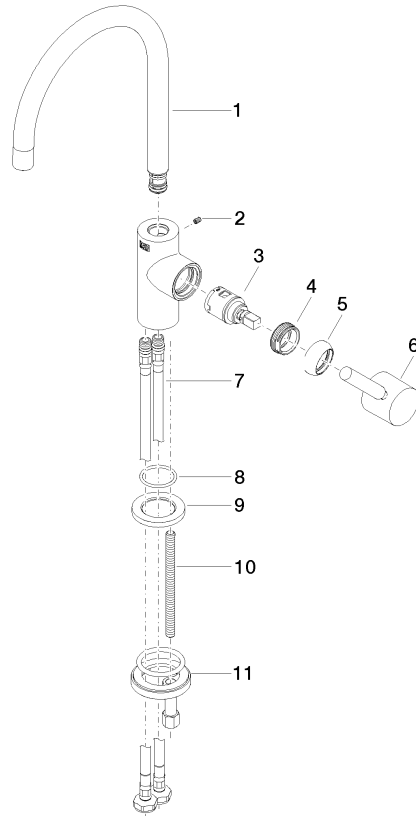

33 805 888

- 166mm projection
- pivotable spout 360°
- air-enriched flow
- height of mixer 302 mm
- height up to aerator 185 mm
- hole diameter 35 mm
- 2 x pressure hose with 3/8" cap nut
- max. flow 5.7 l/min at 3 bar flow pressure
- lead-free
- This product can help a building meet the requirements of Green Building Rating Systems, e.g. LEED®, BREEAM®, DGNB

Recommended miscellaneous

AIR SWITCH Control button - Chrome 10 713 970-00

Recommended miscellaneous

Dispenser with rosette - Chrome 82 444 970-00

33 805 888

Spare parts list

No.	Item Number	Name	Quantity used	Delivery time
1	90 28 22 393 01-00	spout	1	10
2	09 31 11 008 90	pin	1	2
3	90 15 05 042 00 90	cartridge	1	2
4	09 24 04 266 90	nut	1	2
5	09 28 30 021-00	cover	1	10
6	90 20 66 003 00-00	handle	1	10
7	04 30 04 107 00 90	hose	2	2
8	09 14 10 118 90	seal	1	2
9	09 27 85 001-00	rosette	1	10
10	09 31 11 012 90	pin	1	2
11	04 30 11 038 64 90	fixing set	1	2