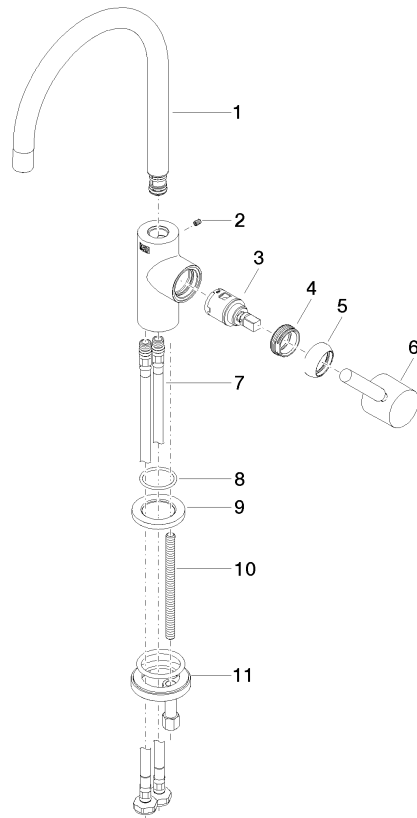

33 805 888

- 166mm projection
- pivotable spout 360°
- air-enriched flow
- height of mixer 302 mm
- height up to aerator 185 mm
- hole diameter 35 mm
- 2 x pressure hose with 3/8" cap nut
- max. flow 5.7 l/min at 3 bar flow pressure
- lead-free
- This product can help a building meet the requirements of Green Building Rating Systems, e.g. LEED®, BREEAM®, DGNB

Recommended miscellaneous

AIR SWITCH Control button - Chrome 10 713 970-00

Recommended miscellaneous

Dispenser with rosette - Chrome 82 444 970-00

33 805 888

Spare parts list

No.	Item Number	Name	Quantity used	Delivery time
1	90 28 22 393 01-00	spout	1	10
2	09 31 11 008 90	pin	1	2
3	90 15 05 042 00 90	cartridge	1	2
4	09 24 04 266 90	nut	1	2
5	09 28 30 021-00	cover	1	10
6	90 20 66 003 00-00	handle	1	10
7	04 30 04 107 00 90	hose	2	2
8	09 14 10 118 90	seal	1	2
9	09 27 85 001-00	rosette	1	10
10	09 31 11 012 90	pin	1	2
11	04 30 11 038 64 90	fixing set	1	2