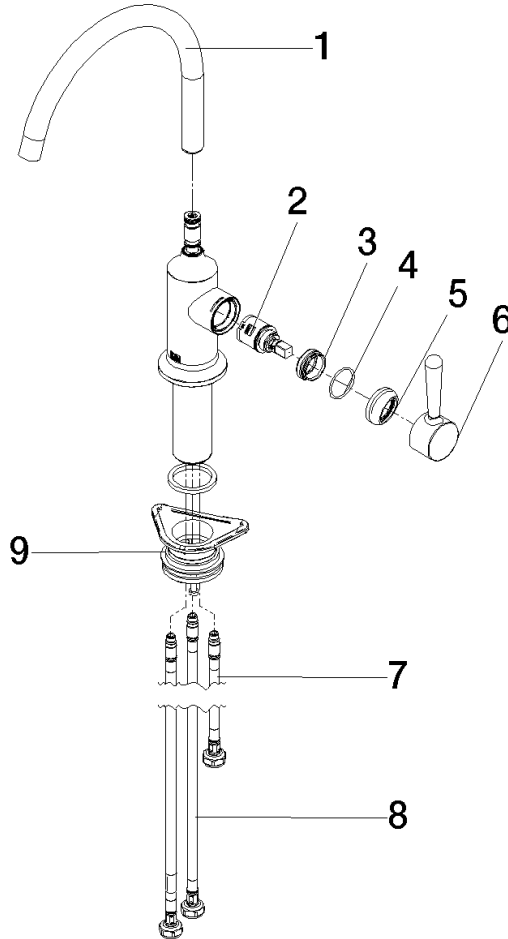

33 810 809

- 202mm projection
- pivotable spout 360°
- air-enriched flow
- max. flow 5.7 l/min at 3 bar flow pressure
- lead-free
- This product can help a building meet the requirements of Green Building Rating Systems, e.g. LEED®, BREEAM®, DGNB

Single-lever mixer for combining with rinsing/Profi spray only

	Chrome	33 810 809-00 0010
	Brushed Platinum	33 810 809-06 0010
	Platinum	33 810 809-08 0010
	Durabronze (23kt Gold)	33 810 809-09 0010
	Dark Chrome	33 810 809-19 0010
	Brushed Durabronze (23kt Gold)	33 810 809-28 0010
	Matte Black	33 810 809-33 0010
	Brushed Champagne (22kt Gold)	33 810 809-46 0010
	Champagne (22kt Gold)	33 810 809-47 0010
	Brushed Chrome	33 810 809-93 0010
	Brushed Dark Platinum	33 810 809-99 0010

Recommended miscellaneous

VAIA Dispenser with rosette - Chrome 82 434 809-00

Recommended miscellaneous

VAIA Rinsing spray set - Chrome 27 718 809-00

Recommended miscellaneous

VAIA AIR SWITCH Control button - Chrome 10 713 809-00

33 810 809

Product version from 7/1/2023

VAIA Single-lever mixer for rinsing/Profi spray - Chrome

VAIA

33 810 809

Spare parts list

Product version from 7/1/2023

No.	Item Number	Name	Quantity used	Delivery time
	90 28 22 313 00-00	spout	10	10