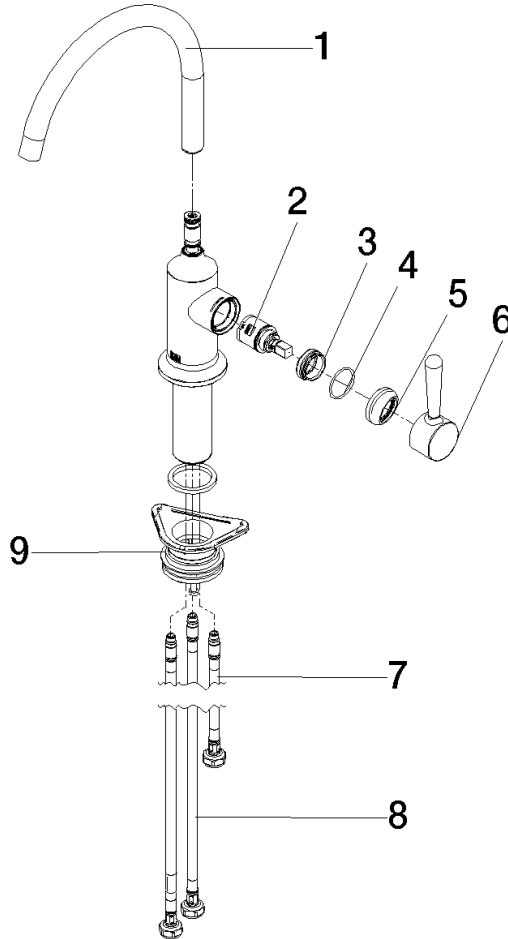

33 810 809

Flow rate chart

Codes & Standards

California Energy
Commission
(CEC)

33 810 809

Product version from 7/1/2023

Parts for other finishes can be found here: [Chrome](#)

VAIA Single-lever mixer for rinsing/Profi spray - Brushed Platinum

VAIA

33 810 809

Spare parts list

Product version from 7/1/2023

No.	Item Number	Name	Quantity used	Delivery time
	90 28 22 313 00-06	spout	10	10