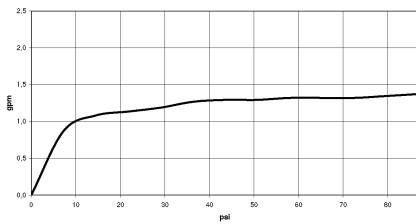

33 810 809

Flow rate chart

Codes & Standards

California Energy
Commission
(CEC)

33 810 809

Product version from 7/1/2023

Parts for other finishes can be found here: [Chrome](#)

VAIA Single-lever mixer for rinsing/Profi spray - Brushed Platinum