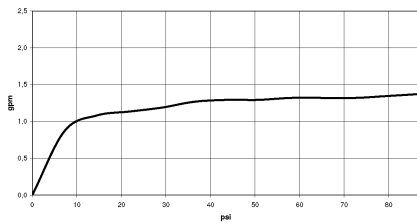

VAIA Single-lever mixer for rinsing/Profi spray - Platinum

VAIA

33 810 809

Flow rate chart

Codes & Standards

California Energy
Commission
(CEC)

33 810 809

Product version from 7/1/2023