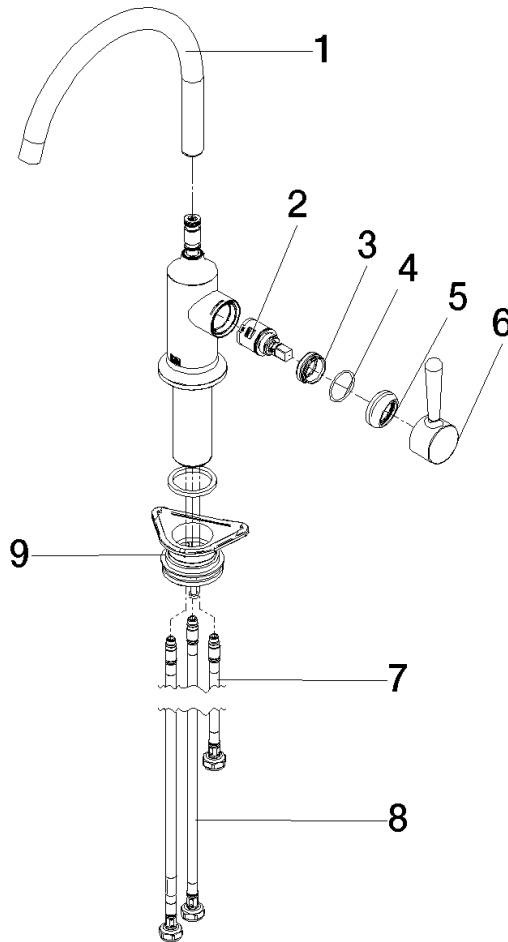

VAIA Single-lever mixer for rinsing/Profi spray - Platinum

VAIA

33 810 809

Flow rate chart

Codes & Standards

California Energy
Commission
(CEC)

33 810 809

Product version from 7/1/2023

Parts for other finishes can be found here: [Chrome](#)

VAIA Single-lever mixer for rinsing/Profi spray - Platinum

VAIA

33 810 809

Spare parts list

Product version from 7/1/2023

No.	Item Number	Name	Quantity used	Delivery time
	90 28 22 313 00-08	spout	10	40