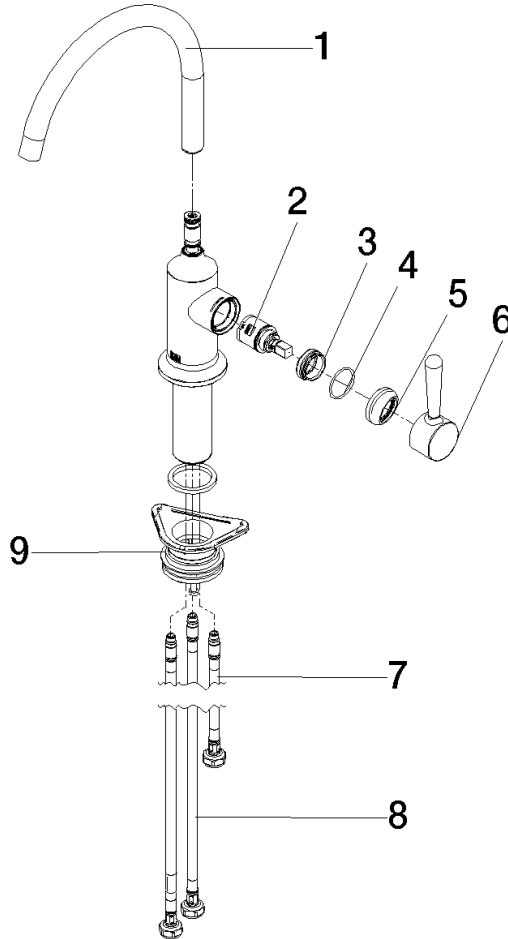

33 810 809

- 202mm projection
- pivotable spout 360°
- air-enriched flow
- max. flow 5.7 l/min at 3 bar flow pressure
- lead-free
- This product can help a building meet the requirements of Green Building Rating Systems, e.g. LEED®, BREEAM®, DGNB

VAIA Single-lever mixer for rinsing/Profi spray - Dark Chrome

VAIA

33 810 809

Flow rate chart

Codes & Standards

California Energy
Commission
(CEC)

33 810 809

Product version from 7/1/2023

Parts for other finishes can be found here: [Chrome](#)

VAIA Single-lever mixer for rinsing/Profi spray - Dark Chrome

VAIA

33 810 809

Spare parts list

Product version from 7/1/2023

No.	Item Number	Name	Quantity used	Delivery time
	90 28 22 313 00-19	spout	10	20