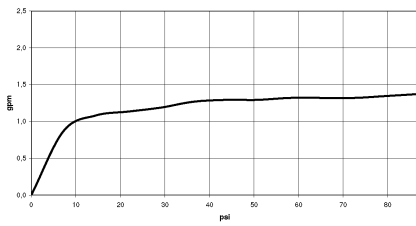

VAIA Single-lever mixer for rinsing/Profi spray - Dark Chrome

VAIA

33 810 809

Flow rate chart

Codes & Standards

California Energy
Commission
(CEC)

33 810 809

Product version from 7/1/2023