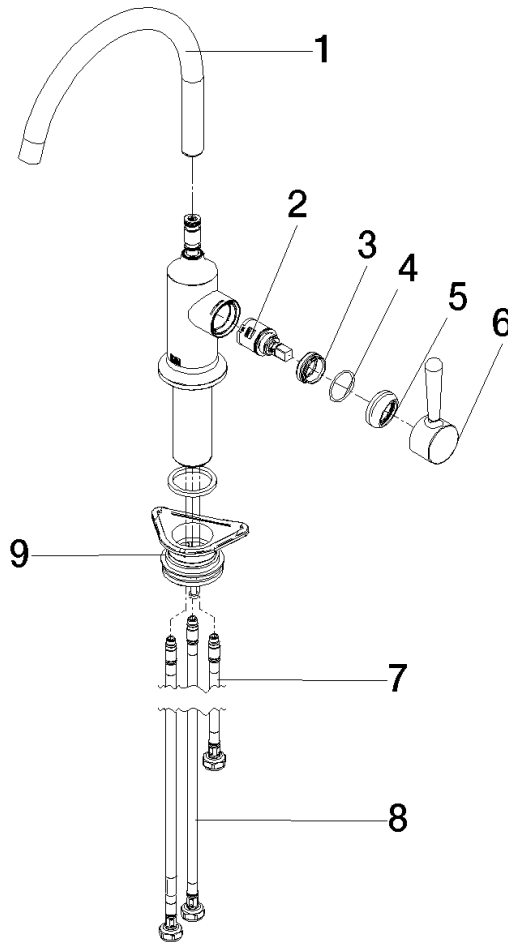

33 810 809

Product version from 7/1/2023

Parts for other finishes can be found here: Chrome