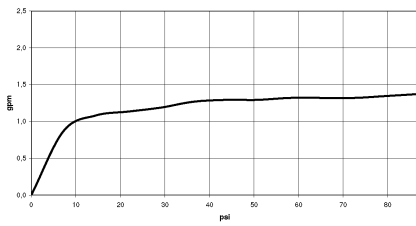

VAIA AIR SWITCH Control button - Brushed Champagne (22kt Gold) 10 713 809-46

VAIA Single-lever mixer for rinsing/Profi spray - Brushed Champagne (22kt Gold)

VAIA

33 810 809

Flow rate chart

Codes & Standards