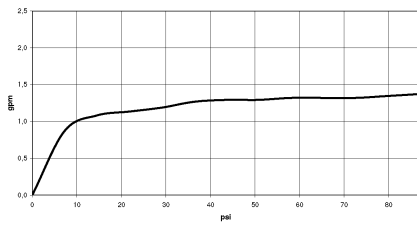

10 713 809-47

VAIA Single-lever mixer for rinsing/Profi spray - Champagne (22kt Gold)

VAIA

33 810 809

Flow rate chart

Codes & Standards

California Energy
Commission
(CEC)

33 810 809

No.	Item Number	Name	Quantity used	Delivery time
	90 28 22 313 00-47	spout	10	30