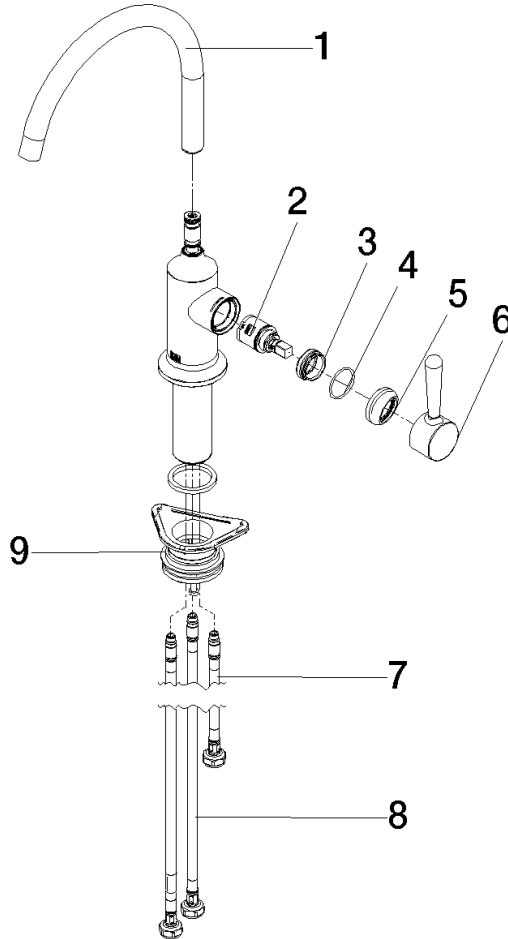

10 713 809-47

VAIA Single-lever mixer for rinsing/Profi spray - Champagne (22kt Gold)

VAIA

33 810 809

Flow rate chart

Codes & Standards

California Energy
Commission
(CEC)

33 810 809

Product version from 7/1/2023

Parts for other finishes can be found here: [Chrome](#)

VAIA Single-lever mixer for rinsing/Profi spray - Champagne (22kt Gold)

VAIA

33 810 809

Spare parts list

Product version from 7/1/2023

No.	Item Number	Name	Quantity used	Delivery time
	90 28 22 313 00-47	spout	10	30