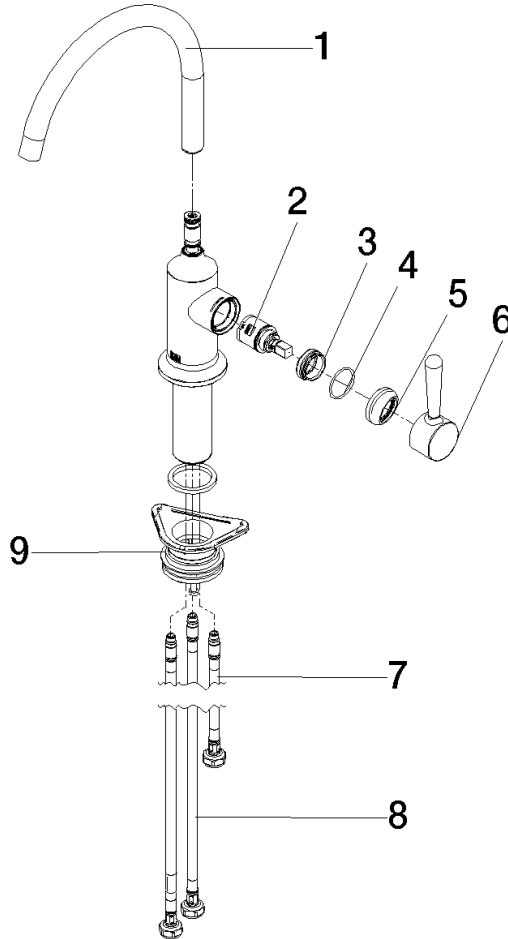

33 810 809

- 202mm projection
- pivotable spout 360°
- air-enriched flow
- max. flow 5.7 l/min at 3 bar flow pressure
- lead-free
- This product can help a building meet the requirements of Green Building Rating Systems, e.g. LEED®, BREEAM®, DGNB

33 810 809

Flow rate chart

Codes & Standards

California Energy
Commission
(CEC)

33 810 809

Product version from 7/1/2023

Parts for other finishes can be found here: Chrome

VAIA Single-lever mixer for rinsing/Profi spray - Brushed Chrome

VAIA

33 810 809

Spare parts list

Product version from 7/1/2023

No.	Item Number	Name	Quantity used	Delivery time
	90 28 22 313 00-93	spout	10	20