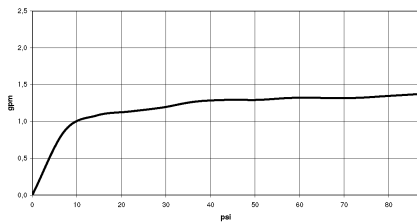

33 810 809

Flow rate chart

Codes & Standards

California Energy
Commission
(CEC)

33 810 809

Product version from 7/1/2023

Parts for other finishes can be found here: Chrome

VAIA Single-lever mixer for rinsing/Profi spray - Brushed Chrome