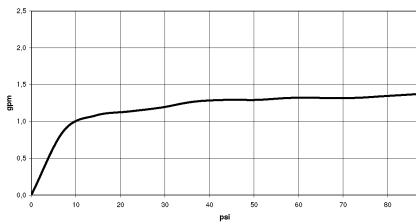

VAIA AIR SWITCH Control button - 10 713 809-99
Brushed Dark Platinum

33 810 809

Flow rate chart

Codes & Standards

California Energy
Commission
(CEC)

33 810 809

Product version from 7/1/2023

Parts for other finishes can be found here: [Chrome](#)