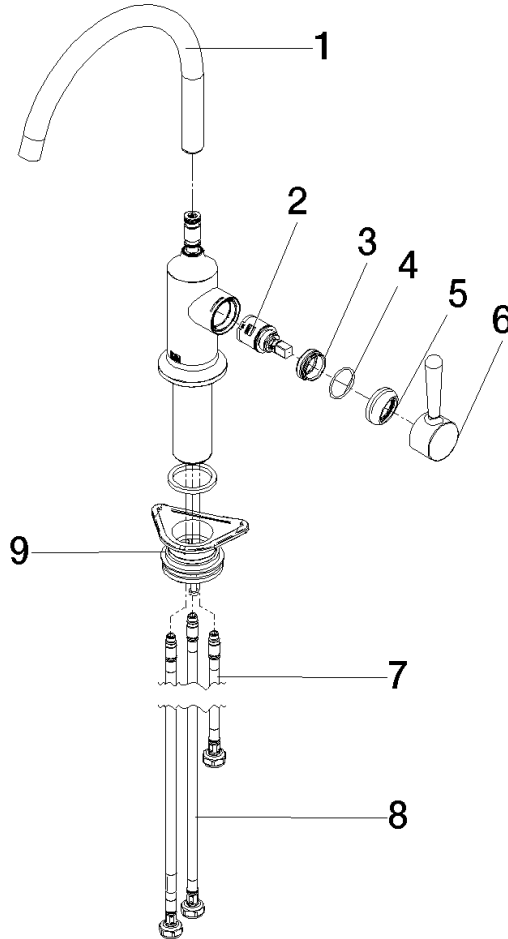

VAIA AIR SWITCH Control button - 10 713 809-99
Brushed Dark Platinum

33 810 809

Flow rate chart

Codes & Standards

California Energy
Commission
(CEC)

33 810 809

Product version from 7/1/2023

Parts for other finishes can be found here: [Chrome](#)

VAIA Single-lever mixer for rinsing/Profi spray - Brushed Dark Platinum

VAIA

33 810 809

Spare parts list

Product version from 7/1/2023

No.	Item Number	Name	Quantity used	Delivery time
	90 28 22 313 00-99	spout	10	30