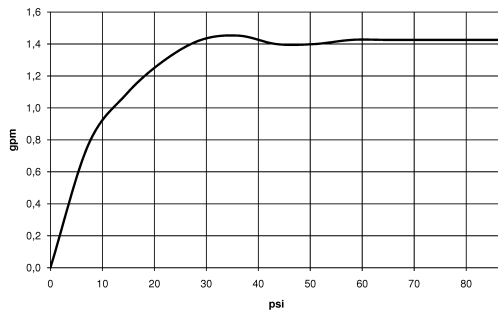

33 815 861

- 235mm projection
- pivotable spout 360°
- Optional swivel limiter available with swivel limiter set 12 820 970 90
- air-enriched flow
- height of mixer 357 mm
- height up to aerator 282 mm
- hole diameter 35 mm
- 2 x pressure hose with 3/8" cap nut
- max. flow 5.7 l/min at 3 bar flow pressure
- lead-free
- This product can help a building meet the requirements of Green Building Rating Systems, e.g. LEED®, BREEAM®, DGNB

**Recommended miscellaneous**

	<b>Dispenser without rosette - Brushed Durabron (23kt Gold)</b>	82 424 970-28
---	---	---------------

33 815 861

mm [inches]

**Flow rate chart**

**Codes & Standards**

California Energy  
Commission  
(CEC)