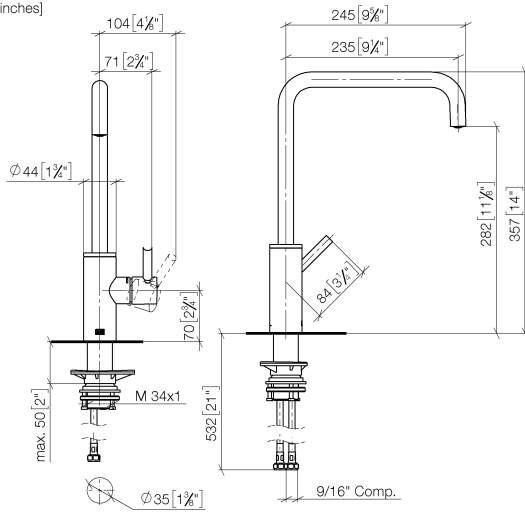

33 815 861

- 235mm projection
- pivotable spout 360°
- Optional swivel limiter available with swivel limiter set 12 820 970 90
- air-enriched flow
- height of mixer 357 mm
- height up to aerator 282 mm
- hole diameter 35 mm
- 2 x pressure hose with 3/8" cap nut
- max. flow 5.7 l/min at 3 bar flow pressure
- lead-free
- This product can help a building meet the requirements of Green Building Rating Systems, e.g. LEED®, BREEAM®, DGNB

**Recommended miscellaneous**

	<b>Swivel limitation set -</b>	12 820 970 90
---	--------------------------------	---------------

**Recommended miscellaneous**

	<b>AIR SWITCH Control button - Brushed Durabron (23kt Gold)</b>	10 713 970-28
---	---	---------------

**Recommended miscellaneous**

	<b>Dispenser without rosette - Brushed Durabron (23kt Gold)</b>	82 424 970-28
---	---	---------------

33 815 861

mm [inches]

**Flow rate chart**

**Codes & Standards**

California Energy  
Commission  
(CEC)

33 815 861

**Spare parts list**

No.	Item Number	Name	Quantity used	Delivery time
1	90 28 22 284 01-28	spout	1	-
Spare part can no longer be ordered, please order the replacement item				
2	90 15 05 042 00 90	cartridge	1	2
3	09 24 04 266 90	nut	1	2
4	90 28 30 052 00-28	cover	1	20
5	90 20 66 033 00-28	handle	1	20
6	04 23 10 044 08 90	fixing set	1	2
7	04 30 04 103 00 90	hose	2	2