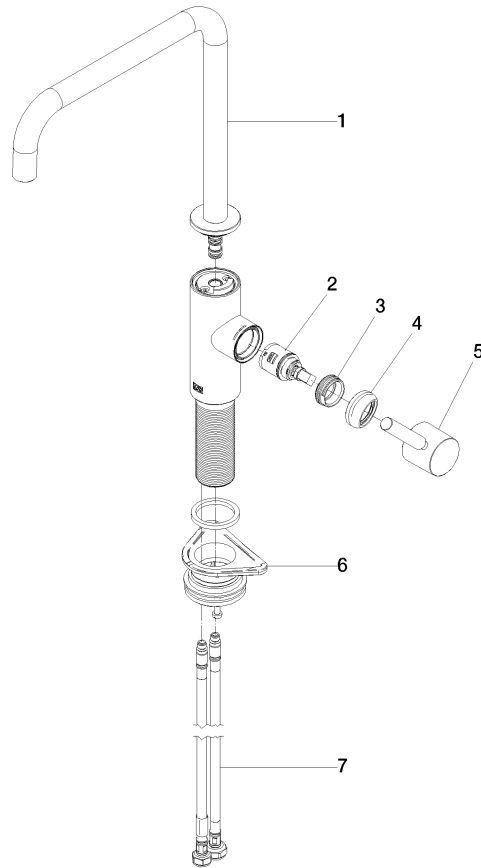

33 815 861

- 235mm projection
- pivotable spout 360°
- Optional swivel limiter available with swivel limiter set 12 820 970 90
- air-enriched flow
- height of mixer 357 mm
- height up to aerator 282 mm
- hole diameter 35 mm
- 2 x pressure hose with 3/8" cap nut
- max. flow 5.7 l/min at 3 bar flow pressure
- lead-free
- This product can help a building meet the requirements of Green Building Rating Systems, e.g. LEED®, BREEAM®, DGNB

**Recommended miscellaneous**

	<b>Swivel limitation set -</b>	12 820 970 90
---	--------------------------------	---------------

**Recommended miscellaneous**

	<b>AIR SWITCH Control button - Brushed Durabron (23kt Gold)</b>	10 713 970-28
---	---	---------------

**Recommended miscellaneous**

	<b>Dispenser without rosette - Brushed Durabron (23kt Gold)</b>	82 424 970-28
---	---	---------------

33 815 861

mm [inches]

**Flow rate chart**

**Codes & Standards**

California Energy  
Commission  
(CEC)

33 815 861

**Spare parts list**

No.	Item Number	Name	Quantity used	Delivery time
1	90 28 22 284 01-28	spout	1	-
Spare part can no longer be ordered, please order the replacement item				
2	90 15 05 042 00 90	cartridge	1	2
3	09 24 04 266 90	nut	1	2
4	90 28 30 052 00-28	cover	1	20
5	90 20 66 033 00-28	handle	1	20
6	04 23 10 044 08 90	fixing set	1	2
7	04 30 04 103 00 90	hose	2	2