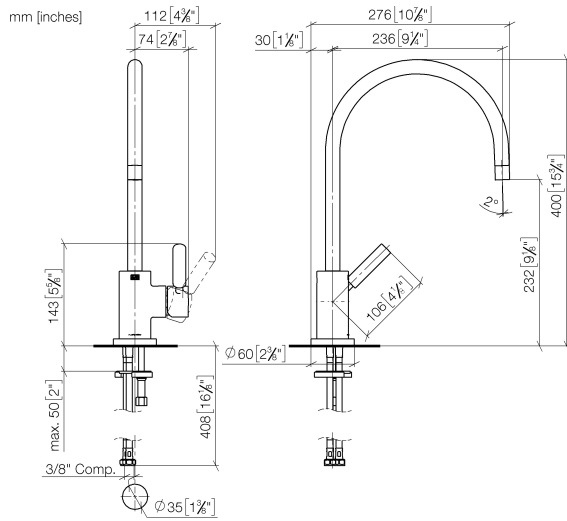

33 815 888 Product version from 9/7/2021

- 236mm projection
- pivotable spout 360°
- air-enriched flow
- height of mixer 400 mm
- height up to aerator 230 mm
- hole diameter 35 mm
- 2 x pressure hose with 3/8" cap nut
- max. flow 5.7 l/min at 3 bar flow pressure
- lead-free
- This product can help a building meet the requirements of Green Building Rating Systems, e.g. LEED®, BREEAM®, DGNB

Recommended miscellaneous

Dispenser with rosette - Brushed Bronze 82 444 970-42

Recommended miscellaneous

AIR SWITCH Control button - Brushed Bronze 10 713 970-42

33 815 888 Product version from 9/7/2021

Flow rate chart

Codes & Standards

ADA	ASME A112.18.1/CSA B125.1	California Energy Commission (CEC)	NSF/ANSI 372
NSF/ANSI/CAN 61	NSF372	NSF61	

TARA Single-lever mixer - Brushed Bronze

TARA

33 815 888 Product version from 9/7/2021

Certificates

IAPMO_N-4976

IAPMO_6397

33 815 888 Product version from 9/7/2021

Parts for other finishes can be found here: [Chrome](#)

Spare parts list

No.	Item Number	Name	Quantity used	Delivery time	
	1	90 28 22 049 03-42	spout	1	30
	2	90 23 01 028 00-42	aerator	1	30
	3	09 30 30 054 90	screw	1	2
	4	90 15 05 065 00 90	cartridge	1	2
	5	90 28 10 148 00 90	accessories	1	2
	6	09 24 04 107-42	nut	1	60
	7	90 20 88 040 00-42	handle	1	30
	8	09 31 11 010 90	pin	1	2
	9	90 24 04 048 00-42	nipple	1	30
	10	11 170 880-42	handle	1	-
Spare part can no longer be ordered, please order the replacement item					
	11	04 30 04 106 00 90	hose	2	2
	12	09 28 10 055-42	rosette	1	60
	13	09 14 10 034 90	seal	1	2
	14	04 30 11 038 00 90	fixing set	1	2
	15	09 31 11 011 90	pin	1	2
	25	12 803 970-90 0010	Extension set -	1	60