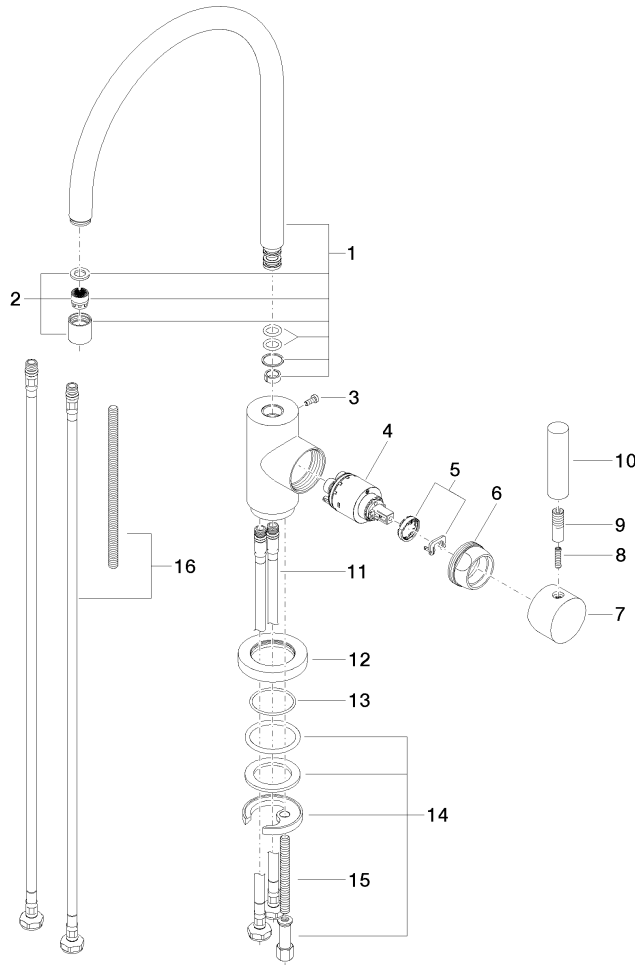

33 815 888 Product version from 9/7/2021

- 236mm projection
- pivotable spout 360°
- air-enriched flow
- height of mixer 400 mm
- height up to aerator 230 mm
- hole diameter 35 mm
- 2 x pressure hose with 3/8" cap nut
- max. flow 5.7 l/min at 3 bar flow pressure
- lead-free
- This product can help a building meet the requirements of Green Building Rating Systems, e.g. LEED®, BREEAM®, DGNB

Recommended miscellaneous

Dispenser with rosette - Brushed Bronze 82 444 970-42

Recommended miscellaneous

AIR SWITCH Control button - Brushed Bronze 10 713 970-42

33 815 888 Product version from 9/7/2021

Flow rate chart

Codes & Standards

ADA	ASME A112.18.1/CSA B125.1	California Energy Commission (CEC)	NSF/ANSI 372
NSF/ANSI/CAN 61	NSF372	NSF61	

TARA Single-lever mixer - Brushed Bronze

TARA

33 815 888 Product version from 9/7/2021

Certificates

IAPMO_N-4976

IAPMO_6397

33 815 888 Product version from 9/7/2021

Parts for other finishes can be found here: [Chrome](#)

Spare parts list

No.	Item Number	Name	Quantity used	Delivery time	
	1	90 28 22 049 03-42	spout	1	30
	2	90 23 01 028 00-42	aerator	1	30
	3	09 30 30 054 90	screw	1	2
	4	90 15 05 065 00 90	cartridge	1	2
	5	90 28 10 148 00 90	accessories	1	2
	6	09 24 04 107-42	nut	1	60
	7	90 20 88 040 00-42	handle	1	30
	8	09 31 11 010 90	pin	1	2
	9	90 24 04 048 00-42	nipple	1	30
	10	11 170 880-42	handle	1	-
Spare part can no longer be ordered, please order the replacement item					
	11	04 30 04 106 00 90	hose	2	2
	12	09 28 10 055-42	rosette	1	60
	13	09 14 10 034 90	seal	1	2
	14	04 30 11 038 00 90	fixing set	1	2
	15	09 31 11 011 90	pin	1	2
	25	12 803 970-90 0010	Extension set -	1	60