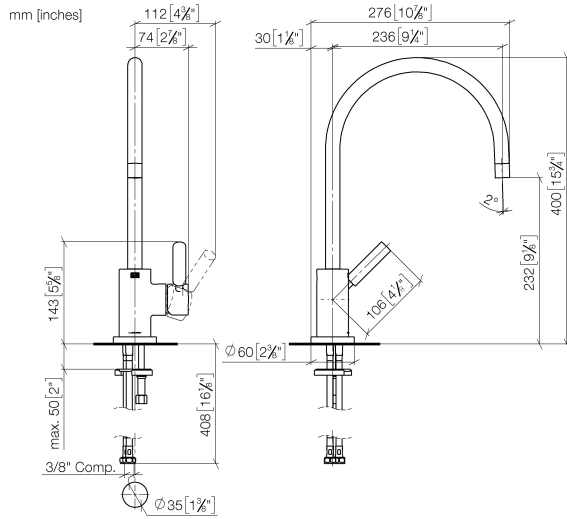

33 815 888 Product version from 9/7/2021

- 236mm projection
- pivotable spout 360°
- air-enriched flow
- height of mixer 400 mm
- height up to aerator 230 mm
- hole diameter 35 mm
- 2 x pressure hose with 3/8" cap nut
- max. flow 5.7 l/min at 3 bar flow pressure
- lead-free
- This product can help a building meet the requirements of Green Building Rating Systems, e.g. LEED®, BREEAM®, DGNB

Flow rate chart

Codes & Standards

ADA	ASME A112.18.1/CSA B125.1	California Energy Commission (CEC)	NSF/ANSI 372
NSF/ANSI/CAN 61	NSF372	NSF61	

TARA Single-lever mixer - Champagne (22kt Gold)

TARA

33 815 888 Product version from 9/7/2021

Certificates

IAPMO_N-4976

IAPMO_6397

33 815 888 Product version from 9/7/2021

Parts for other finishes can be found here: [Chrome](#)

Spare parts list

No.	Item Number	Name	Quantity used	Delivery time
1	90 28 22 049 03-47	spout	1	30
2	90 23 01 028 00-47	aerator	1	30
3	09 30 30 054 90	screw	1	2
4	90 15 05 065 00 90	cartridge	1	2
5	90 28 10 148 00 90	accessories	1	2
6	09 24 04 107-47	nut	1	60
7	90 20 88 040 00-47	handle	1	30
8	09 31 11 010 90	pin	1	2
9	90 24 04 048 00-47	nipple	1	30
10	11 170 880-47	handle	1	-
Spare part can no longer be ordered, please order the replacement item				
11	04 30 04 106 00 90	hose	2	2
12	09 28 10 055-47	rosette	1	60
13	09 14 10 034 90	seal	1	2
14	04 30 11 038 00 90	fixing set	1	2
15	09 31 11 011 90	pin	1	2
25	12 803 970-90 0010	Extension set -	1	60