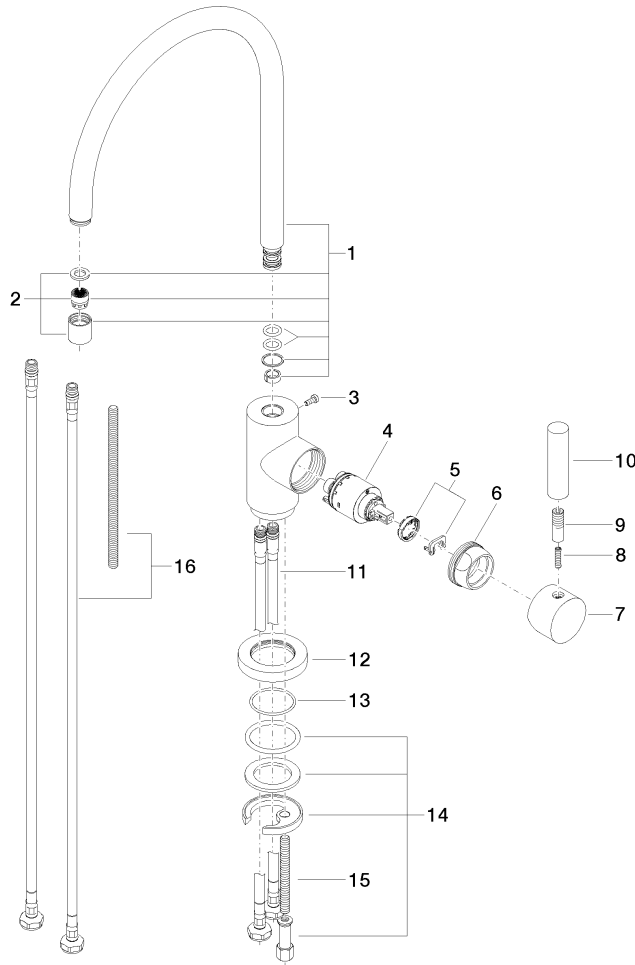

33 815 888 Product version from 9/7/2021

- 236mm projection
- pivotable spout 360°
- air-enriched flow
- height of mixer 400 mm
- height up to aerator 230 mm
- hole diameter 35 mm
- 2 x pressure hose with 3/8" cap nut
- max. flow 5.7 l/min at 3 bar flow pressure
- lead-free
- This product can help a building meet the requirements of Green Building Rating Systems, e.g. LEED®, BREEAM®, DGNB

Flow rate chart

Codes & Standards

ADA	ASME A112.18.1/CSA B125.1	California Energy Commission (CEC)	NSF/ANSI 372
NSF/ANSI/CAN 61	NSF372	NSF61	

TARA Single-lever mixer - Champagne (22kt Gold)

TARA

33 815 888 Product version from 9/7/2021

Certificates

IAPMO_N-4976

IAPMO_6397

33 815 888 Product version from 9/7/2021

Parts for other finishes can be found here: [Chrome](#)

Spare parts list

No.	Item Number	Name	Quantity used	Delivery time
1	90 28 22 049 03-47	spout	1	30
2	90 23 01 028 00-47	aerator	1	30
3	09 30 30 054 90	screw	1	2
4	90 15 05 065 00 90	cartridge	1	2
5	90 28 10 148 00 90	accessories	1	2
6	09 24 04 107-47	nut	1	60
7	90 20 88 040 00-47	handle	1	30
8	09 31 11 010 90	pin	1	2
9	90 24 04 048 00-47	nipple	1	30
10	11 170 880-47	handle	1	-
Spare part can no longer be ordered, please order the replacement item				
11	04 30 04 106 00 90	hose	2	2
12	09 28 10 055-47	rosette	1	60
13	09 14 10 034 90	seal	1	2
14	04 30 11 038 00 90	fixing set	1	2
15	09 31 11 011 90	pin	1	2
25	12 803 970-90 0010	Extension set -	1	60