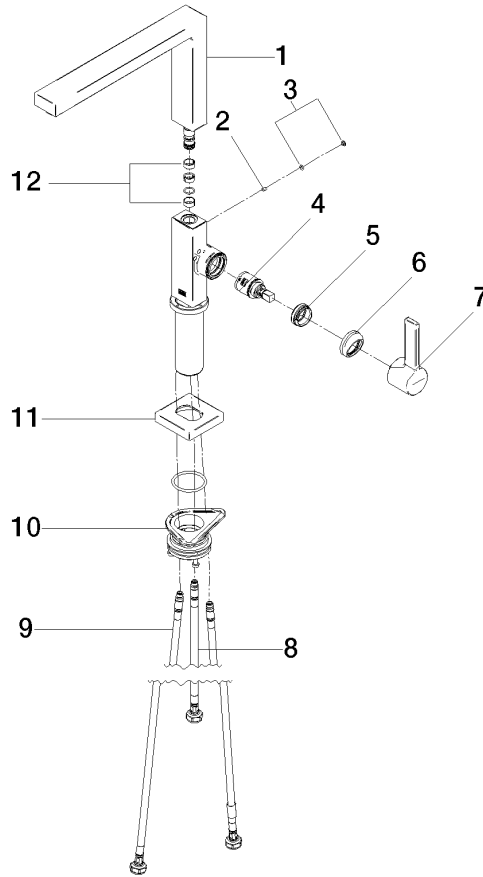

**LOT Single-lever mixer for rinsing/Profi spray - Chrome**

LOT

33 826 680

- 236mm projection
- pivotable spout 360°
- air-enriched flow
- max. flow 5.7 l/min at 3 bar flow pressure
- lead-free
- This product can help a building meet the requirements of Green Building Rating Systems, e.g. LEED®, BREEAM®, DGNB

**Recommended miscellaneous**

**Strainer waste with control handle - Chrome** 10 712 970-00

**Recommended miscellaneous**

**Dispenser without rosette - Chrome** 82 424 970-00

**Recommended miscellaneous**

**Rinsing spray set - Chrome** 27 723 970-00

**Required miscellaneous**

**SERIES-VARIOUS Profi spray set - Chrome** 27 785 970-00

33 826 680

**Flow rate chart**

**Codes & Standards**

California Energy  
Commission  
(CEC)

33 826 680

Spare parts list

No.	Item Number	Name	Quantity used	Delivery time
1	90 11 06 218 00-00	spout	1	-
Spare part can no longer be ordered, please order the replacement item				
2	09 31 11 044 90	pin	1	2
3	90 31 20 087 00-00	plug	1	10
4	90 15 05 042 00 90	cartridge	1	2
5	09 24 04 266 90	nut	1	2
6	90 28 30 052 00-00	cover	1	10
7	90 20 86 004 00-00	handle	1	10
8	04 30 04 100 00 90	hose	1	2
9	04 30 04 103 00 90	hose	2	2
10	90 30 10 057 00 90	fixing set	1	-
Spare part can no longer be ordered, please order the replacement item				
11	90 27 86 004 00-00	rosette	1	10
12	90 28 22 217 01-00	spout	1	10