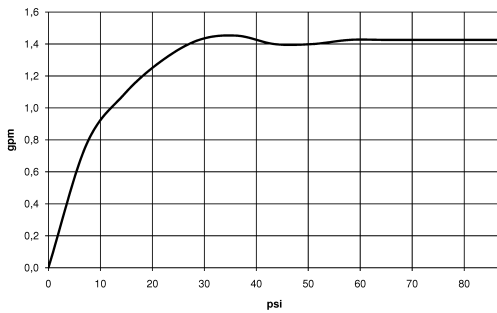

**Rinsing spray set - Chrome** 27 723 970-00

**Required miscellaneous**

**SERIES-VARIOUS Profi spray set - Chrome** 27 785 970-00

33 826 680

**Flow rate chart**

**Codes & Standards**

California Energy  
Commission  
(CEC)