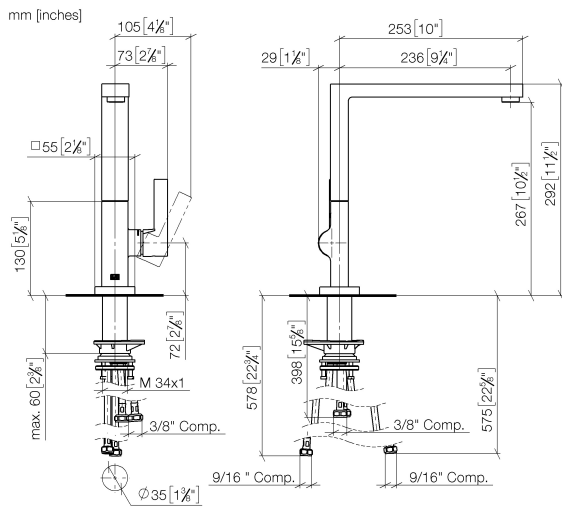

**LOT Single-lever mixer for rinsing/Profi spray - Chrome**

LOT

33 826 680

- 236mm projection
- pivotable spout 360°
- air-enriched flow
- max. flow 5.7 l/min at 3 bar flow pressure
- lead-free
- This product can help a building meet the requirements of Green Building Rating Systems, e.g. LEED®, BREEAM®, DGNB

**Rinsing spray set - Chrome** 27 723 970-00

**Required miscellaneous**

**SERIES-VARIOUS Profi spray set - Chrome** 27 785 970-00

33 826 680

**Flow rate chart**

**Codes & Standards**

California Energy  
Commission  
(CEC)

33 826 680

Spare parts list

No.	Item Number	Name	Quantity used	Delivery time
1	90 11 06 218 00-00	spout	1	-
Spare part can no longer be ordered, please order the replacement item				
2	09 31 11 044 90	pin	1	2
3	90 31 20 087 00-00	plug	1	10
4	90 15 05 042 00 90	cartridge	1	2
5	09 24 04 266 90	nut	1	2
6	90 28 30 052 00-00	cover	1	10
7	90 20 86 004 00-00	handle	1	10
8	04 30 04 100 00 90	hose	1	2
9	04 30 04 103 00 90	hose	2	2
10	90 30 10 057 00 90	fixing set	1	-
Spare part can no longer be ordered, please order the replacement item				
11	90 27 86 004 00-00	rosette	1	10
12	90 28 22 217 01-00	spout	1	10